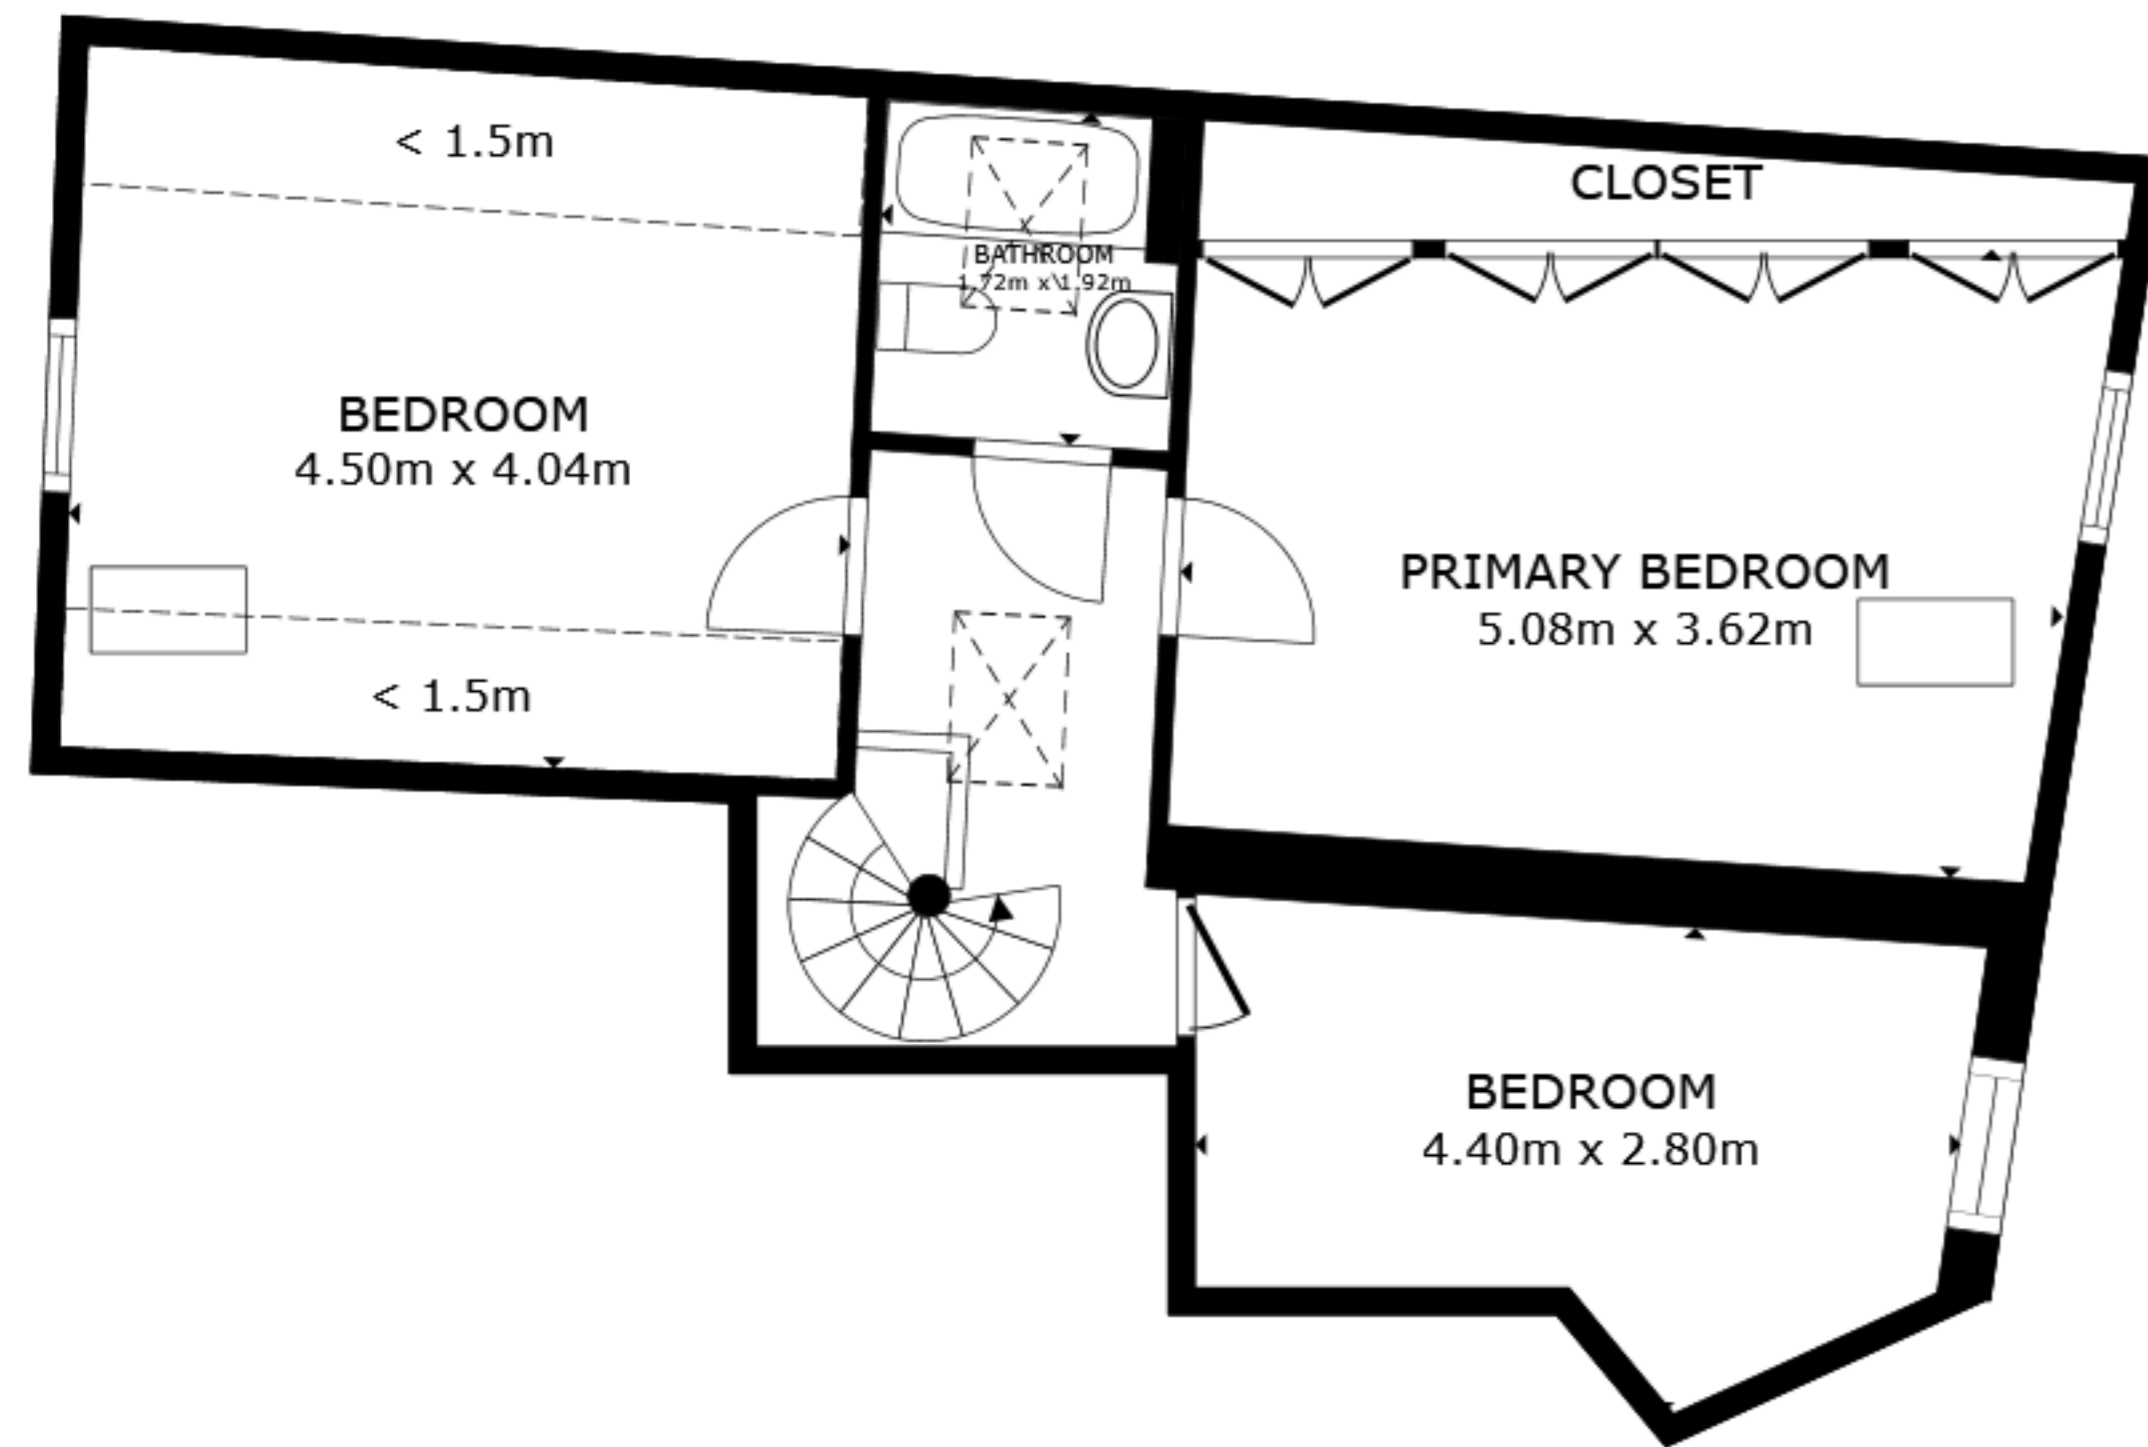

FLOOR 1

FLOOR 2

FLOOR 3

GROSS INTERNAL AREA  
 FLOOR 1 93.3 sq.m. FLOOR 2 107.8 sq.m. FLOOR 3 54.7 sq.m.  
 EXCLUDED AREAS : REDUCED HEADROOM 7.2 sq.m.  
 TOTAL : 255.8 sq.m.

SIZES AND DIMENSIONS ARE APPROXIMATE, ACTUAL MAY VARY.