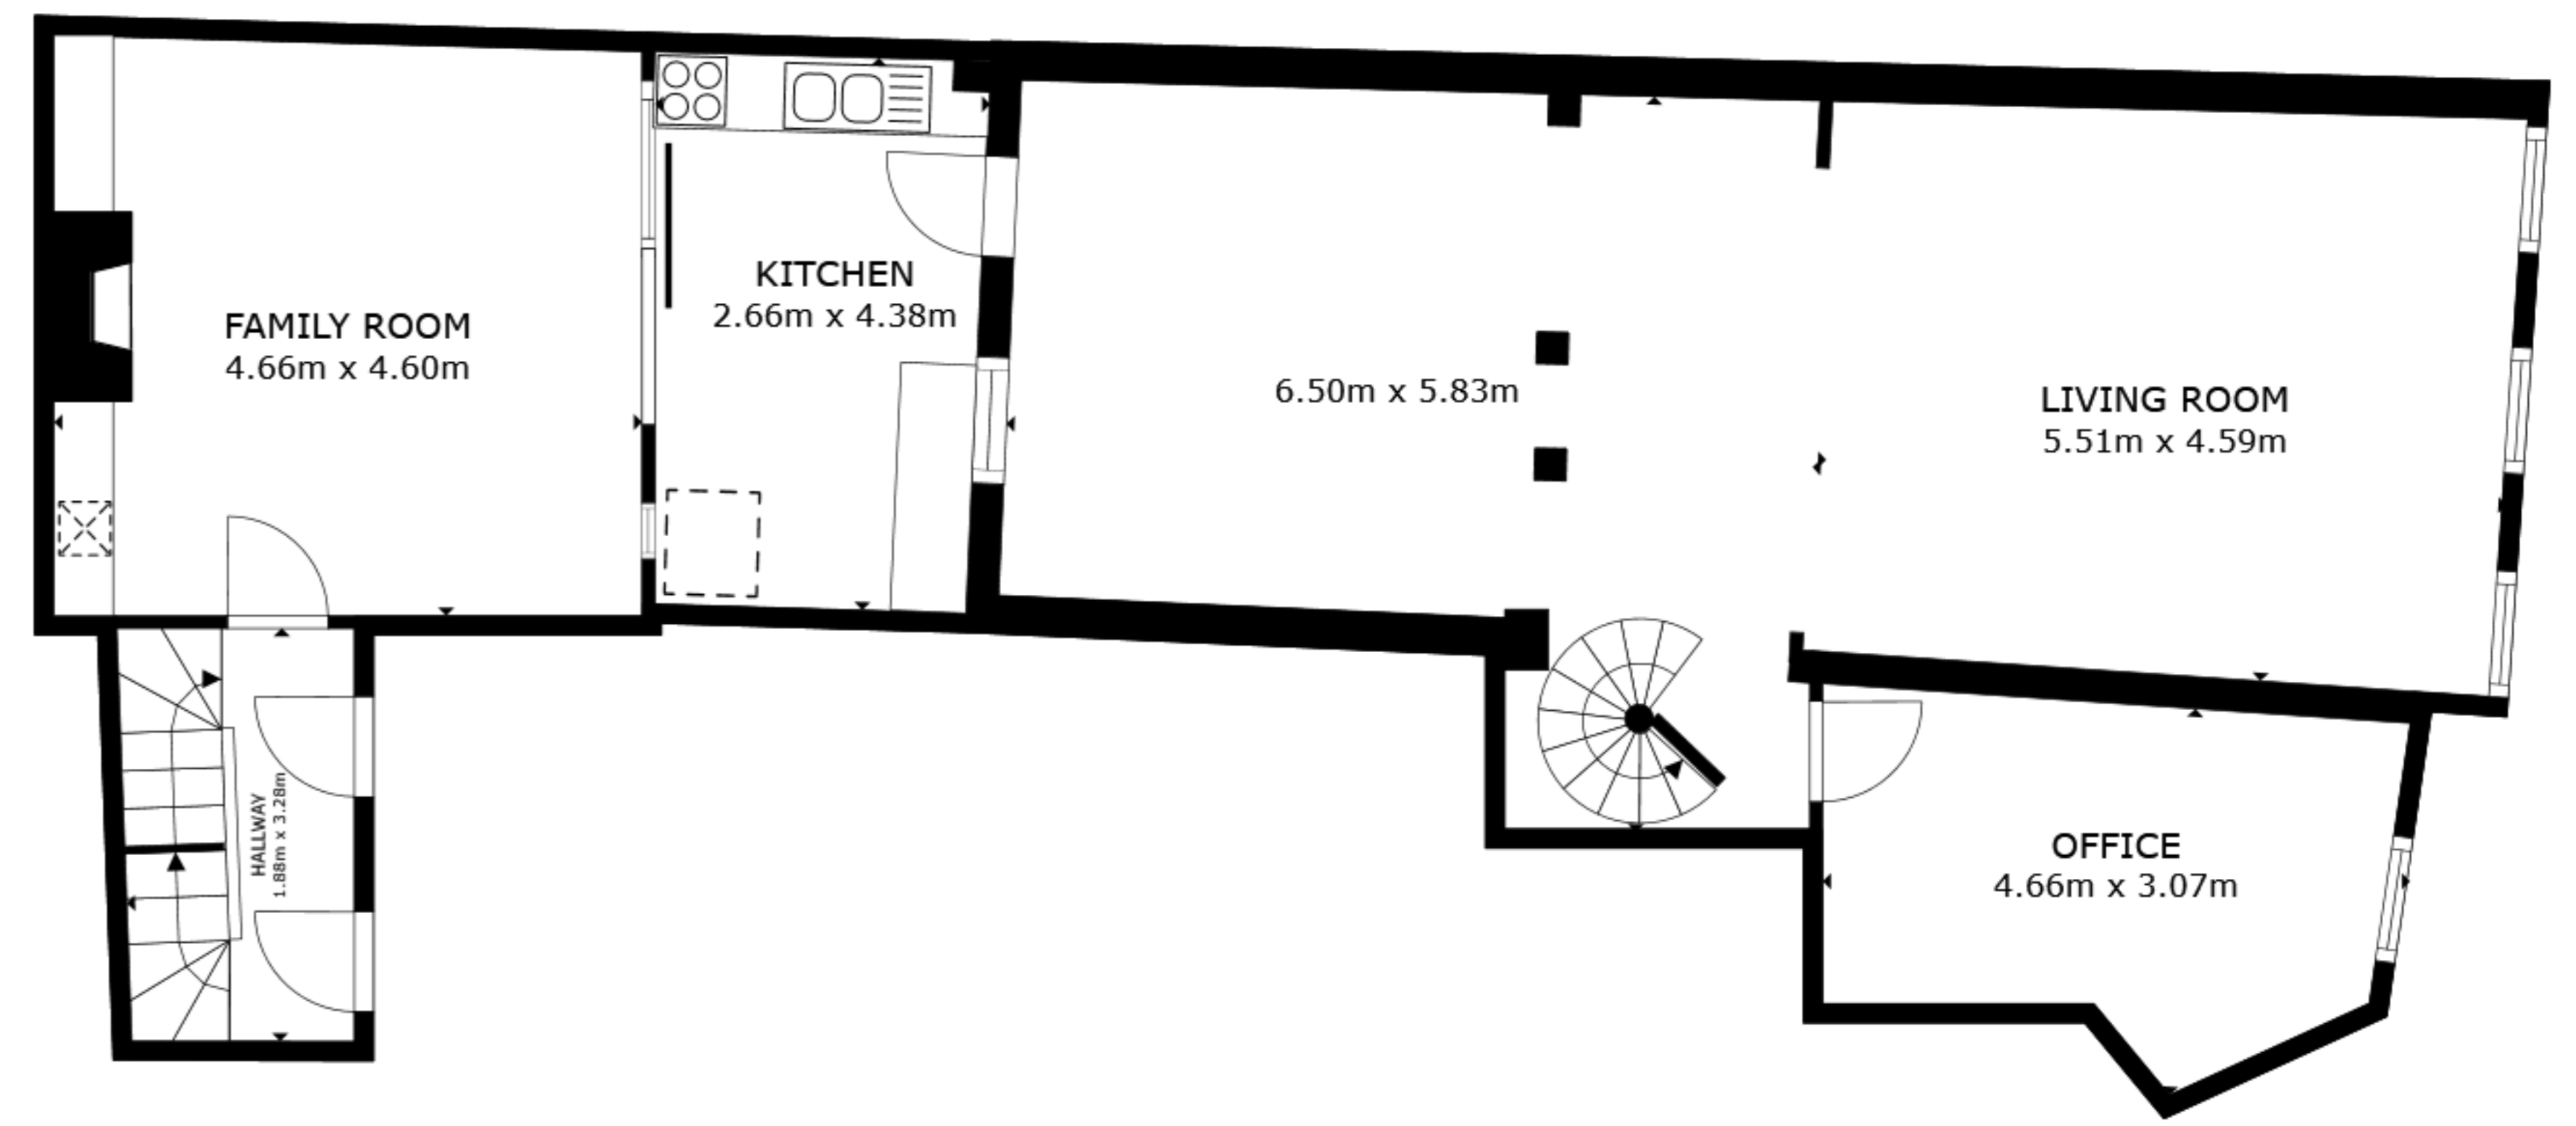

FLOOR 1

FLOOR 2

FLOOR 3

GROSS INTERNAL AREA  
 FLOOR 1 93.3 sq.m. FLOOR 2 107.8 sq.m. FLOOR 3 54.7 sq.m.  
 EXCLUDED AREAS : REDUCED HEADROOM 7.2 sq.m.  
 TOTAL : 255.8 sq.m.

SIZES AND DIMENSIONS ARE APPROXIMATE, ACTUAL MAY VARY.