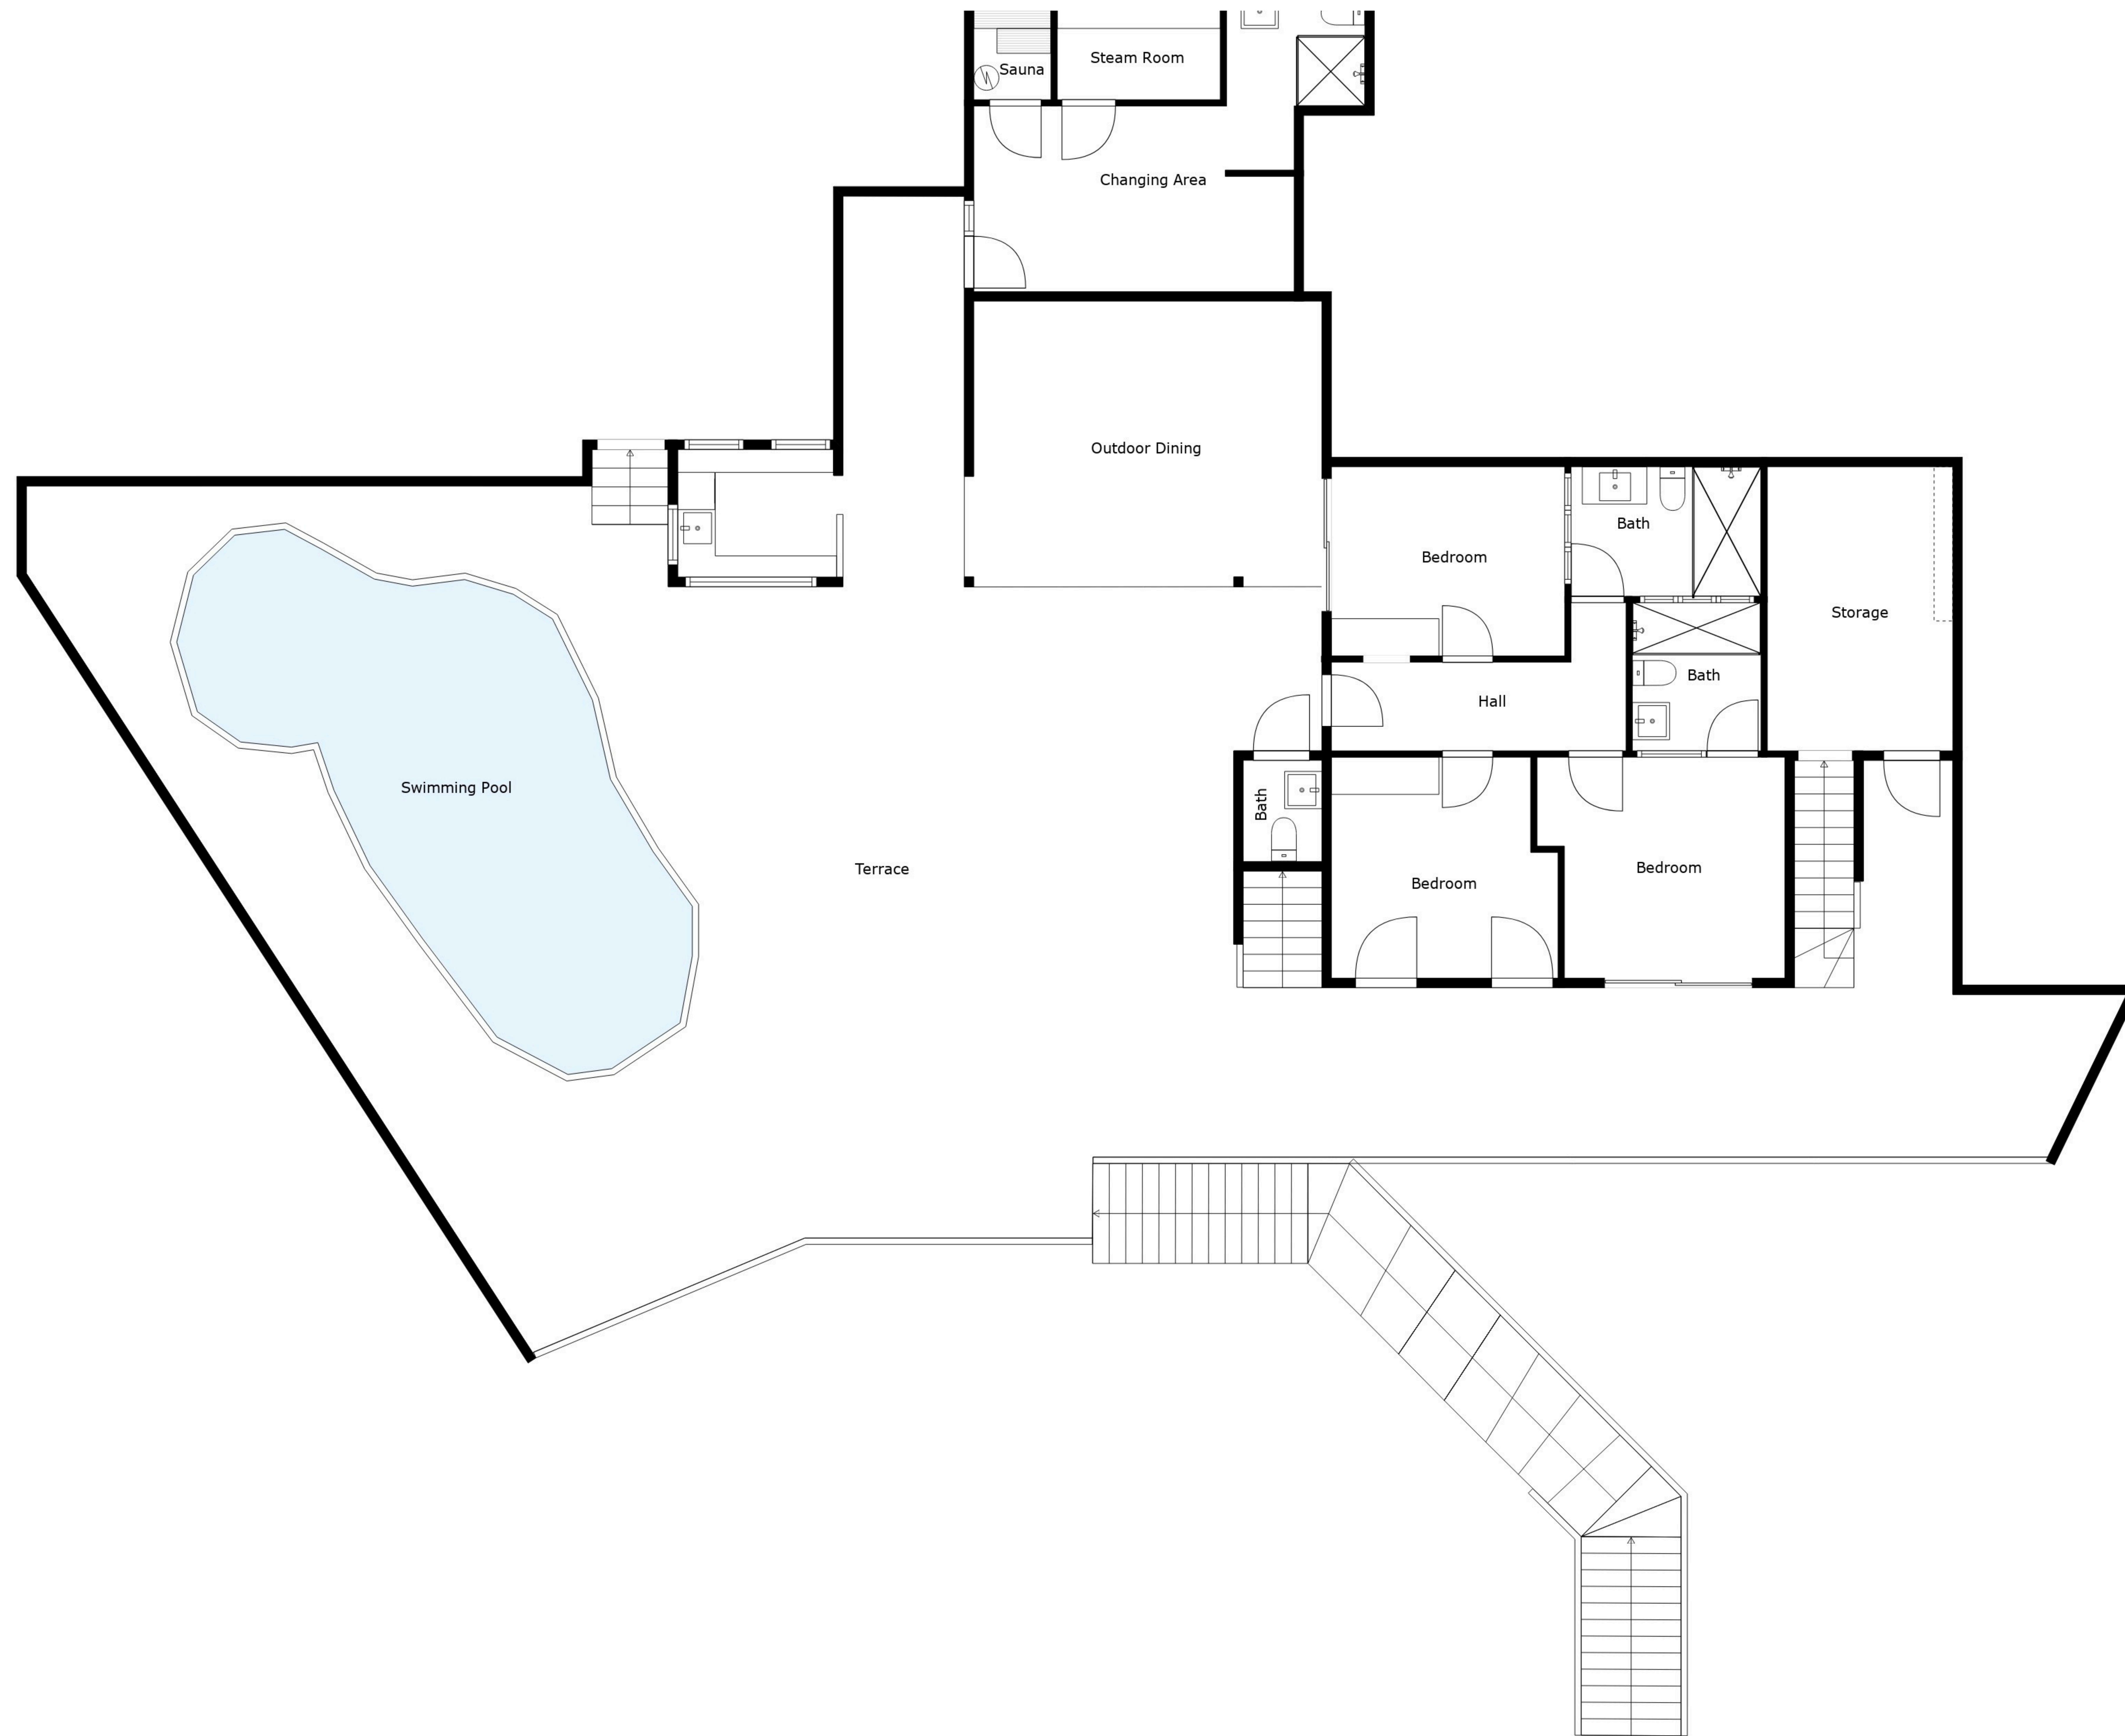

CHRISTIE'S
INTERNATIONAL REAL ESTATE

— COSTA DEL SOL —

Floor plans Ref 2500

Floor 2

Floor 3

Floor 1

Floor 4

Measurements Calculated Are Deemed Highly Reliable But Are Not Guaranteed

Measurements Calculated Are Deemed Highly Reliable But Are Not Guaranteed

Measurements Calculated Are Deemed Highly Reliable But Are Not Guaranteed

Studio

Porch

Measurements Calculated Are Deemed Highly Reliable But Are Not Guaranteed