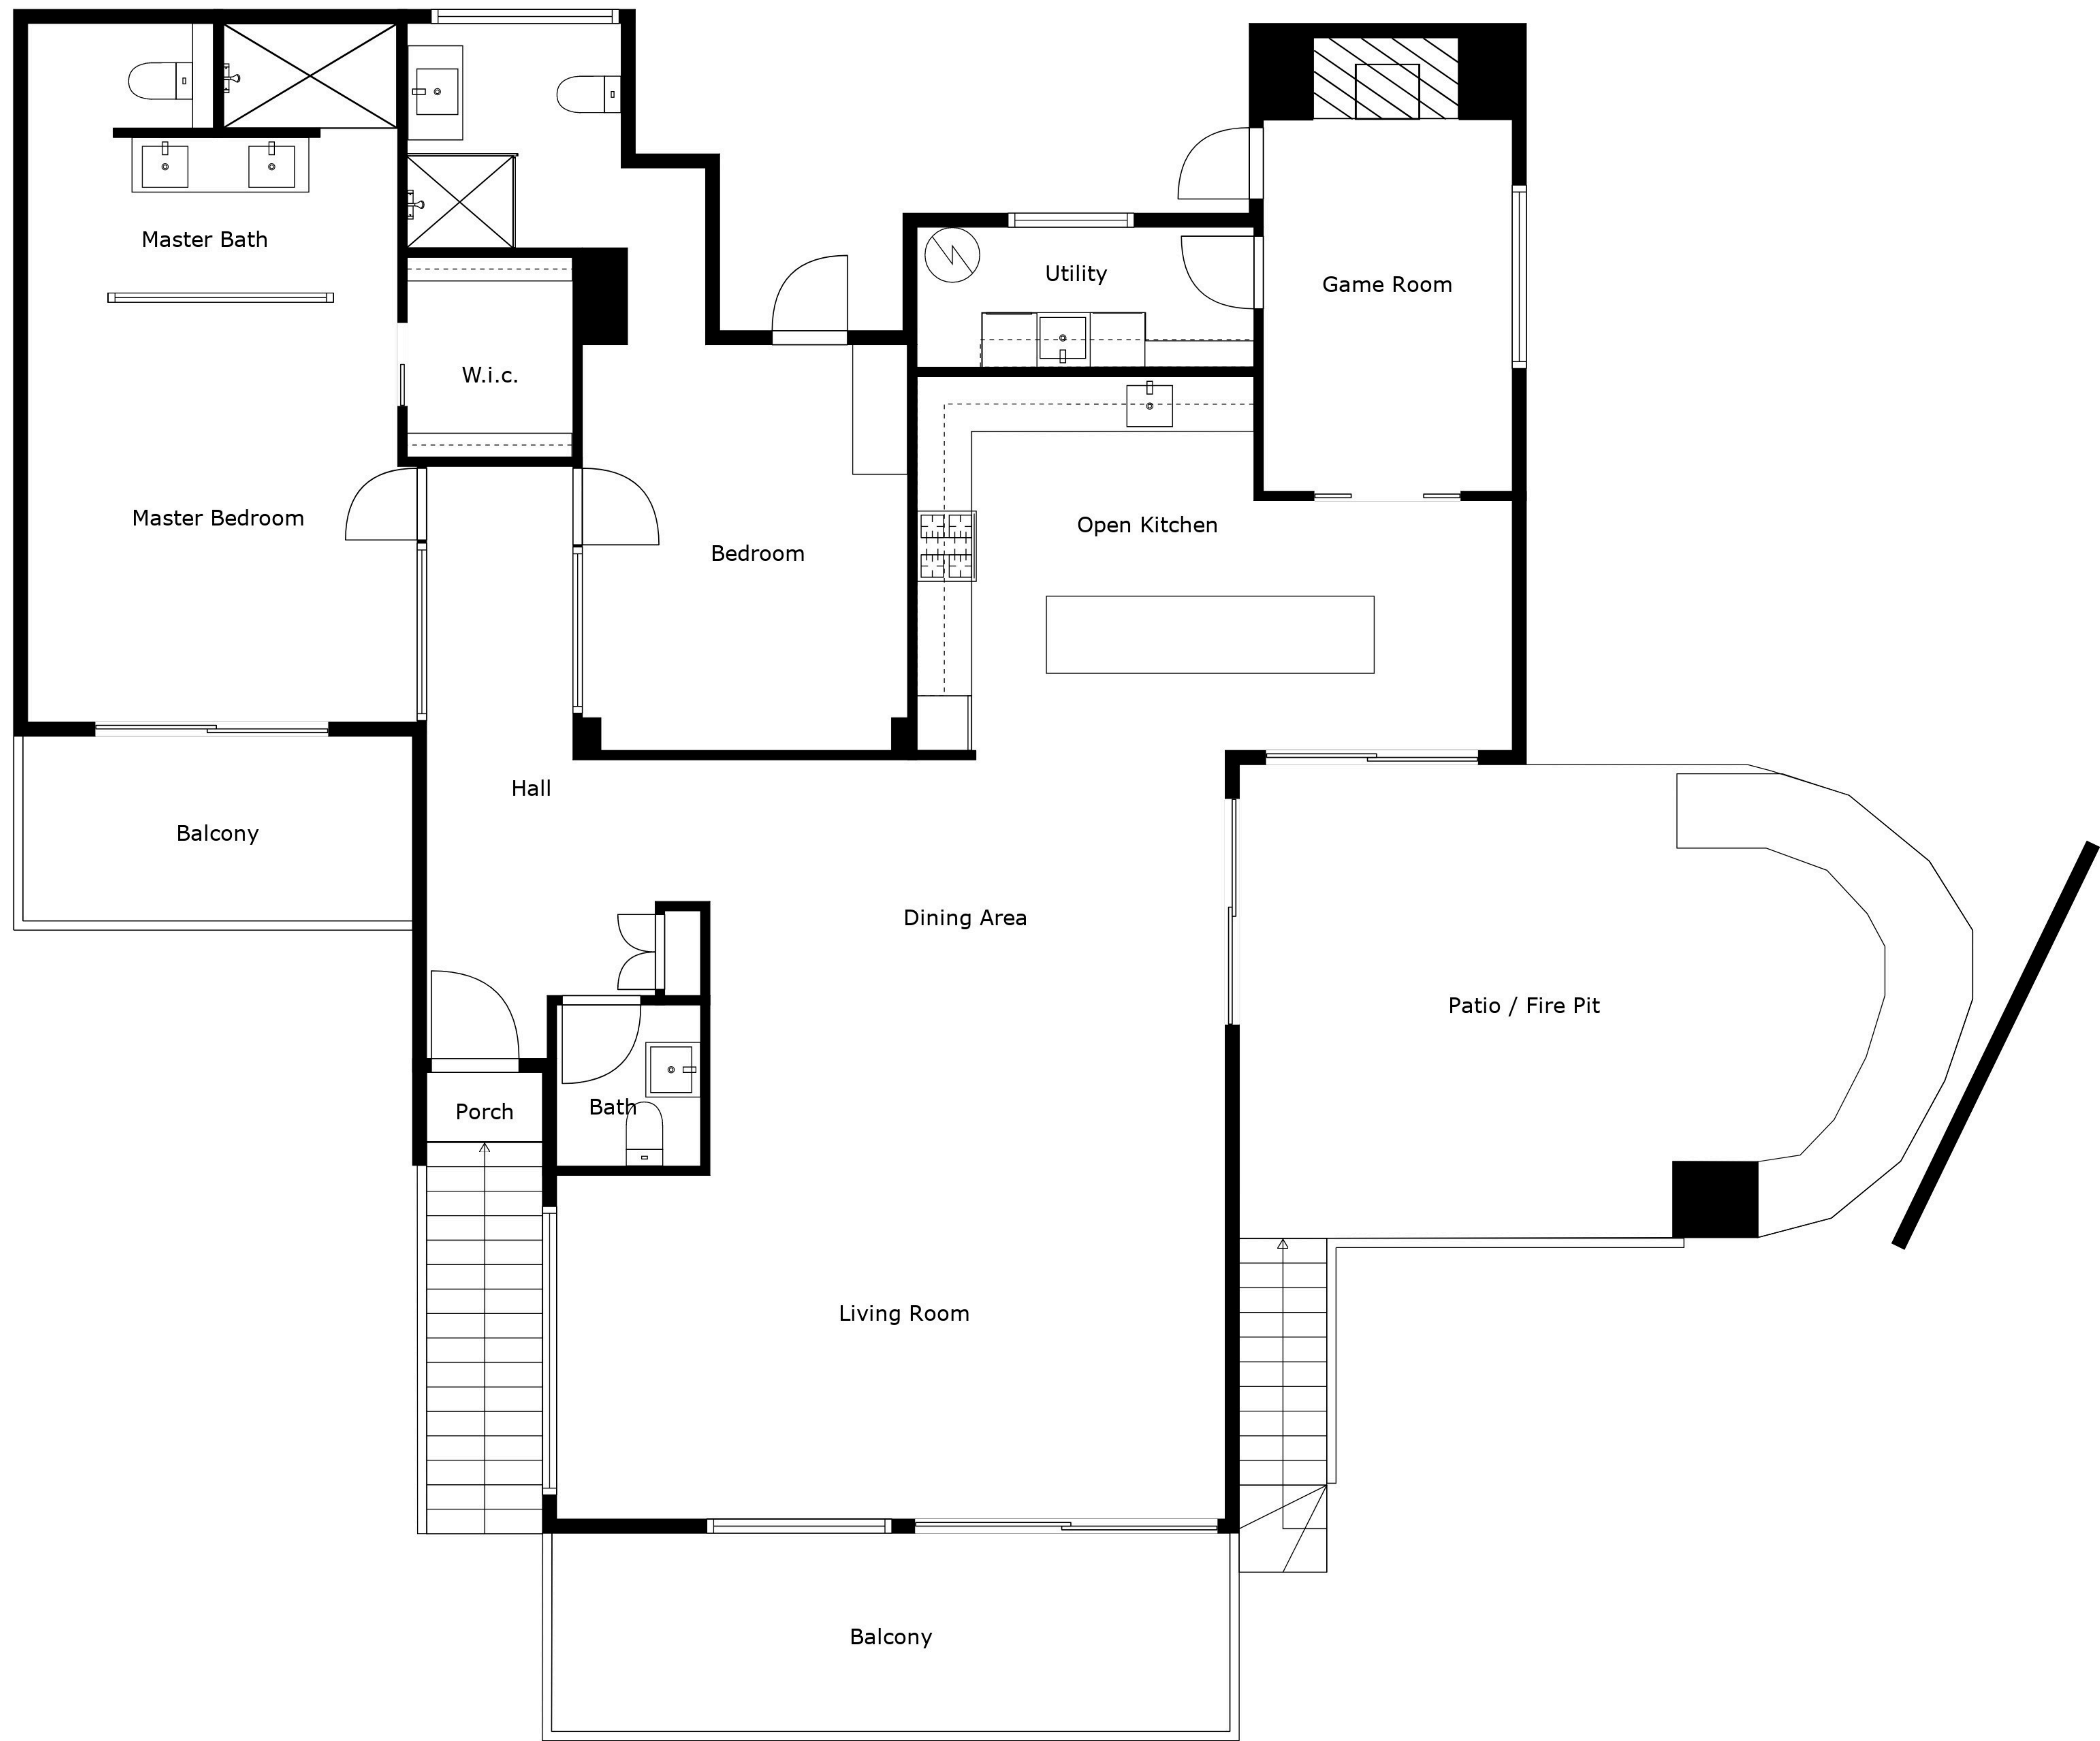

CHRISTIE'S
INTERNATIONAL REAL ESTATE

— COSTA DEL SOL —

Floor plans Ref 2500

Floor 2

Floor 3

Floor 1

Floor 4

Measurements Calculated Are Deemed Highly Reliable But Are Not Guaranteed

Measurements Calculated Are Deemed Highly Reliable But Are Not Guaranteed

Measurements Calculated Are Deemed Highly Reliable But Are Not Guaranteed

Studio

Porch

Measurements Calculated Are Deemed Highly Reliable But Are Not Guaranteed