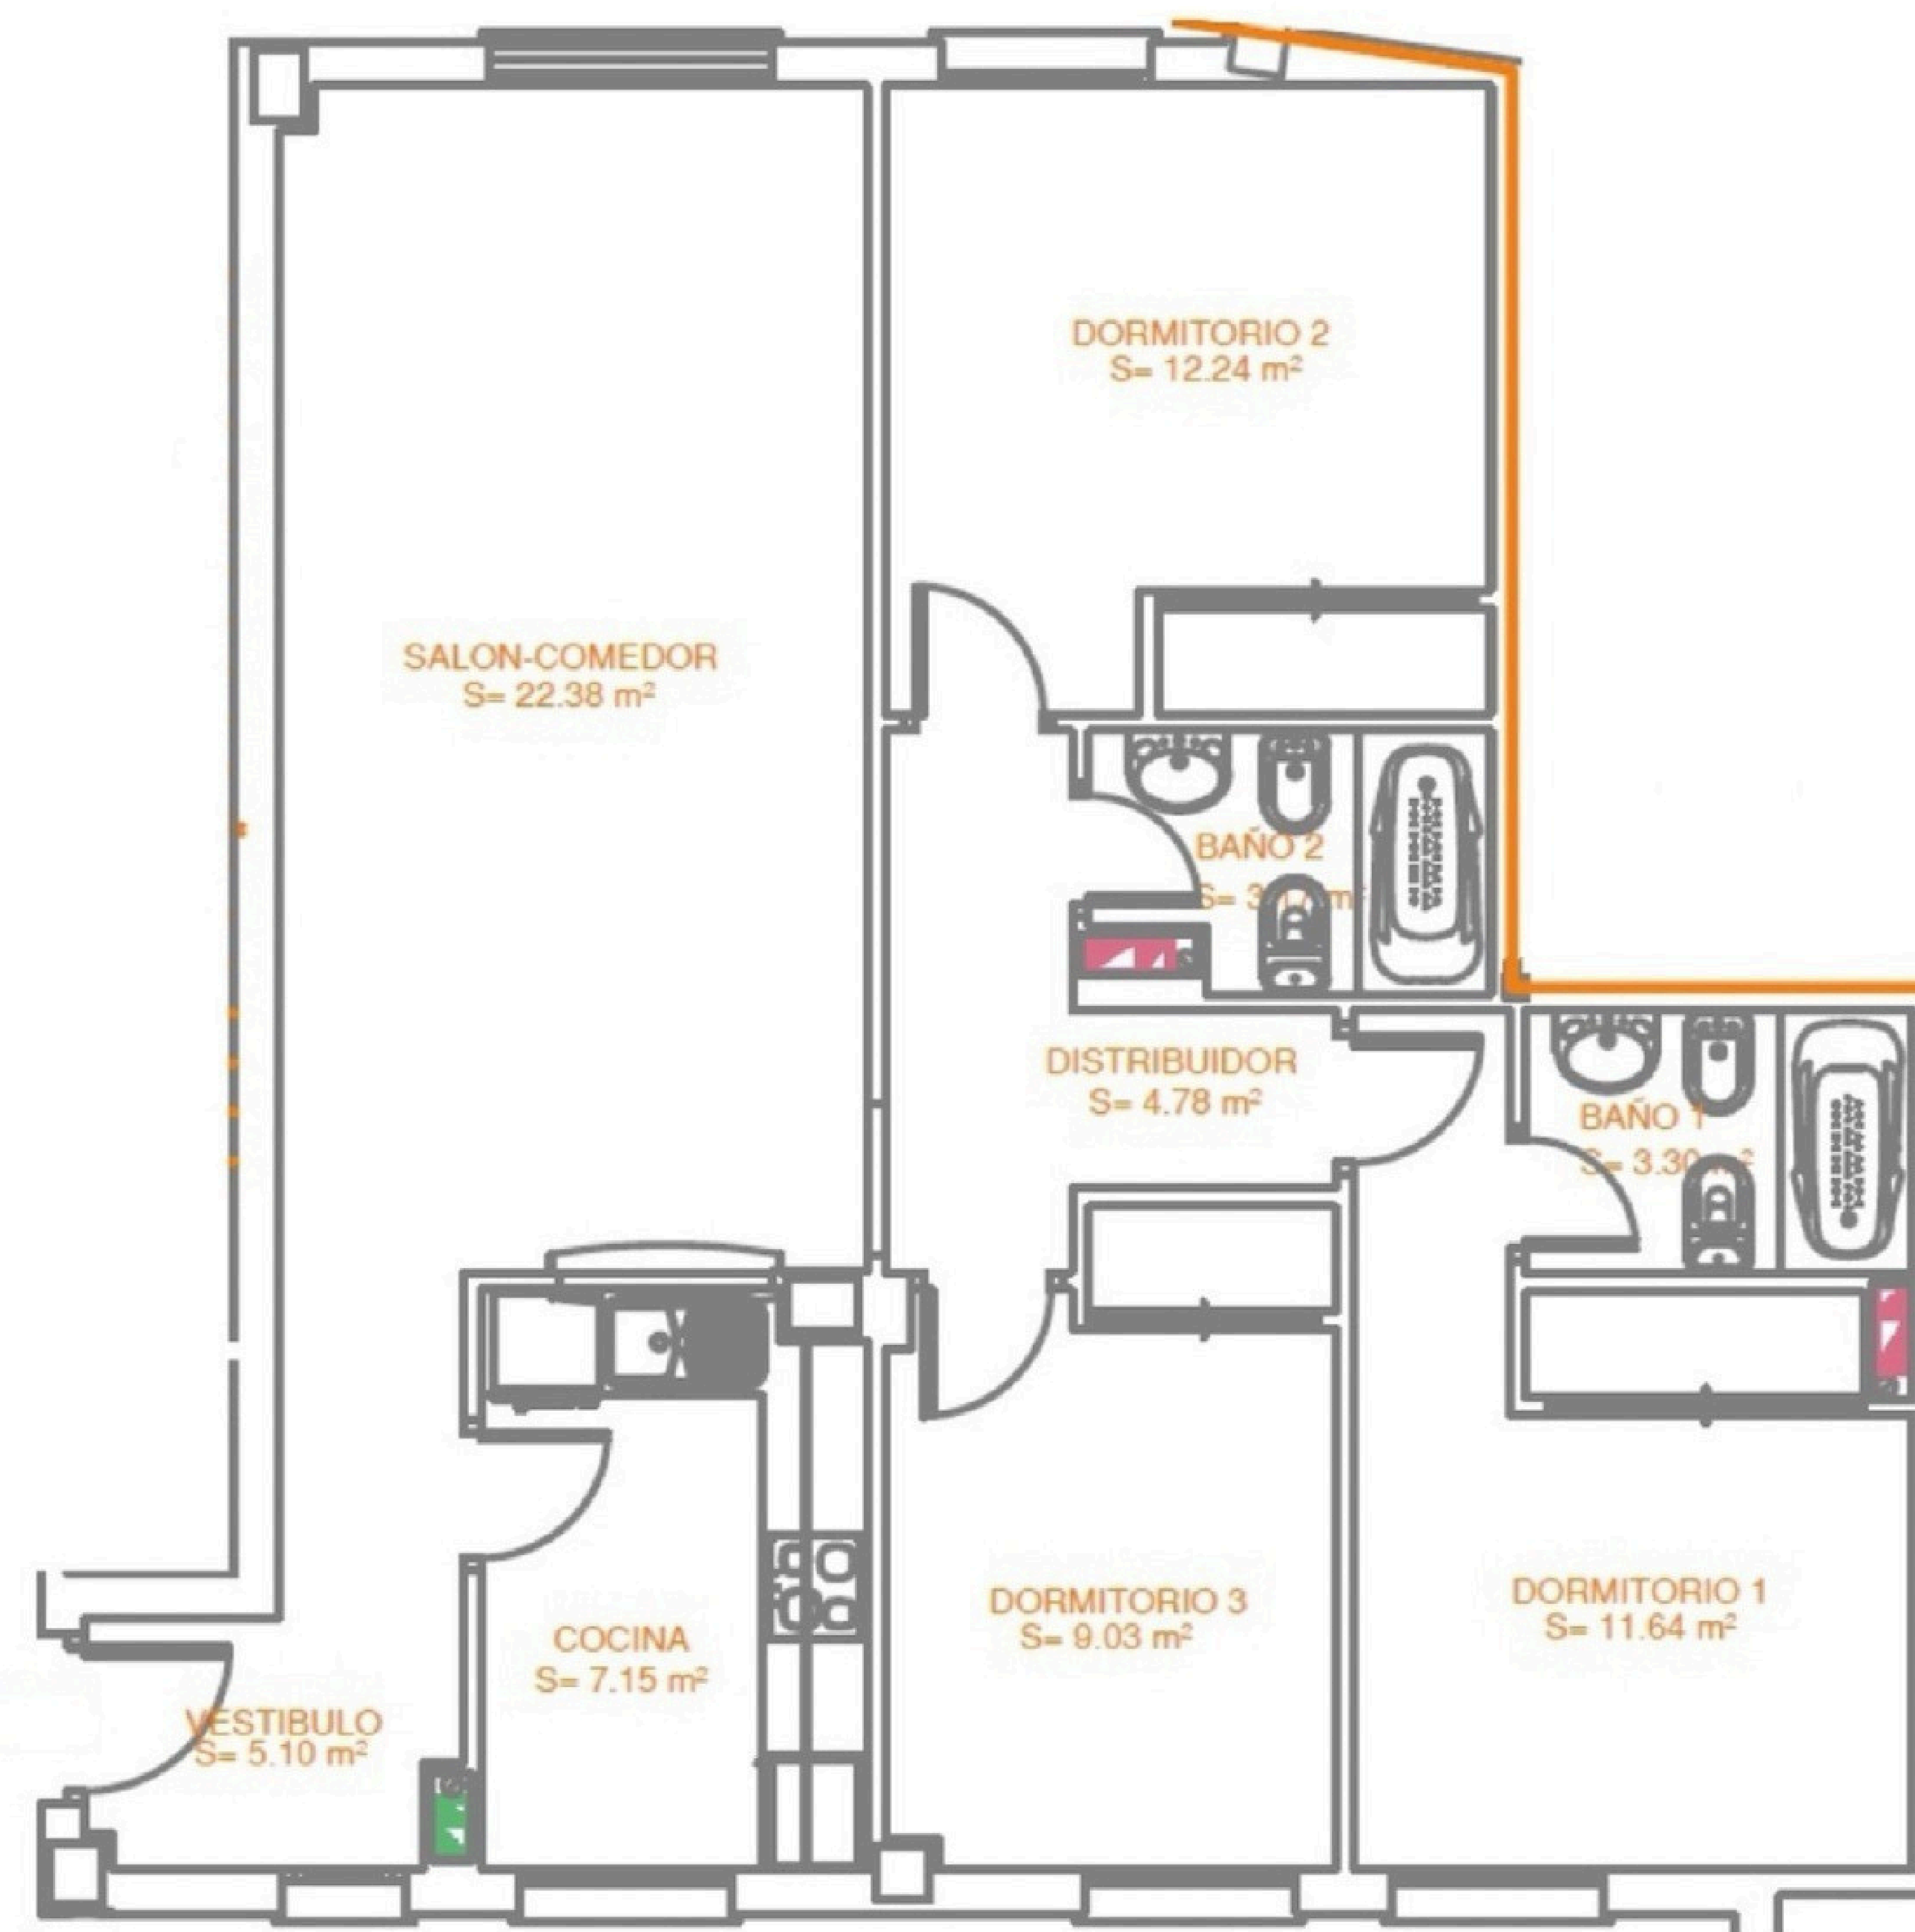

CHRISTIE'S  
INTERNATIONAL REAL ESTATE

———— COSTA DEL SOL ————

Floor plans Ref. 2407

CHRISTIE'S  
INTERNATIONAL REAL ESTATE  
———— COSTA DEL SOL ————

Where *Luxury* lives

Velázquez, 1, 29602 Marbella, España  
+34 951 122 313 | marbella@cire-costadelsol.com