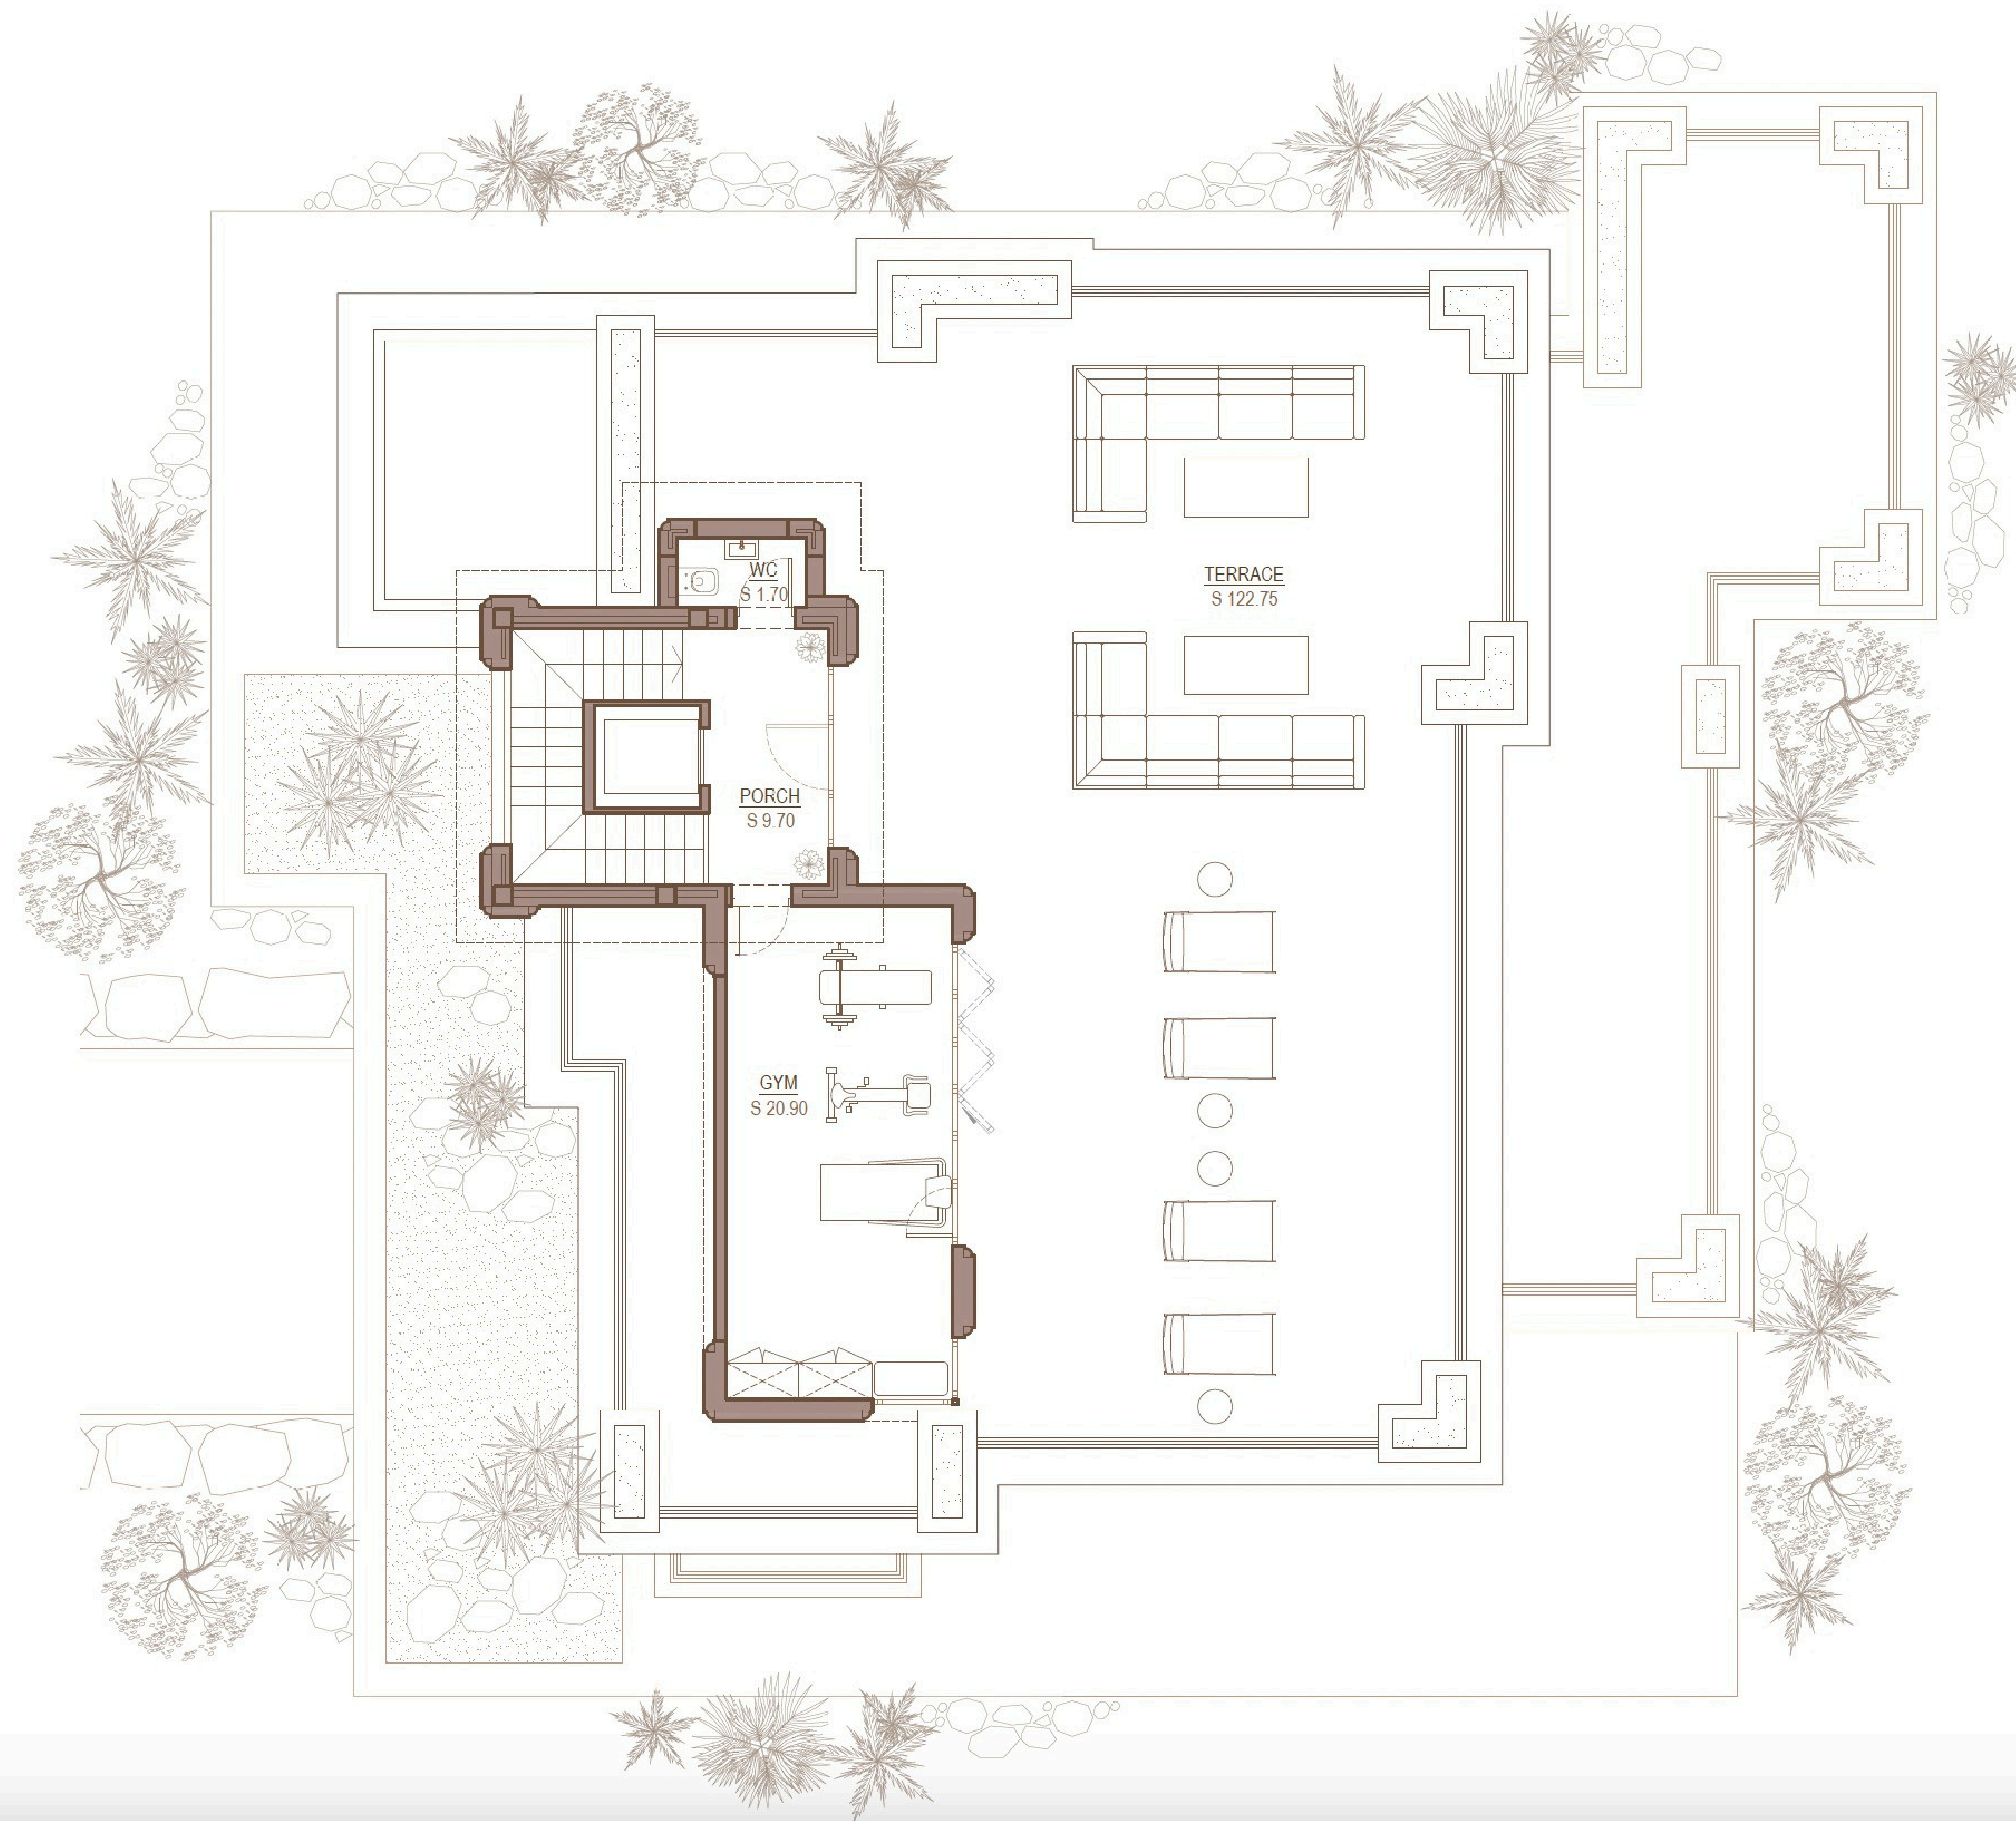

CHRISTIE'S
INTERNATIONAL REAL ESTATE

———— COSTA DEL SOL ————

Floor plans Ref 1688

CHRISTIE'S
INTERNATIONAL REAL ESTATE
———— COSTA DEL SOL ————

Where *Luxury* lives

Velázquez, 1, 29602 Marbella, España
+34 951 122 313 | marbella@cire-costadelsol.com