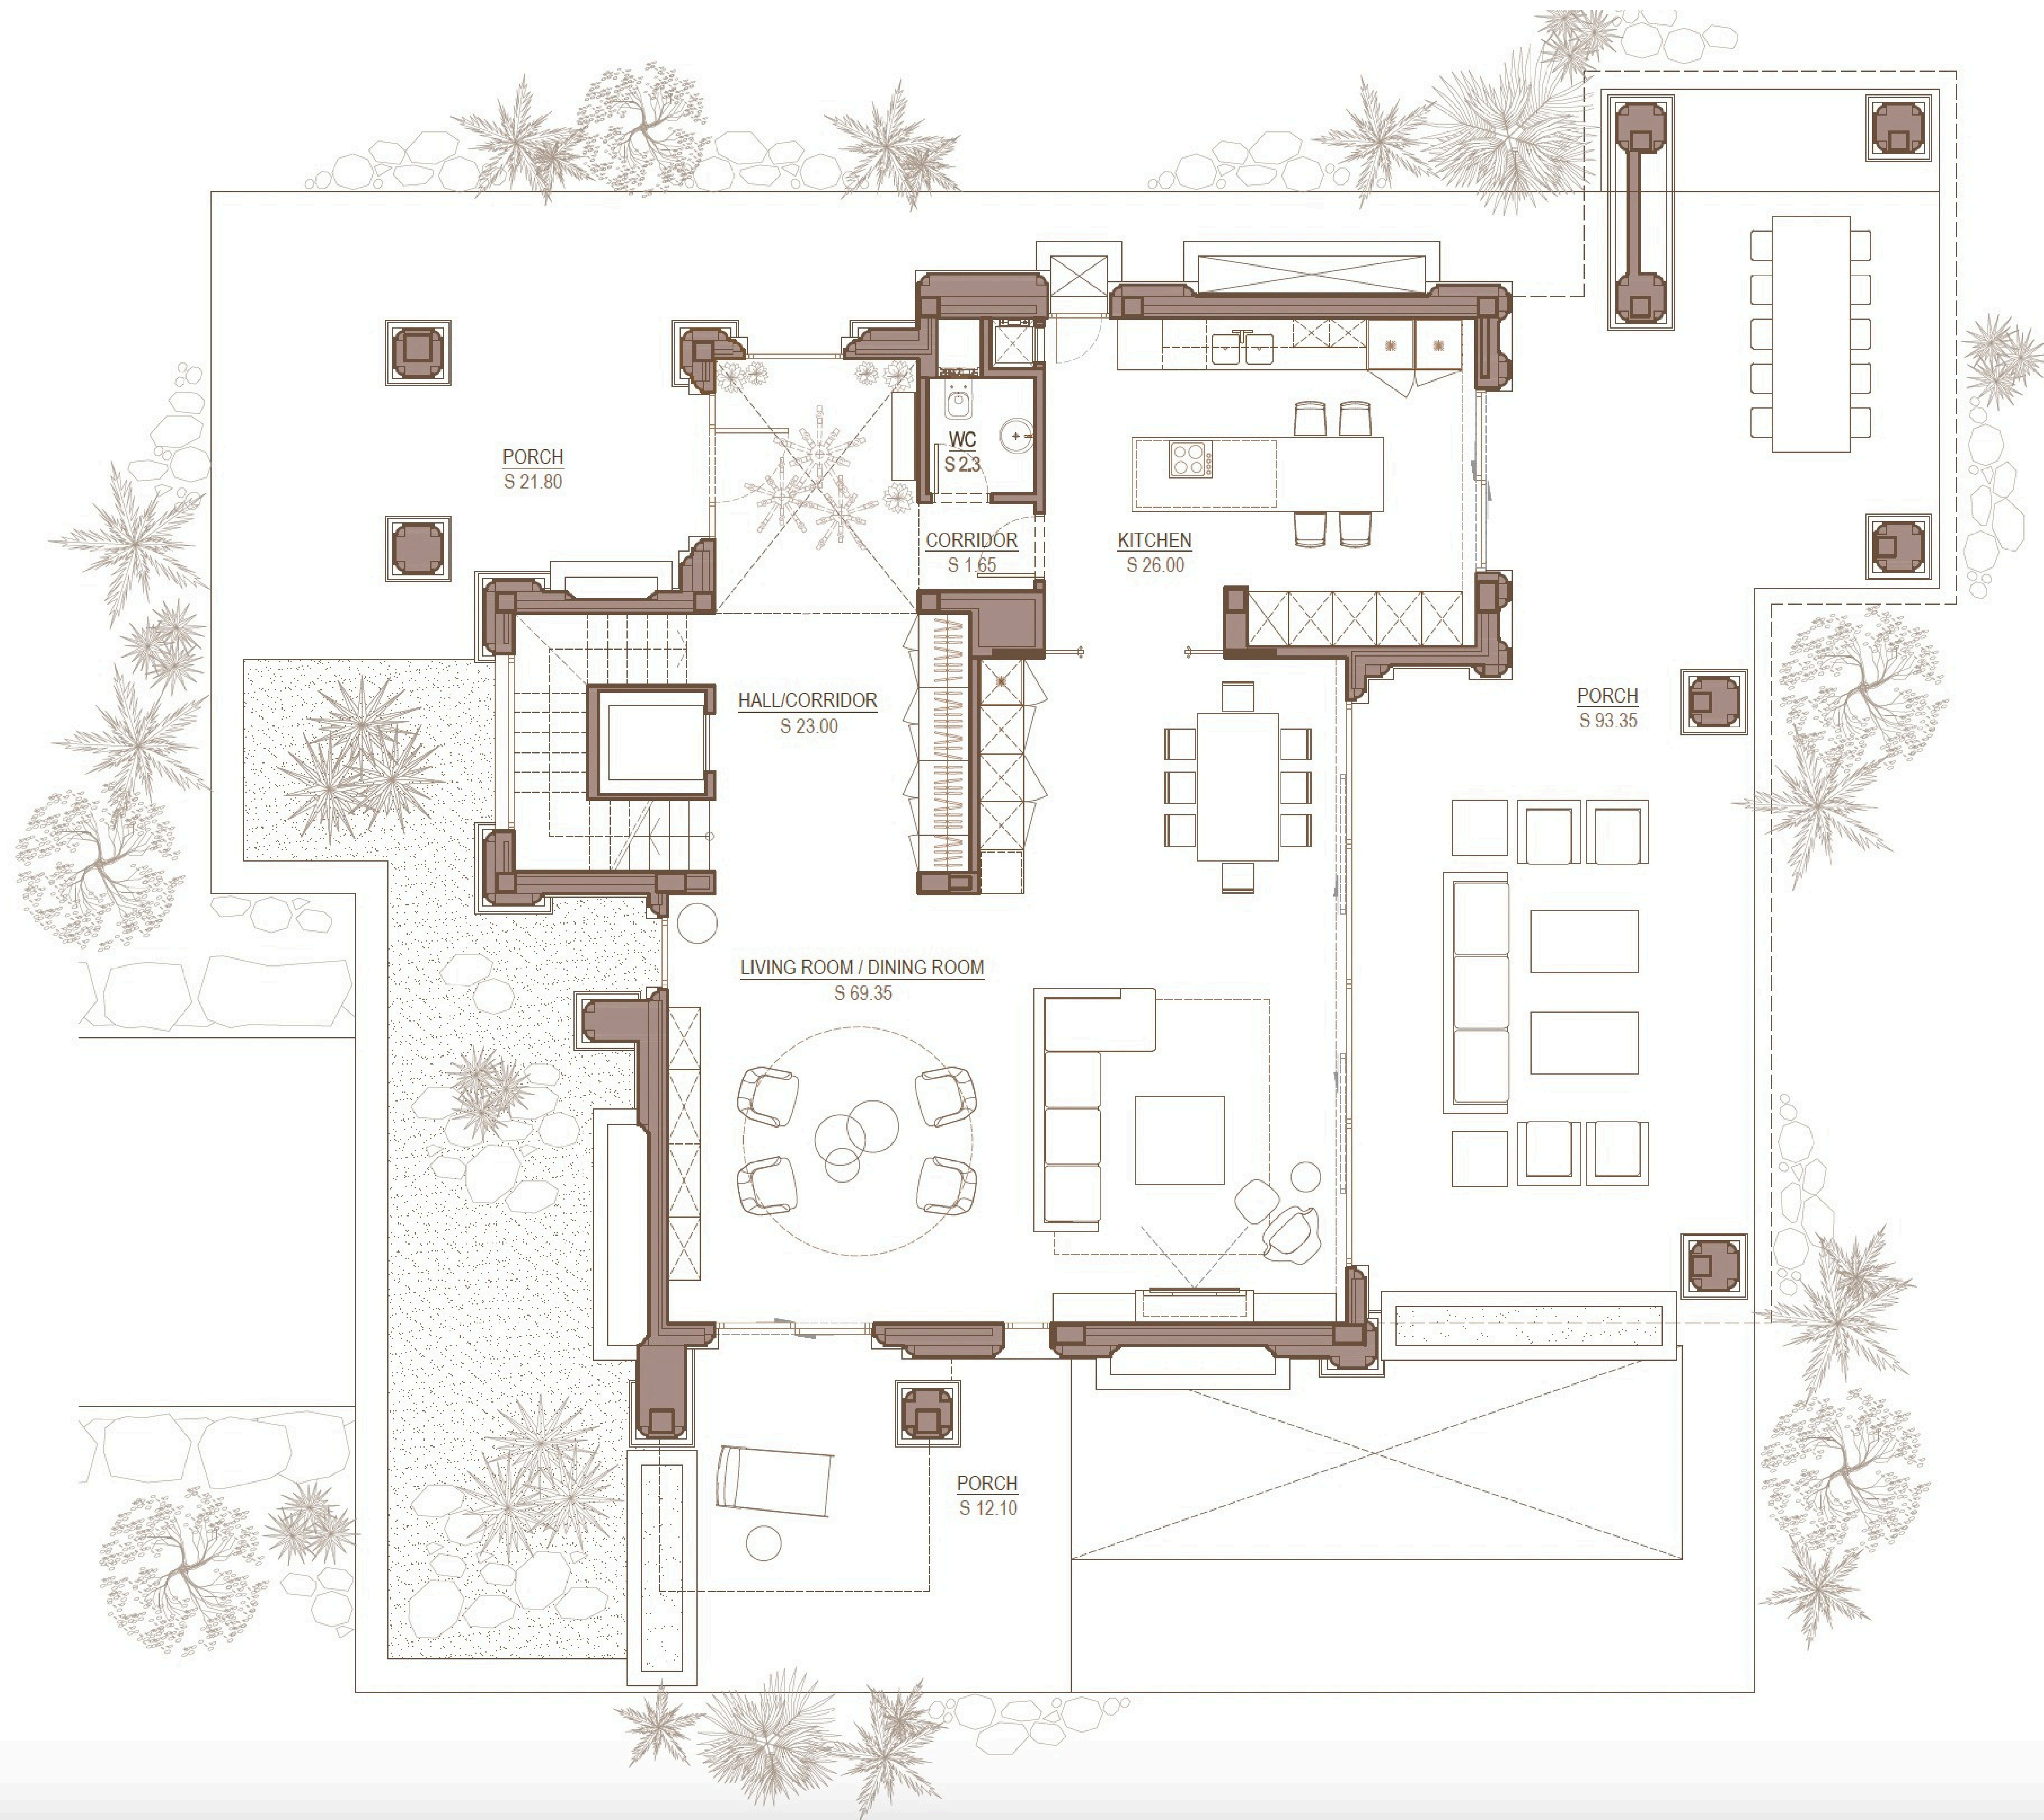

CHRISTIE'S
INTERNATIONAL REAL ESTATE

———— COSTA DEL SOL ————

Floor plans Ref 1688

CHRISTIE'S
INTERNATIONAL REAL ESTATE
———— COSTA DEL SOL ————

Where *Luxury* lives

Velázquez, 1, 29602 Marbella, España
+34 951 122 313 | marbella@cire-costadelsol.com