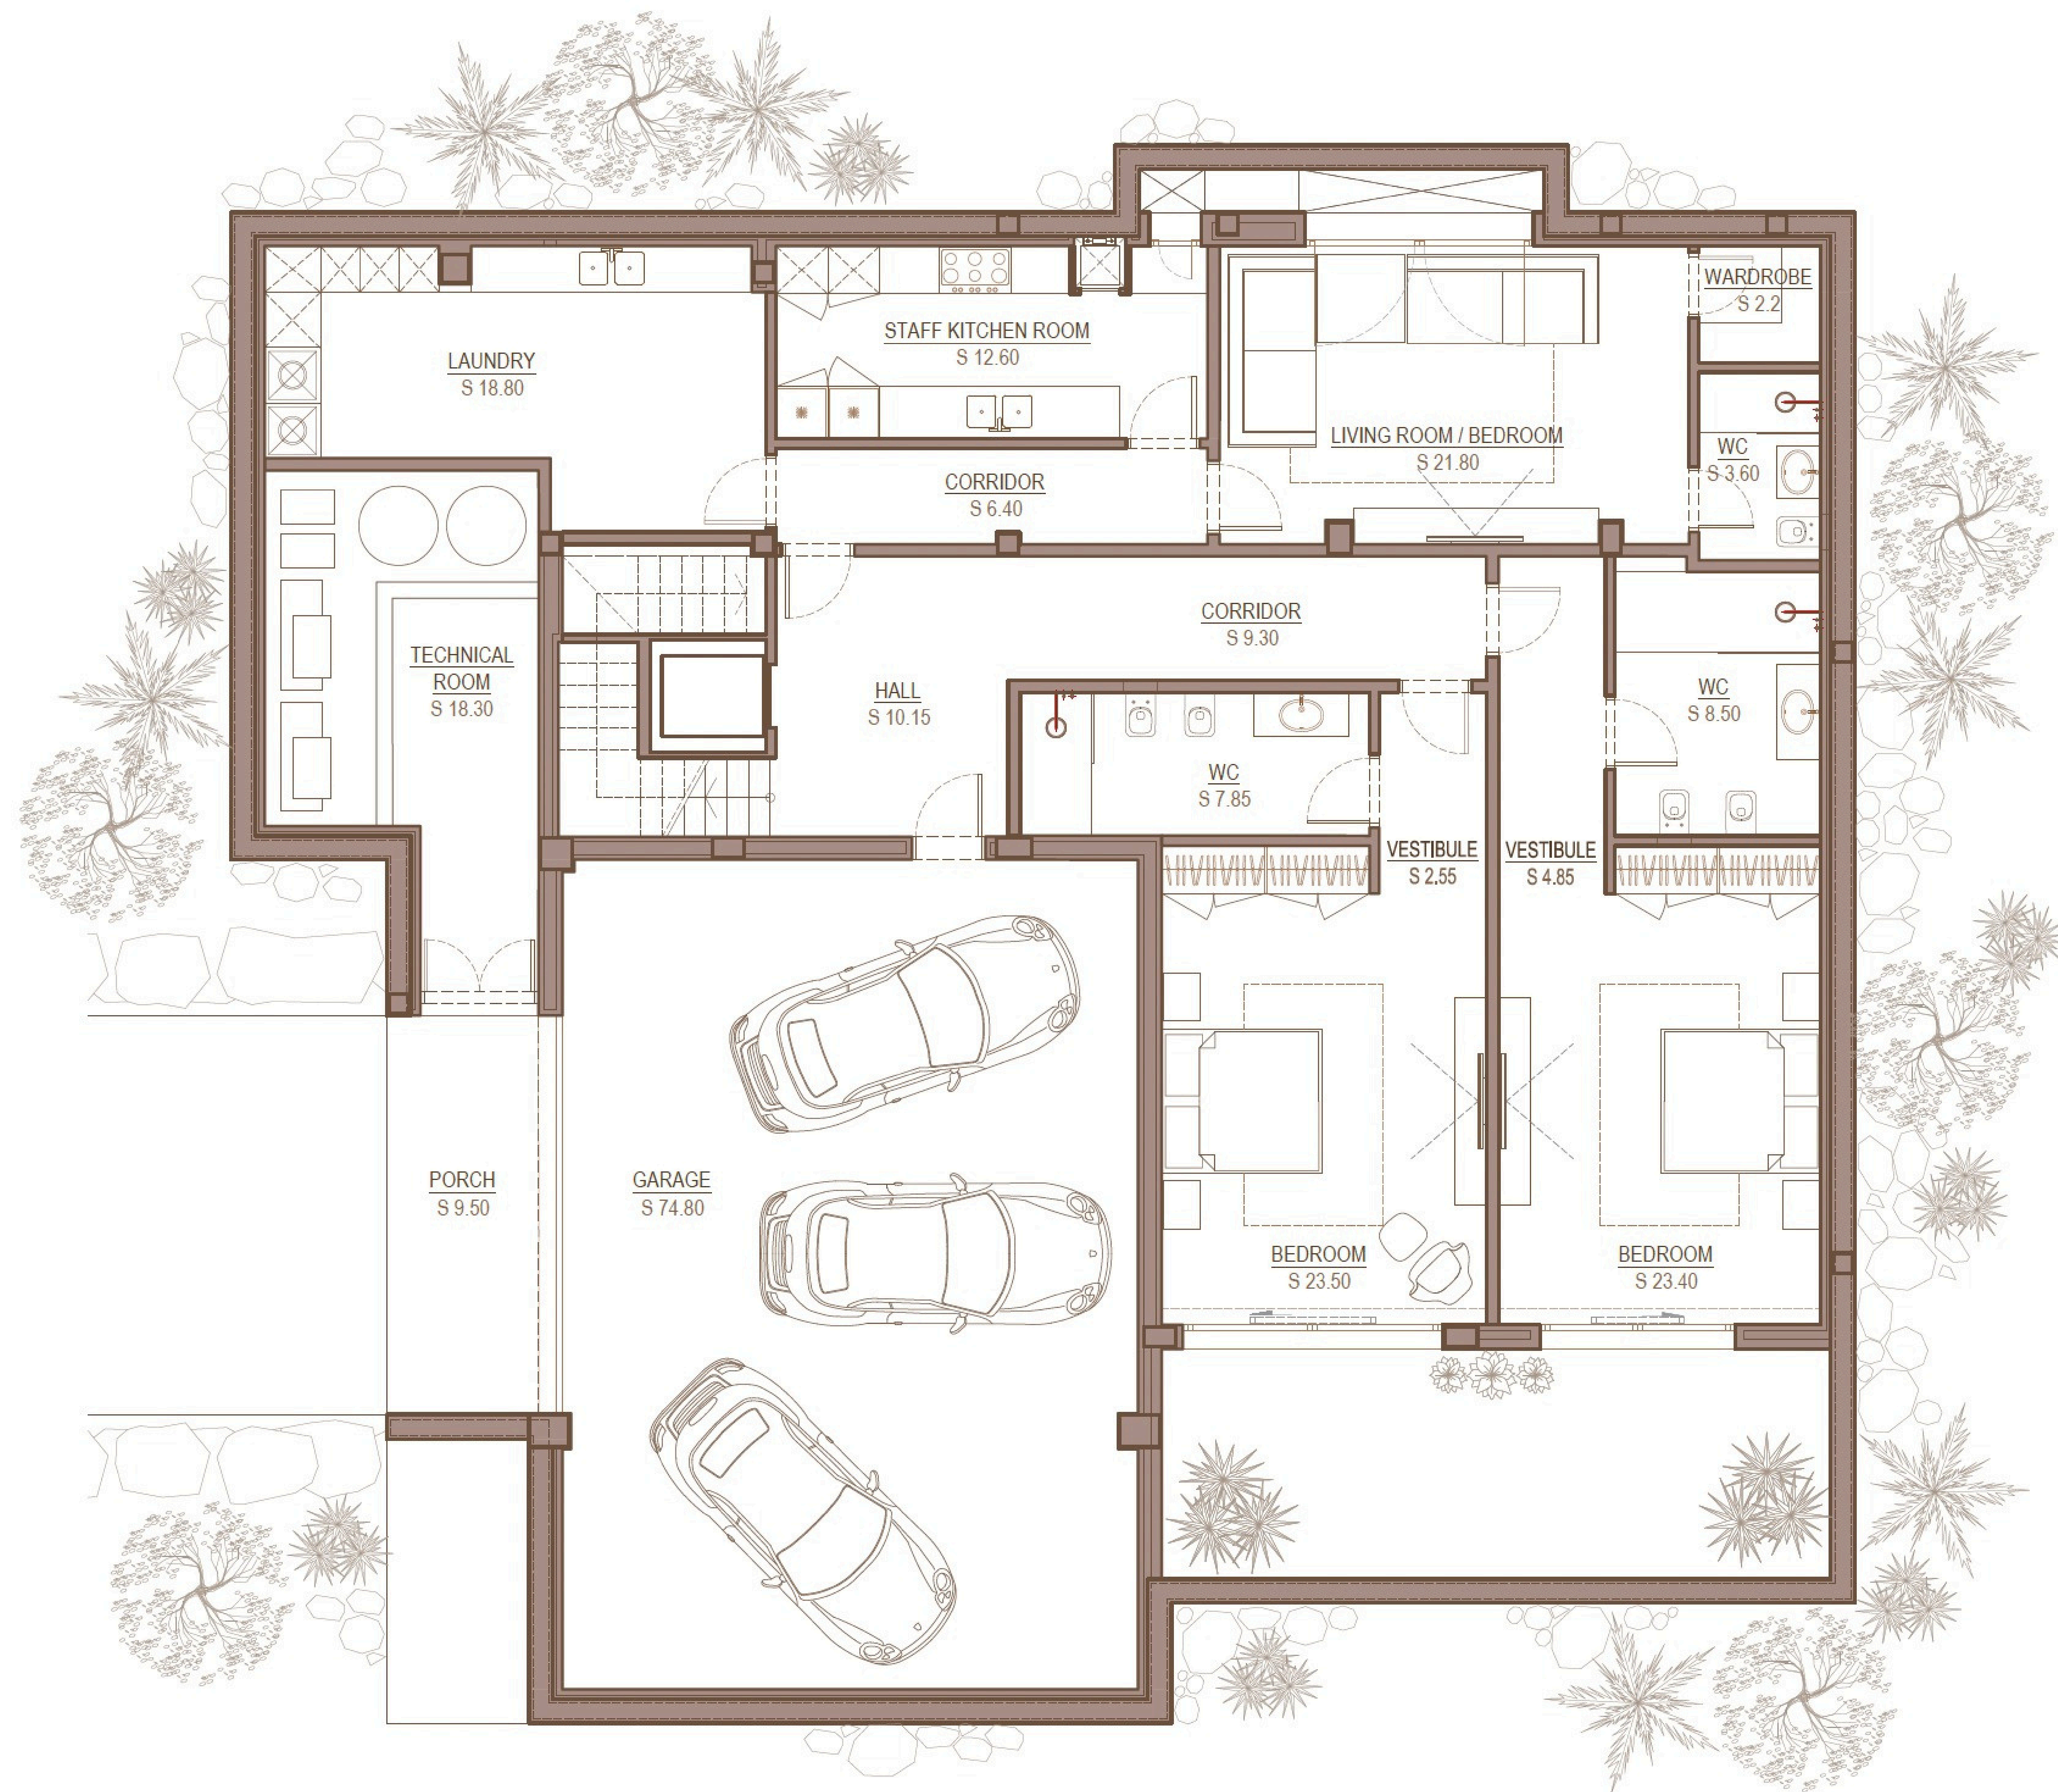

CHRISTIE'S
INTERNATIONAL REAL ESTATE

———— COSTA DEL SOL ————

Floor plans Ref 1688

CHRISTIE'S
INTERNATIONAL REAL ESTATE
———— COSTA DEL SOL ————

Where *Luxury* lives

Velázquez, 1, 29602 Marbella, España
+34 951 122 313 | marbella@cire-costadelsol.com