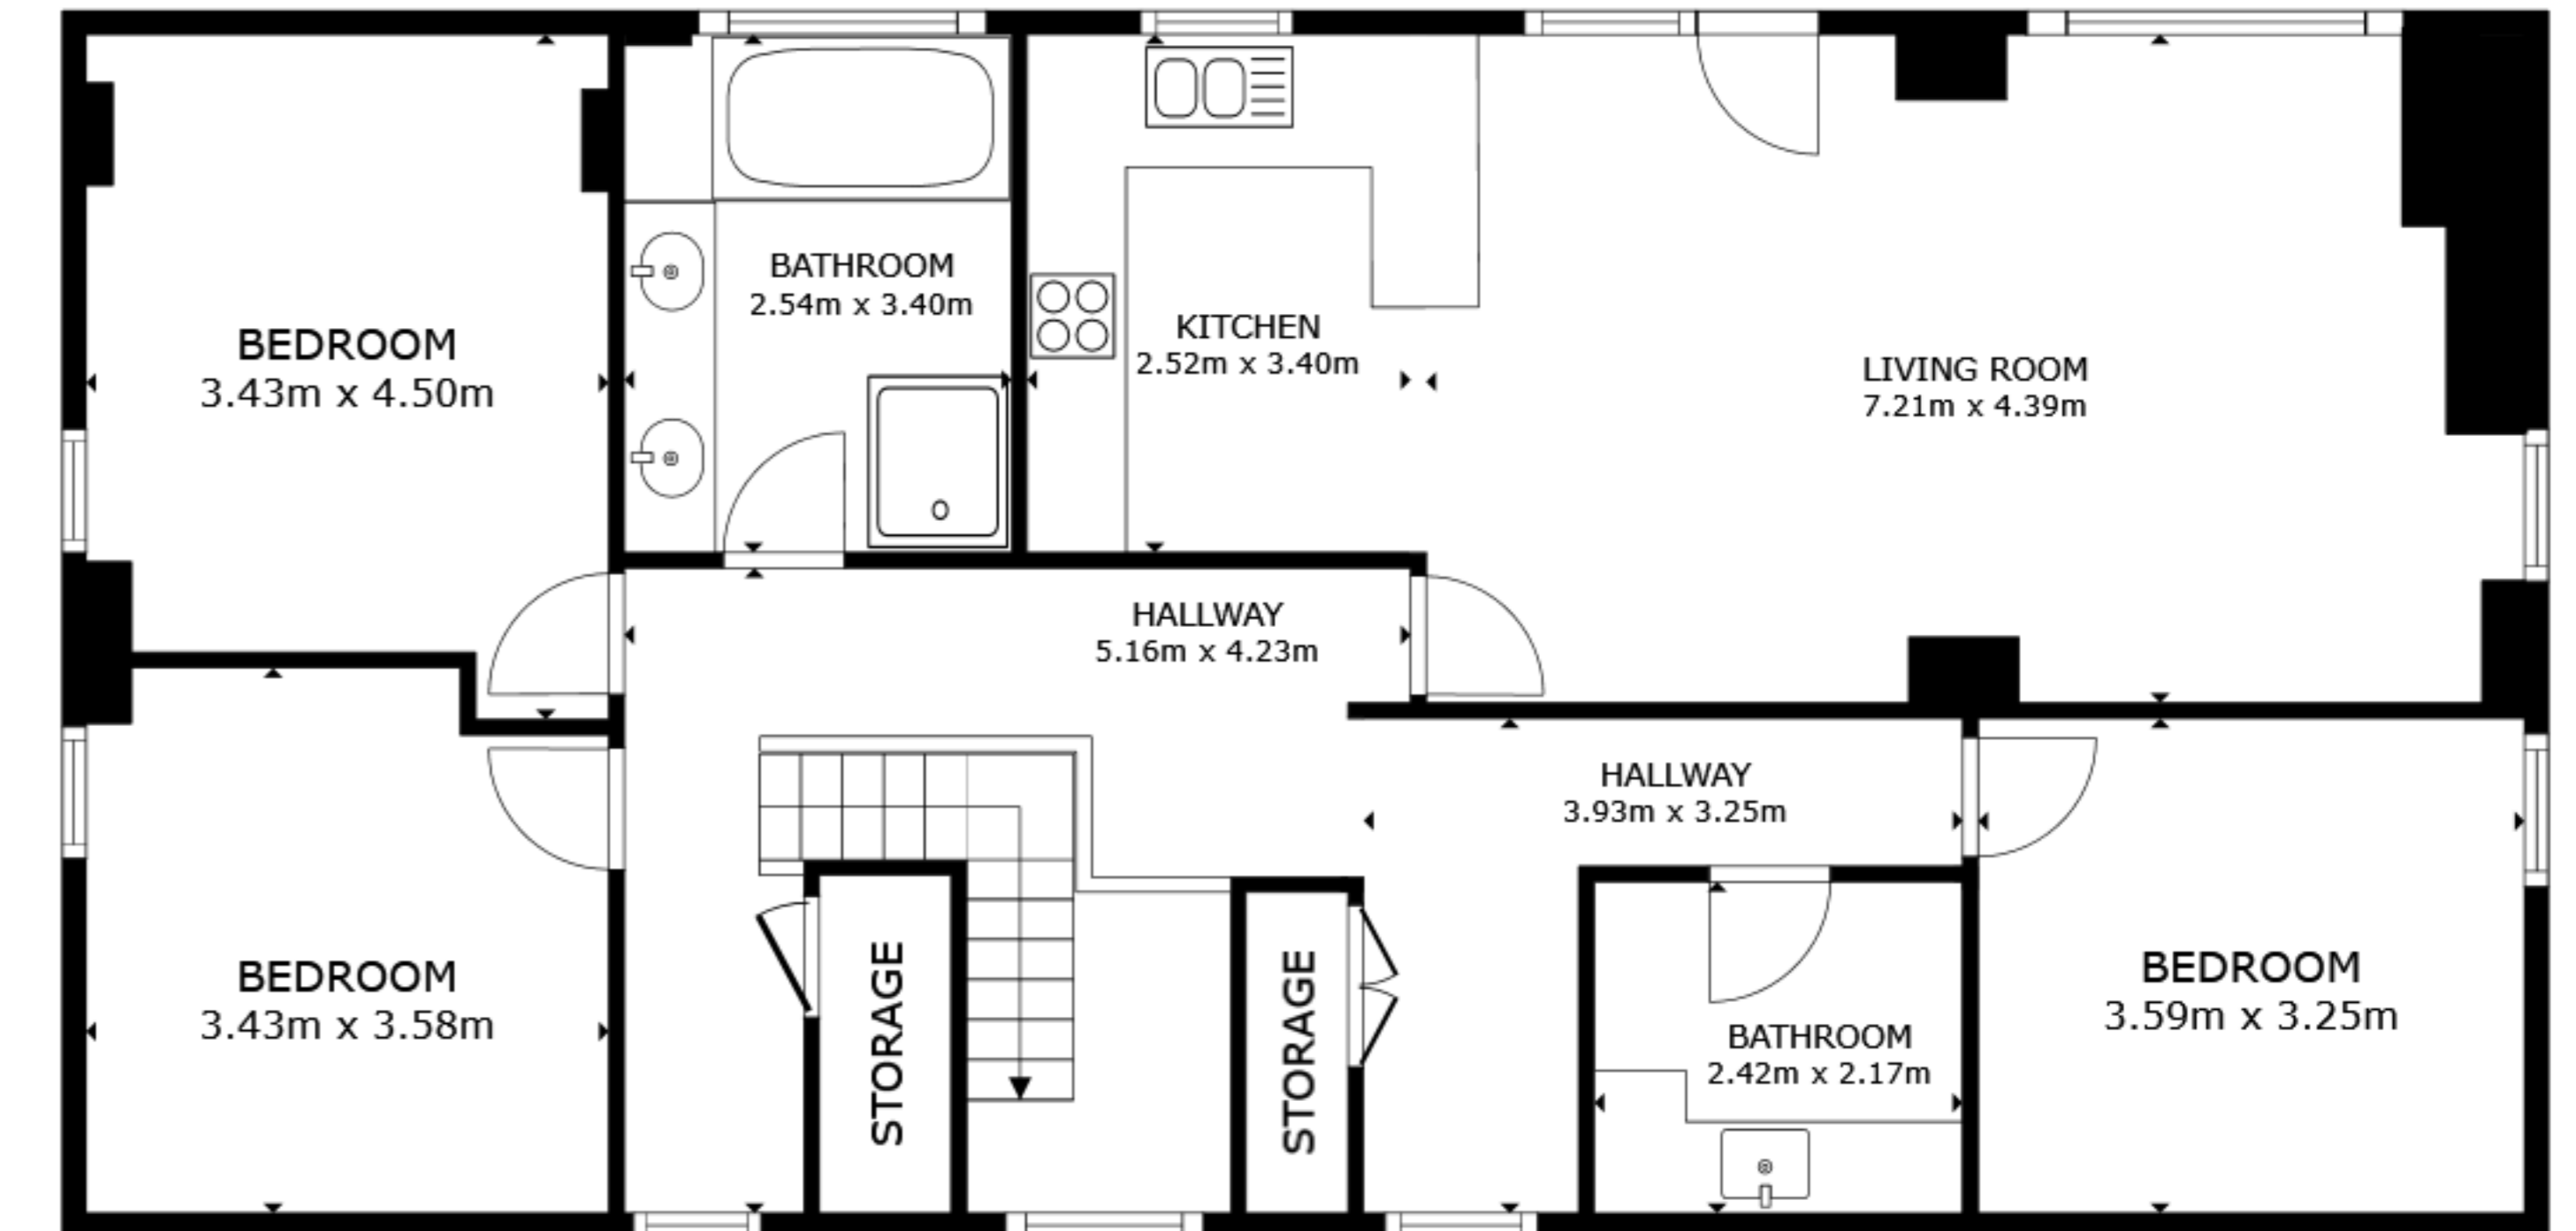

FLOOR 1

FLOOR 2

FLOOR 3

GROSS INTERNAL AREA
 FLOOR 1 30.7 m² FLOOR 2 137.3 m² FLOOR 3 123.8 m²
 EXCLUDED AREAS : PATIO 79.5 m²
 TOTAL : 291.9 m²
 SIZES AND DIMENSIONS ARE APPROXIMATE, ACTUAL MAY VARY.