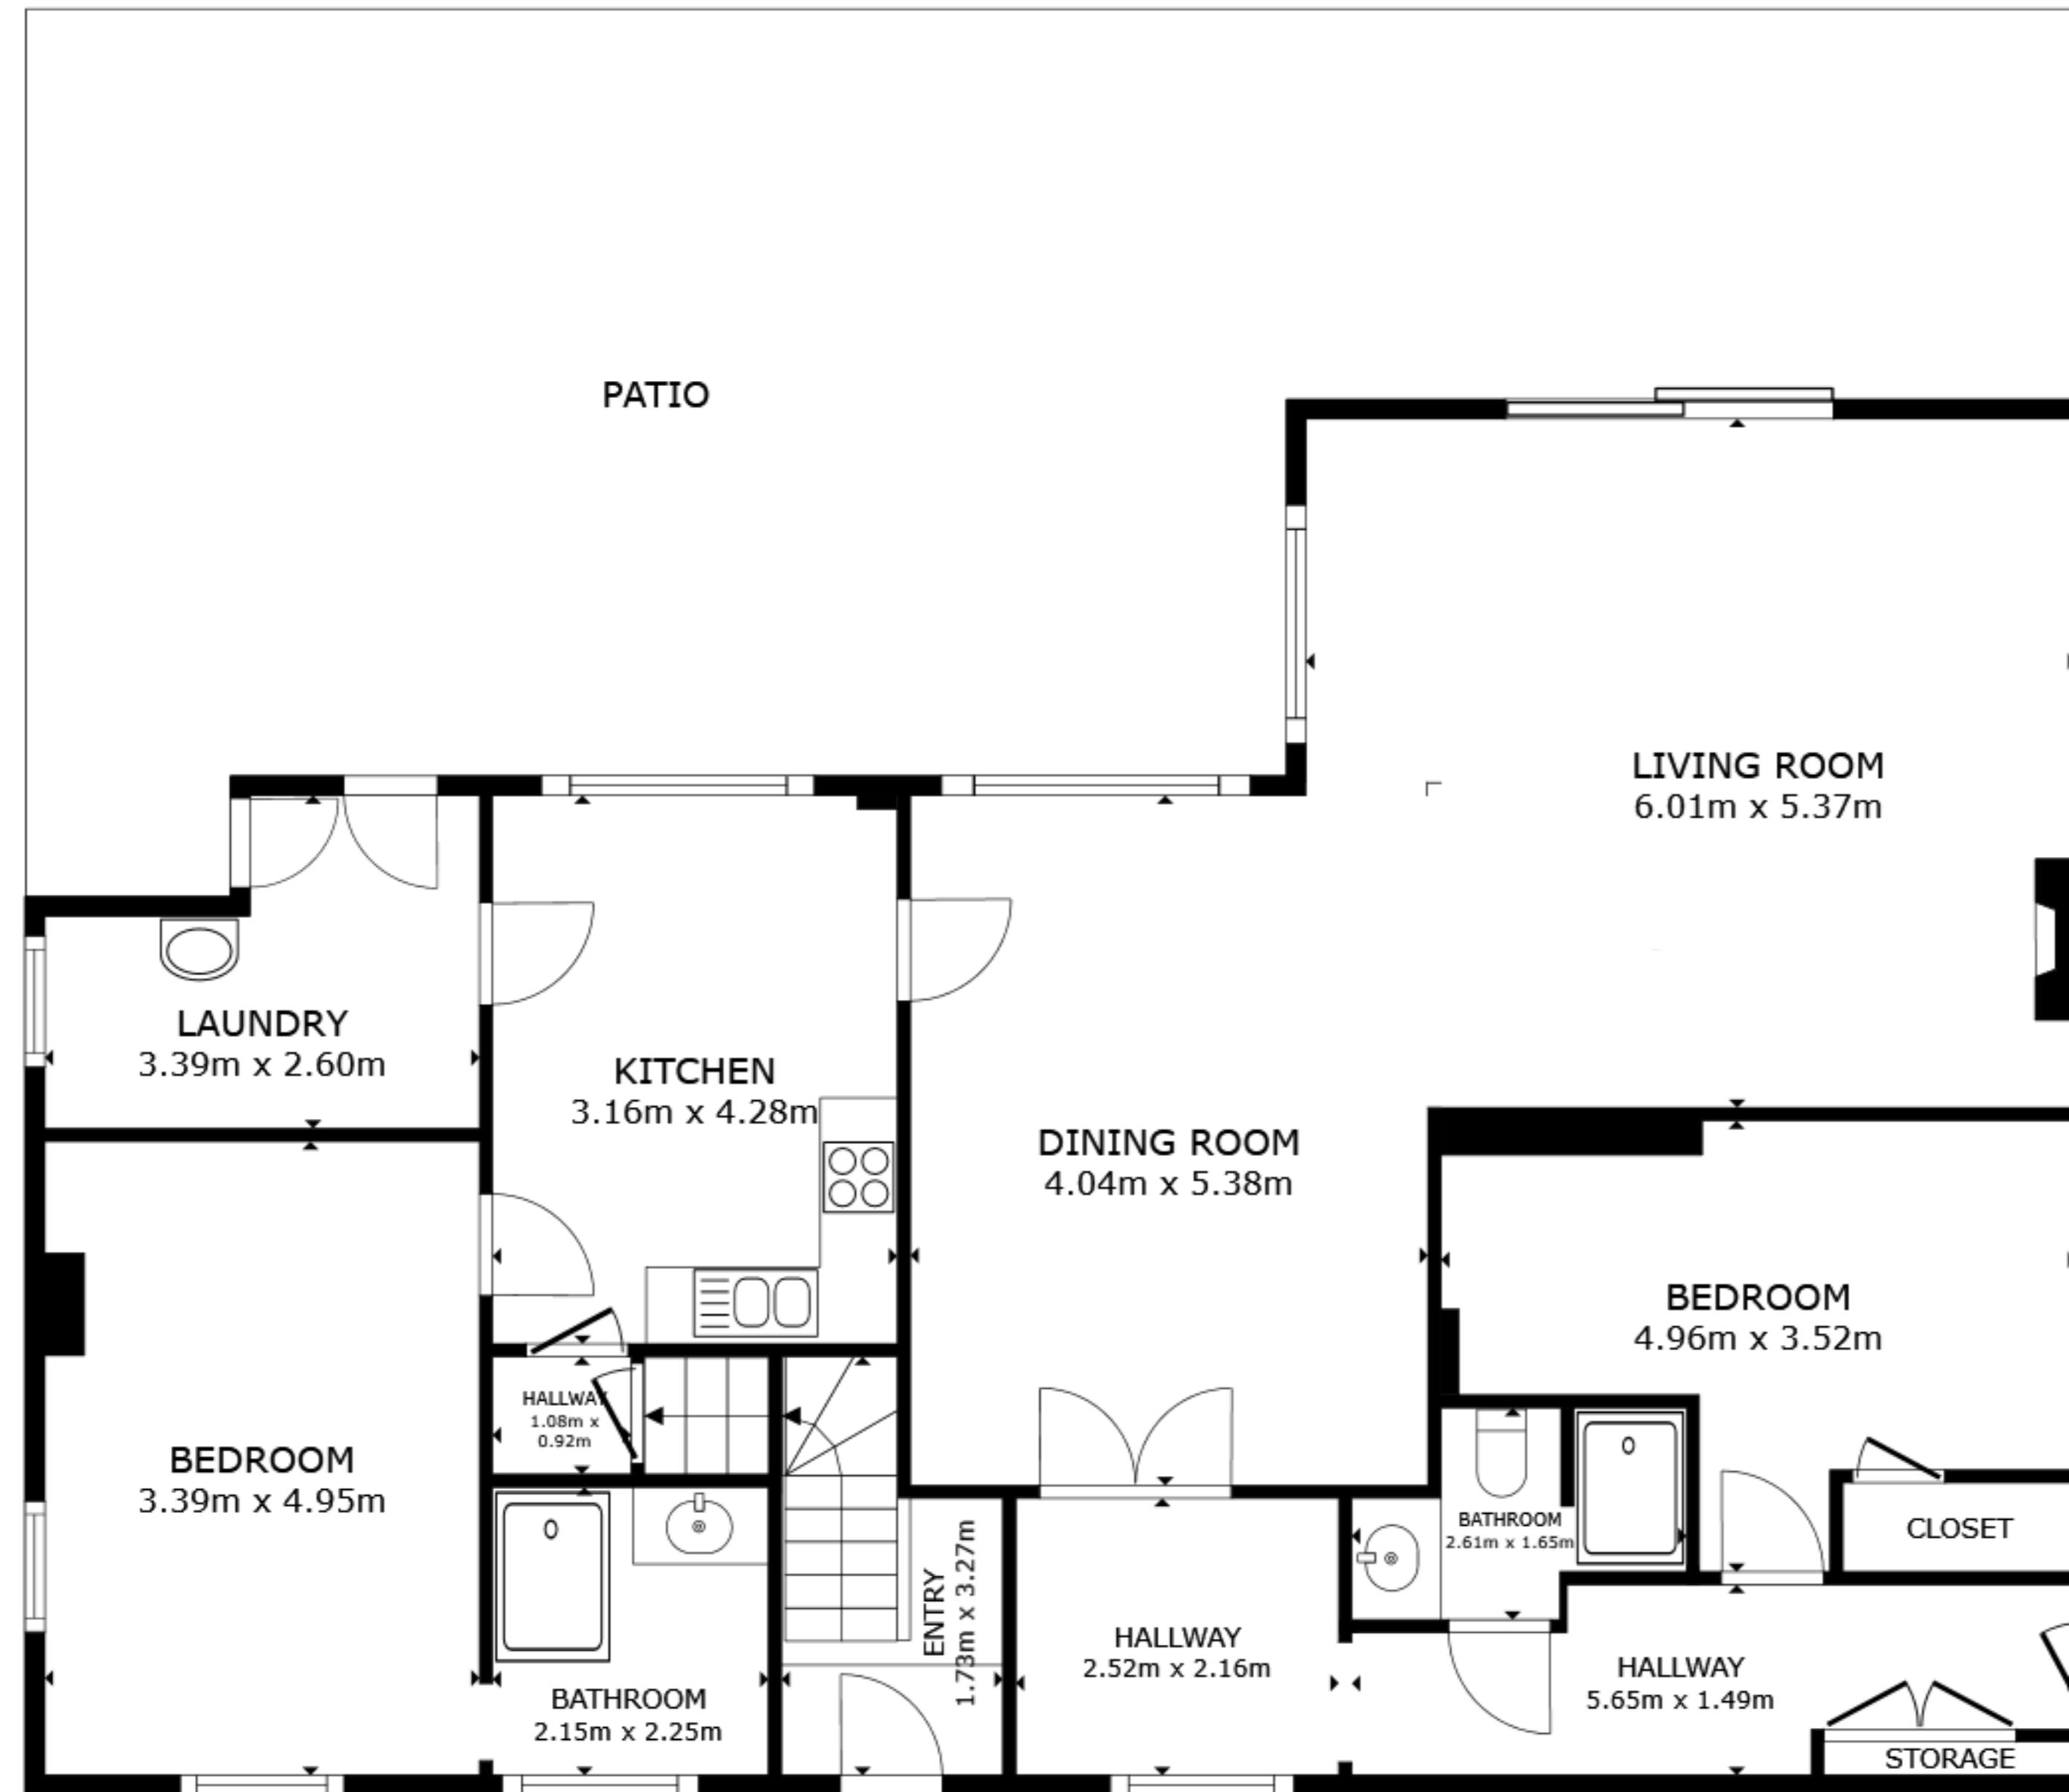

FLOOR 1

FLOOR 2

FLOOR 3

GROSS INTERNAL AREA
 FLOOR 1 30.7 m² FLOOR 2 137.3 m² FLOOR 3 123.8 m²
 EXCLUDED AREAS : PATIO 79.5 m²
 TOTAL : 291.9 m²
 SIZES AND DIMENSIONS ARE APPROXIMATE, ACTUAL MAY VARY.