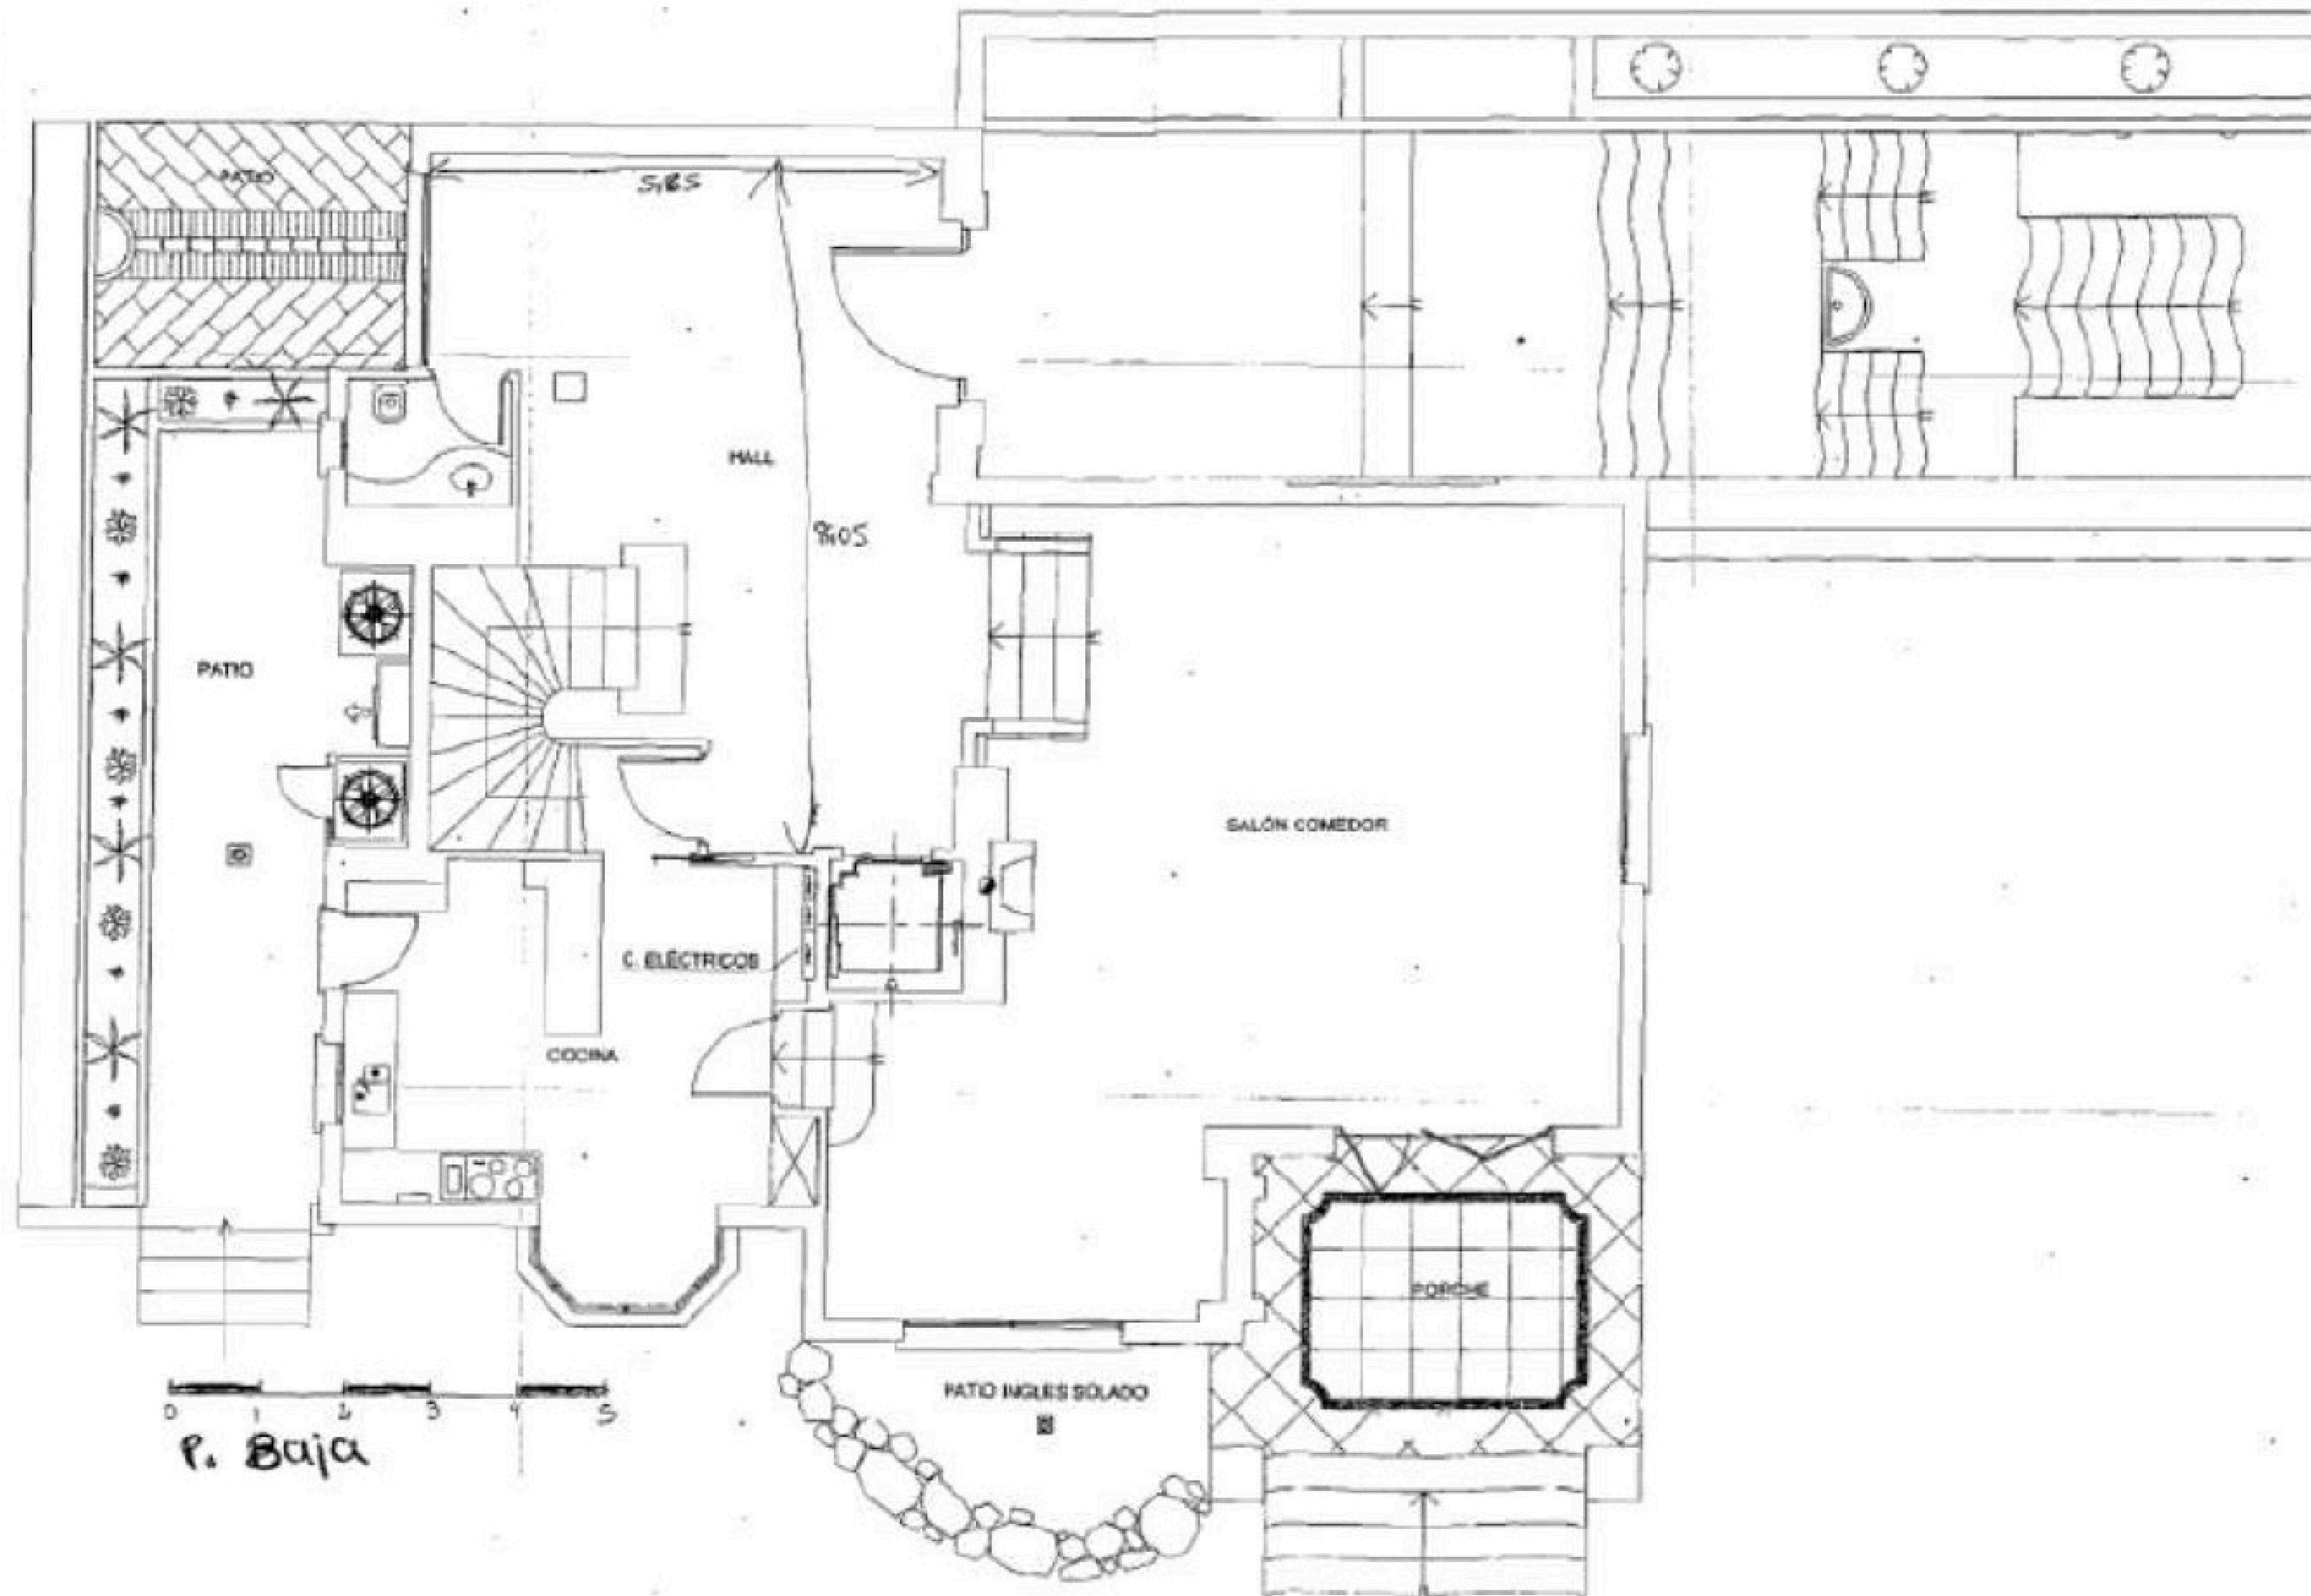

CHRISTIE'S  
INTERNATIONAL REAL ESTATE

— COSTA DEL SOL —

Floor plans Ref 2462

CHRISTIE'S  
INTERNATIONAL REAL ESTATE  
———— COSTA DEL SOL ————

Where *Luxury* lives

Velázquez, 1, 29602 Marbella, España  
+34 951 122 313 | marbella@cire-costadelsol.com