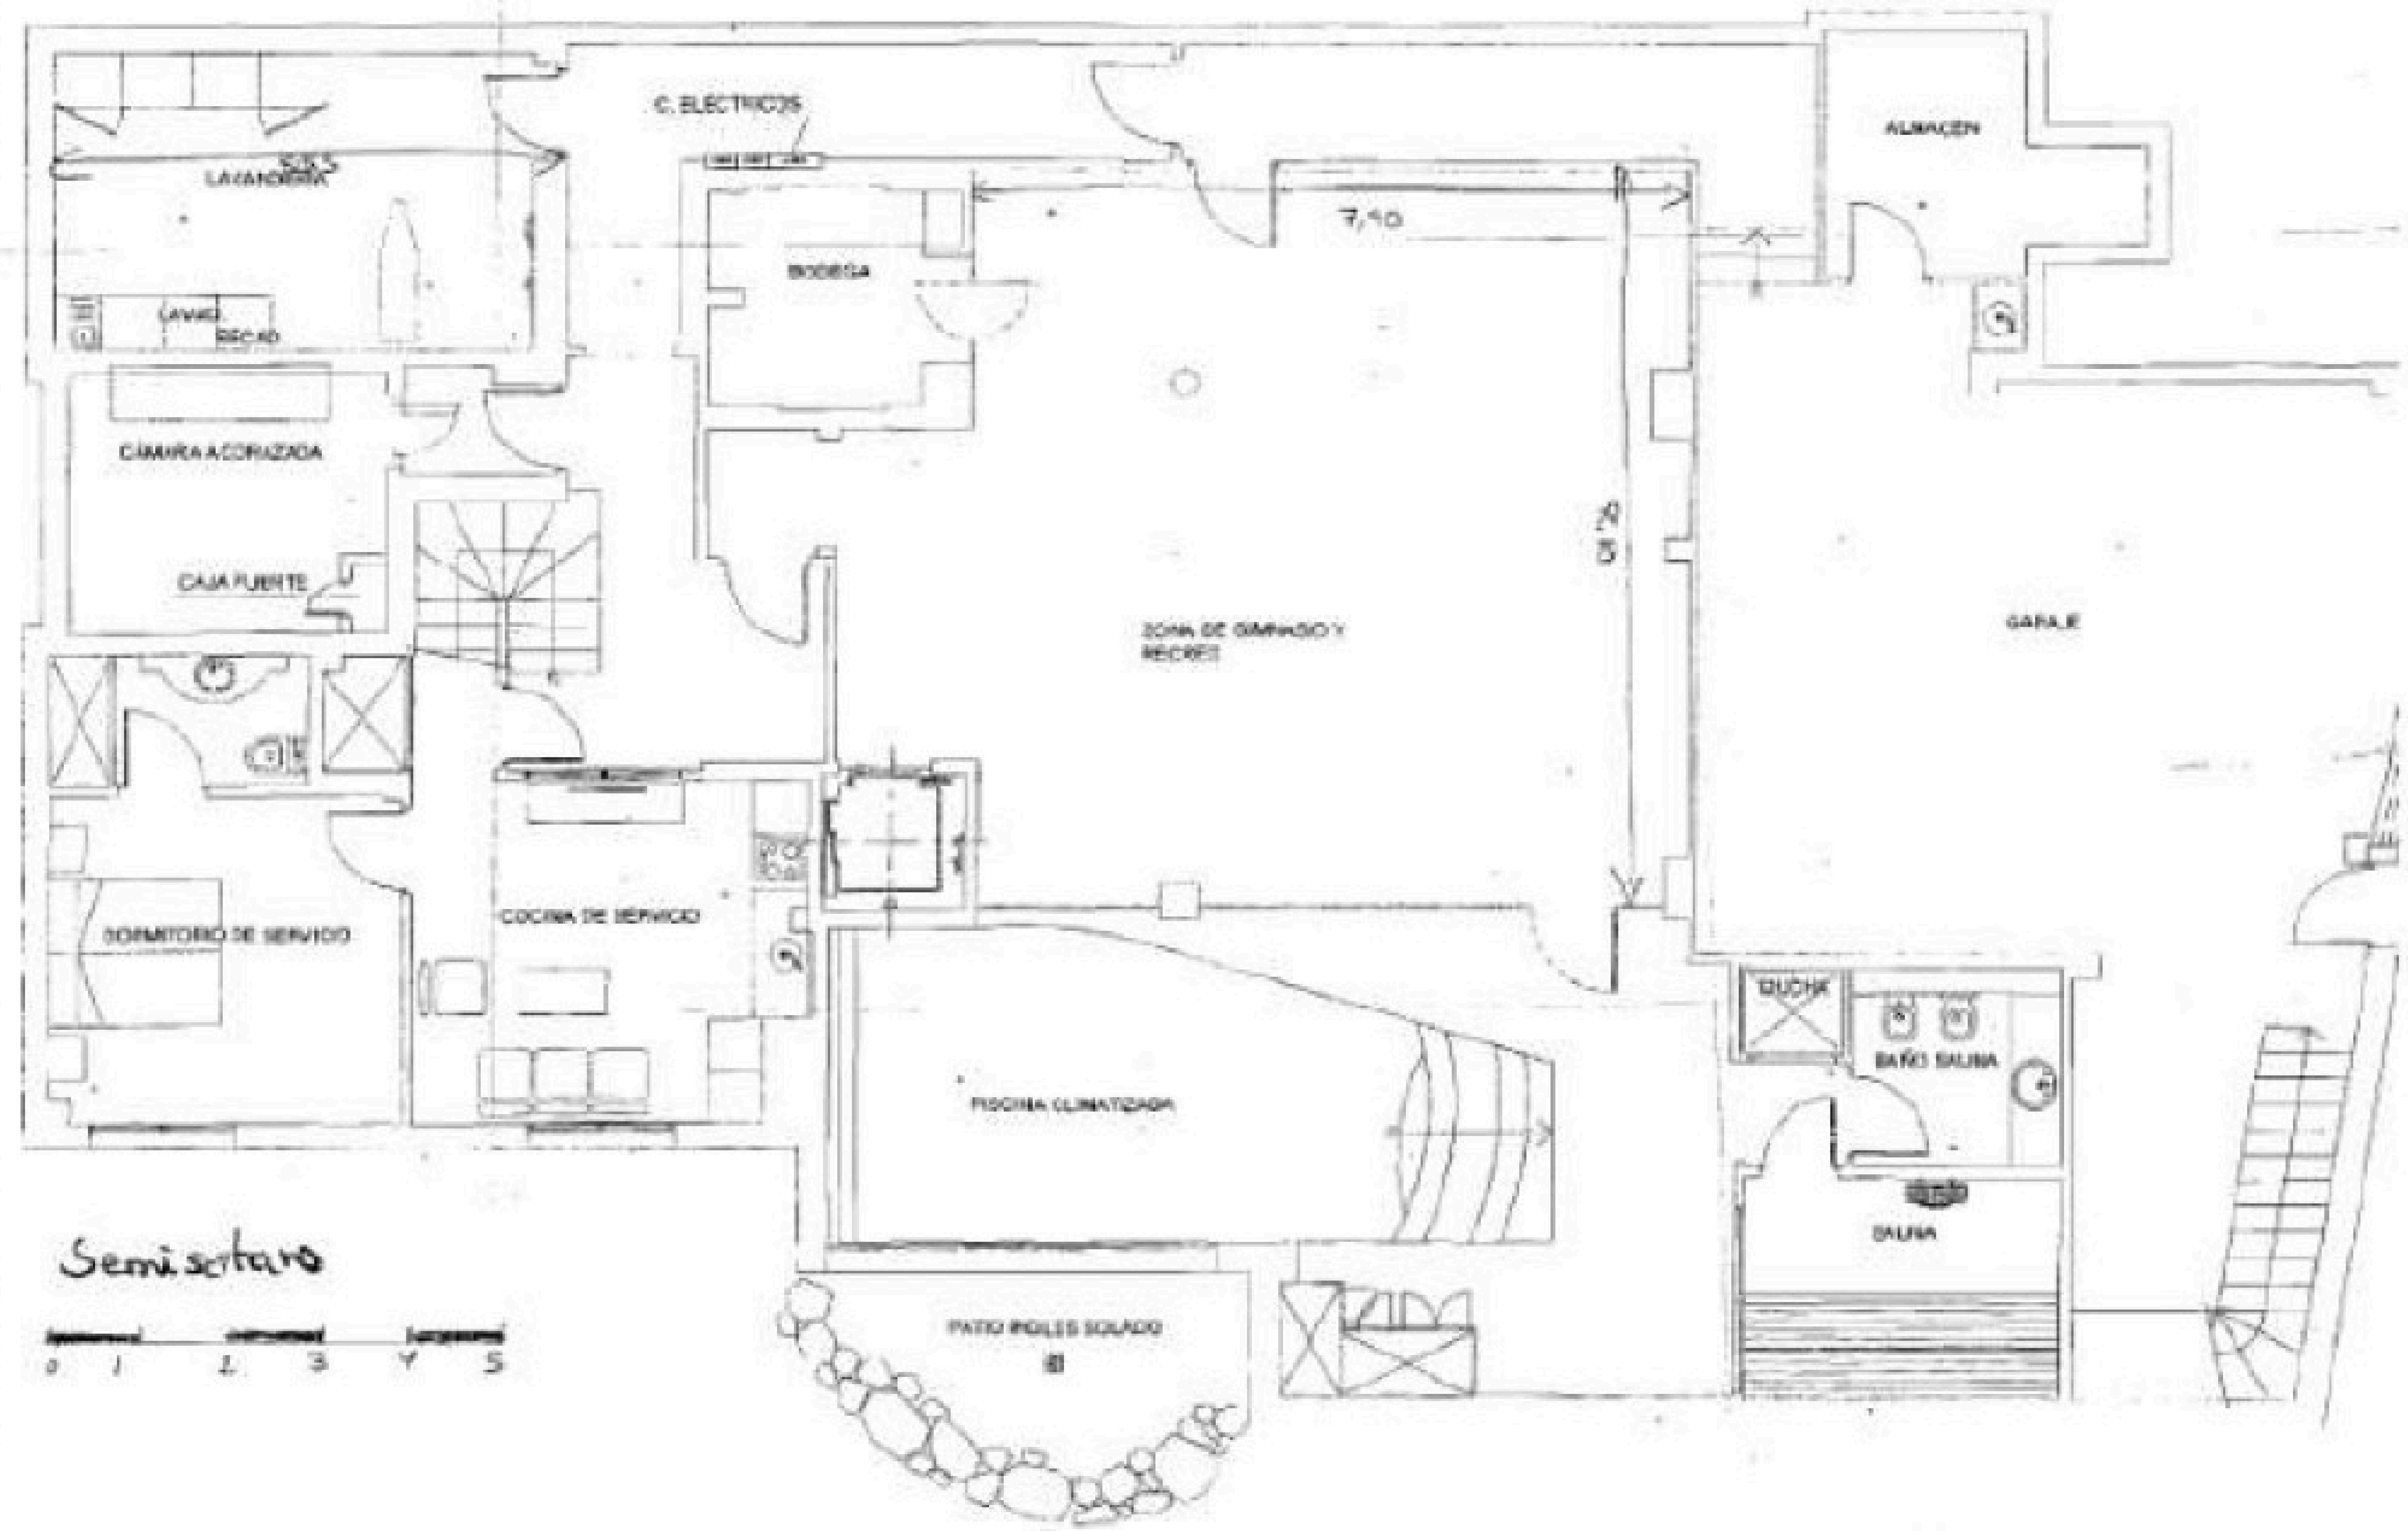

CHRISTIE'S  
INTERNATIONAL REAL ESTATE

— COSTA DEL SOL —

Floor plans Ref 2462

CHRISTIE'S  
INTERNATIONAL REAL ESTATE  
———— COSTA DEL SOL ————

Where *Luxury* lives

Velázquez, 1, 29602 Marbella, España  
+34 951 122 313 | marbella@cire-costadelsol.com