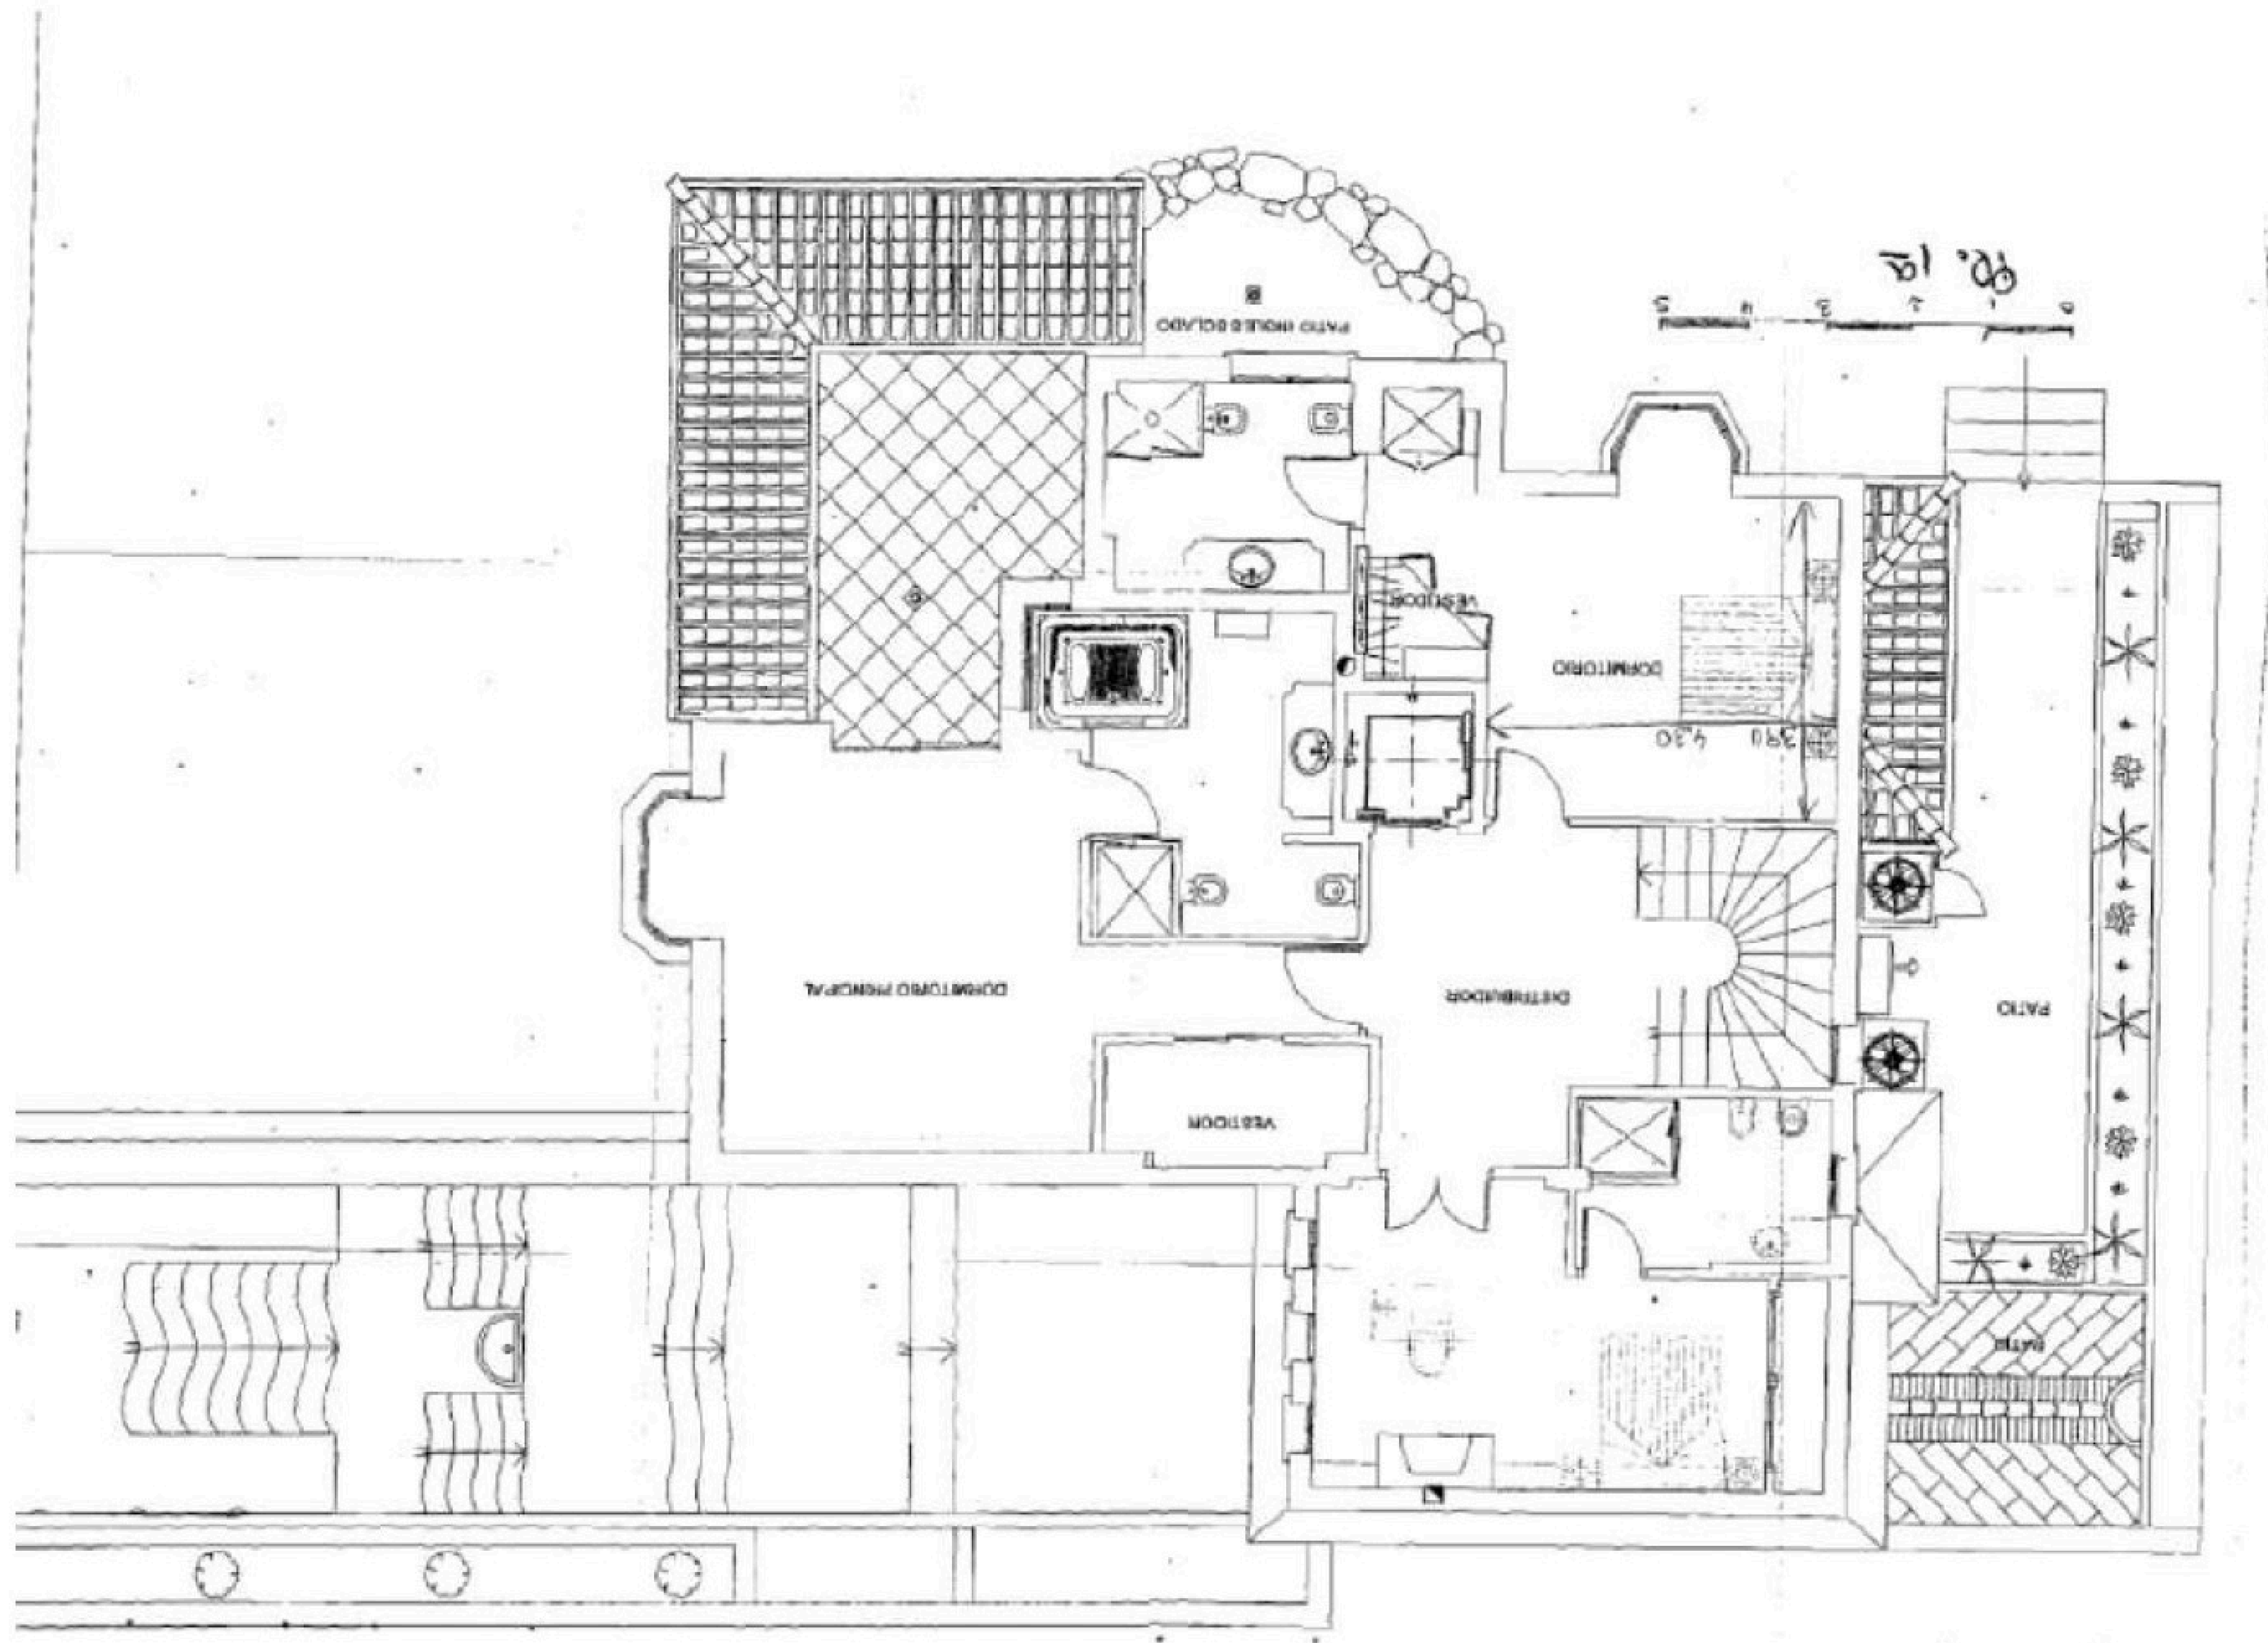

CHRISTIE'S  
INTERNATIONAL REAL ESTATE

— COSTA DEL SOL —

Floor plans Ref 2462

CHRISTIE'S  
INTERNATIONAL REAL ESTATE  
———— COSTA DEL SOL ————

Where *Luxury* lives

Velázquez, 1, 29602 Marbella, España  
+34 951 122 313 | marbella@cire-costadelsol.com