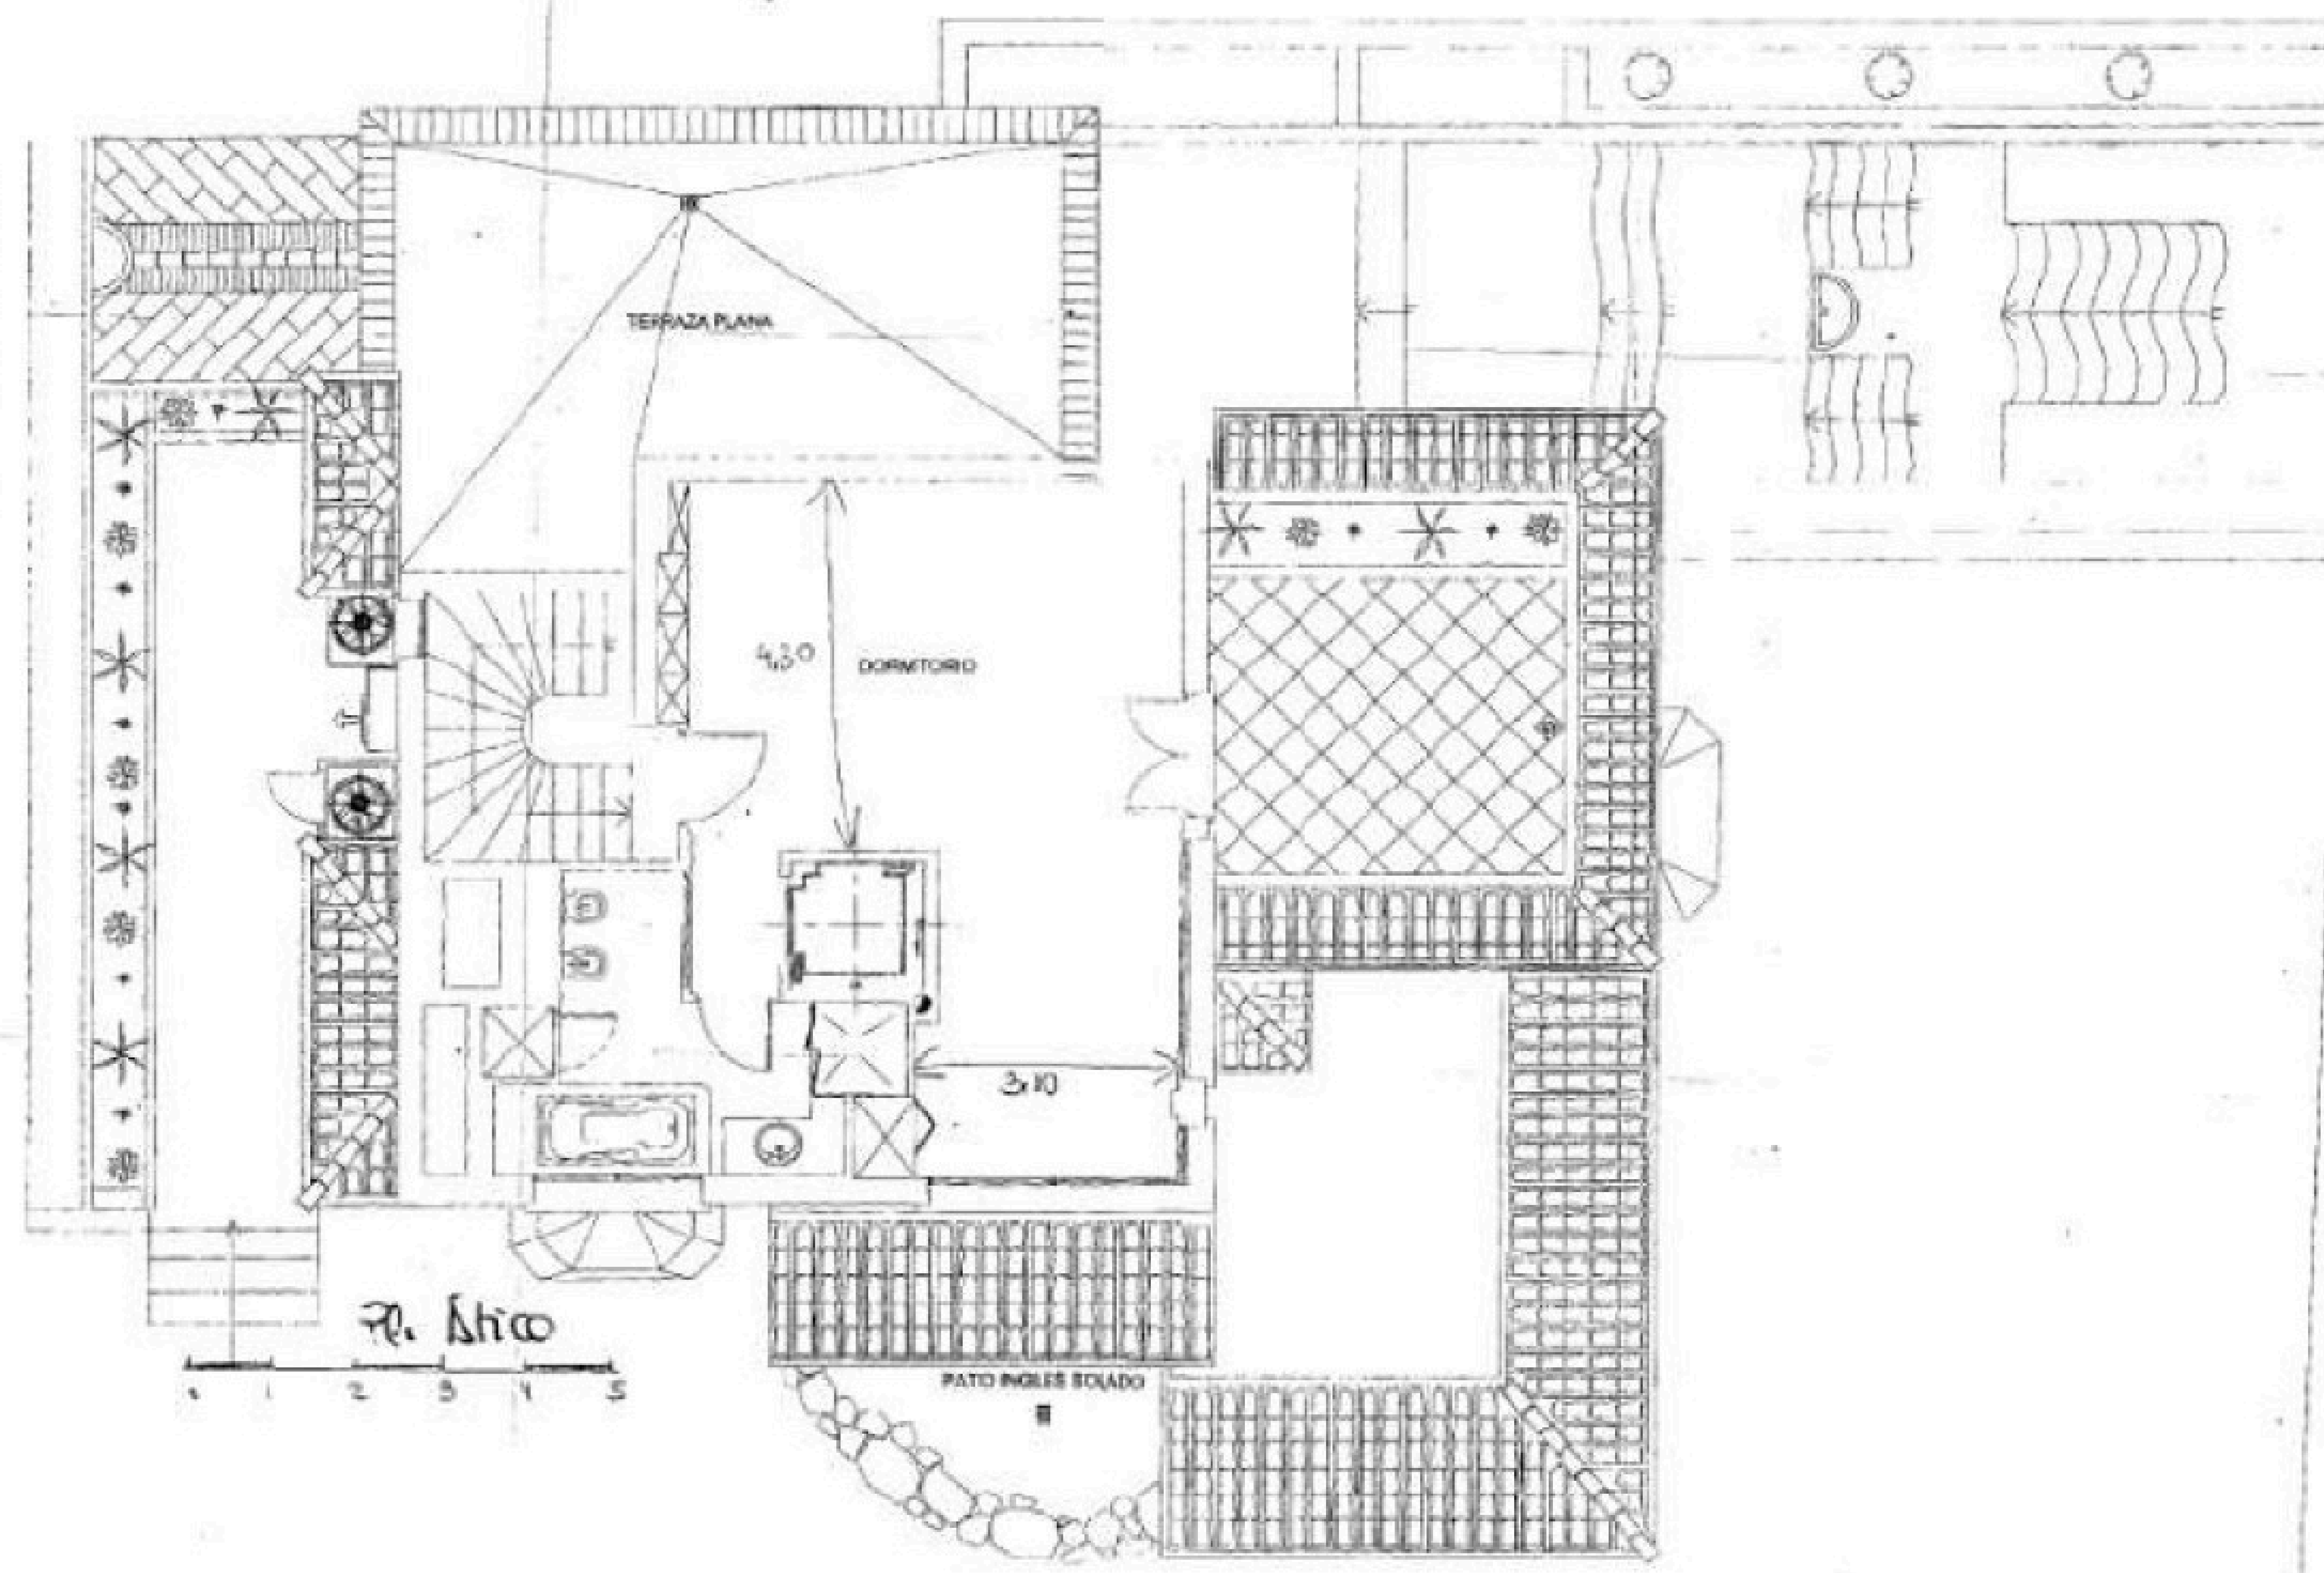

CHRISTIE'S  
INTERNATIONAL REAL ESTATE

— COSTA DEL SOL —

Floor plans Ref 2462

CHRISTIE'S  
INTERNATIONAL REAL ESTATE  
———— COSTA DEL SOL ————

Where *Luxury* lives

Velázquez, 1, 29602 Marbella, España  
+34 951 122 313 | marbella@cire-costadelsol.com