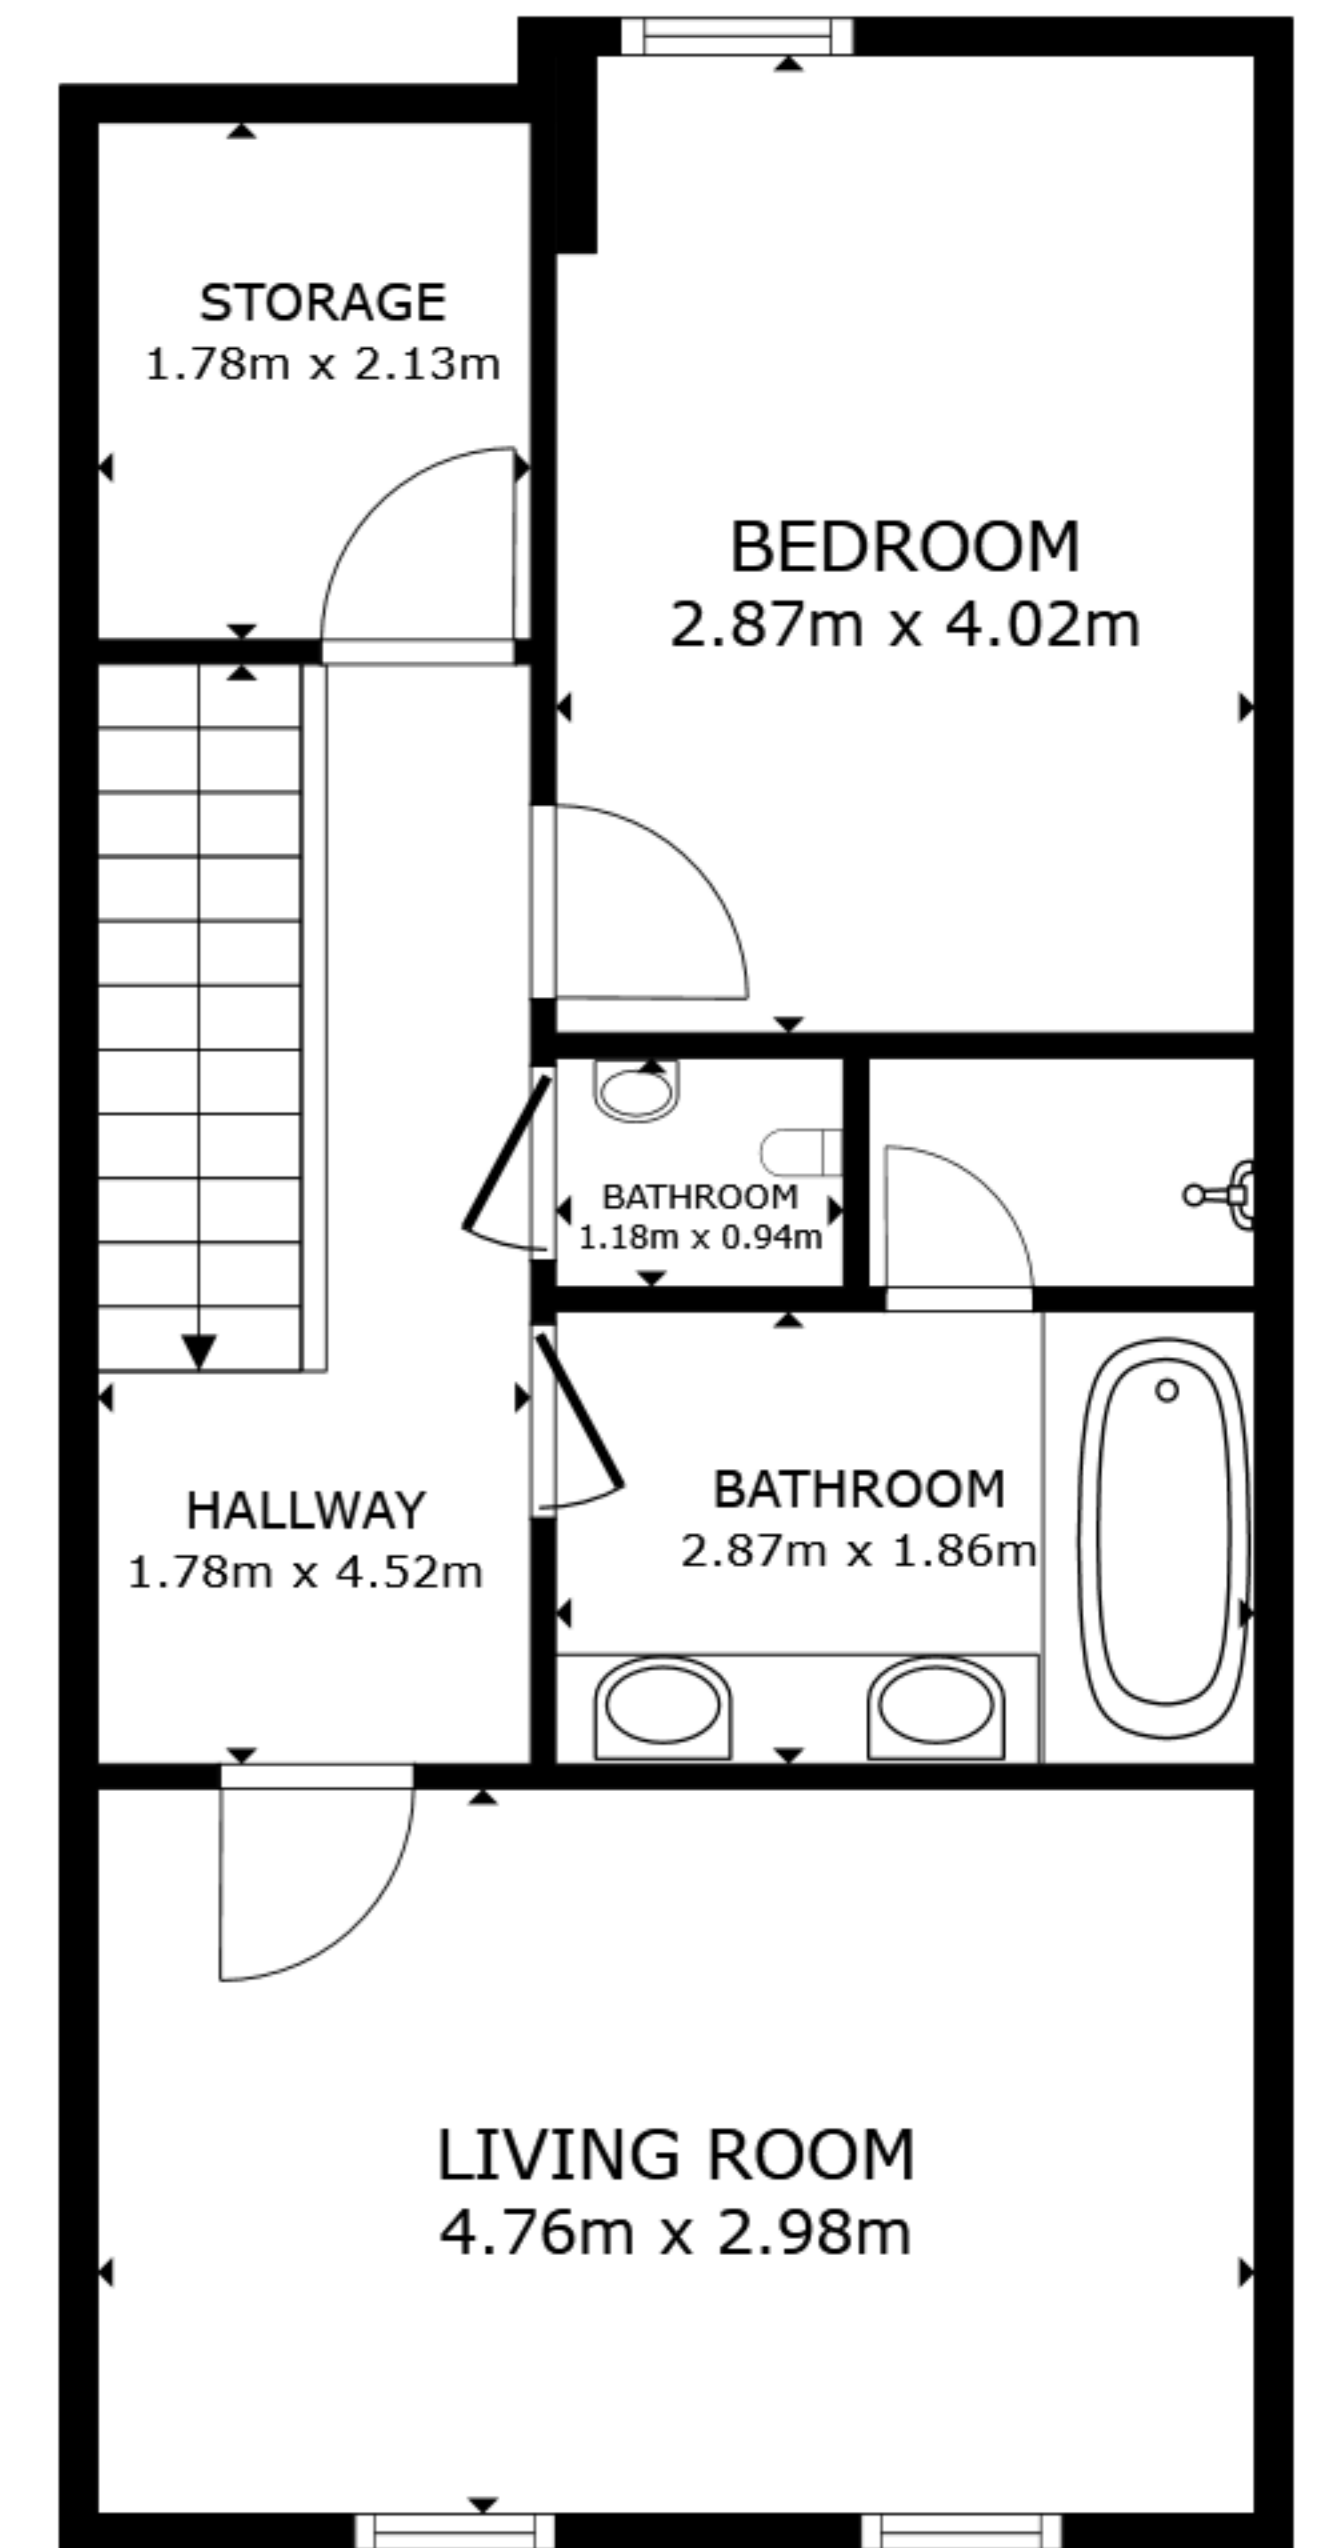

FLOOR 1

FLOOR 2

FLOOR 3

FLOOR 4

5TH FLOOR

GROSS INTERNAL AREA
 FLOOR 1 41.2 m² FLOOR 2 47.8 m² FLOOR 3 36.5 m² FLOOR 4 47.7 m² 5TH FLOOR 47.5 m²
 EXCLUDED AREAS : BALCONY 10.7 m²
 TOTAL : 220.7 m²

SIZES AND DIMENSIONS ARE APPROXIMATE, ACTUAL MAY VARY.