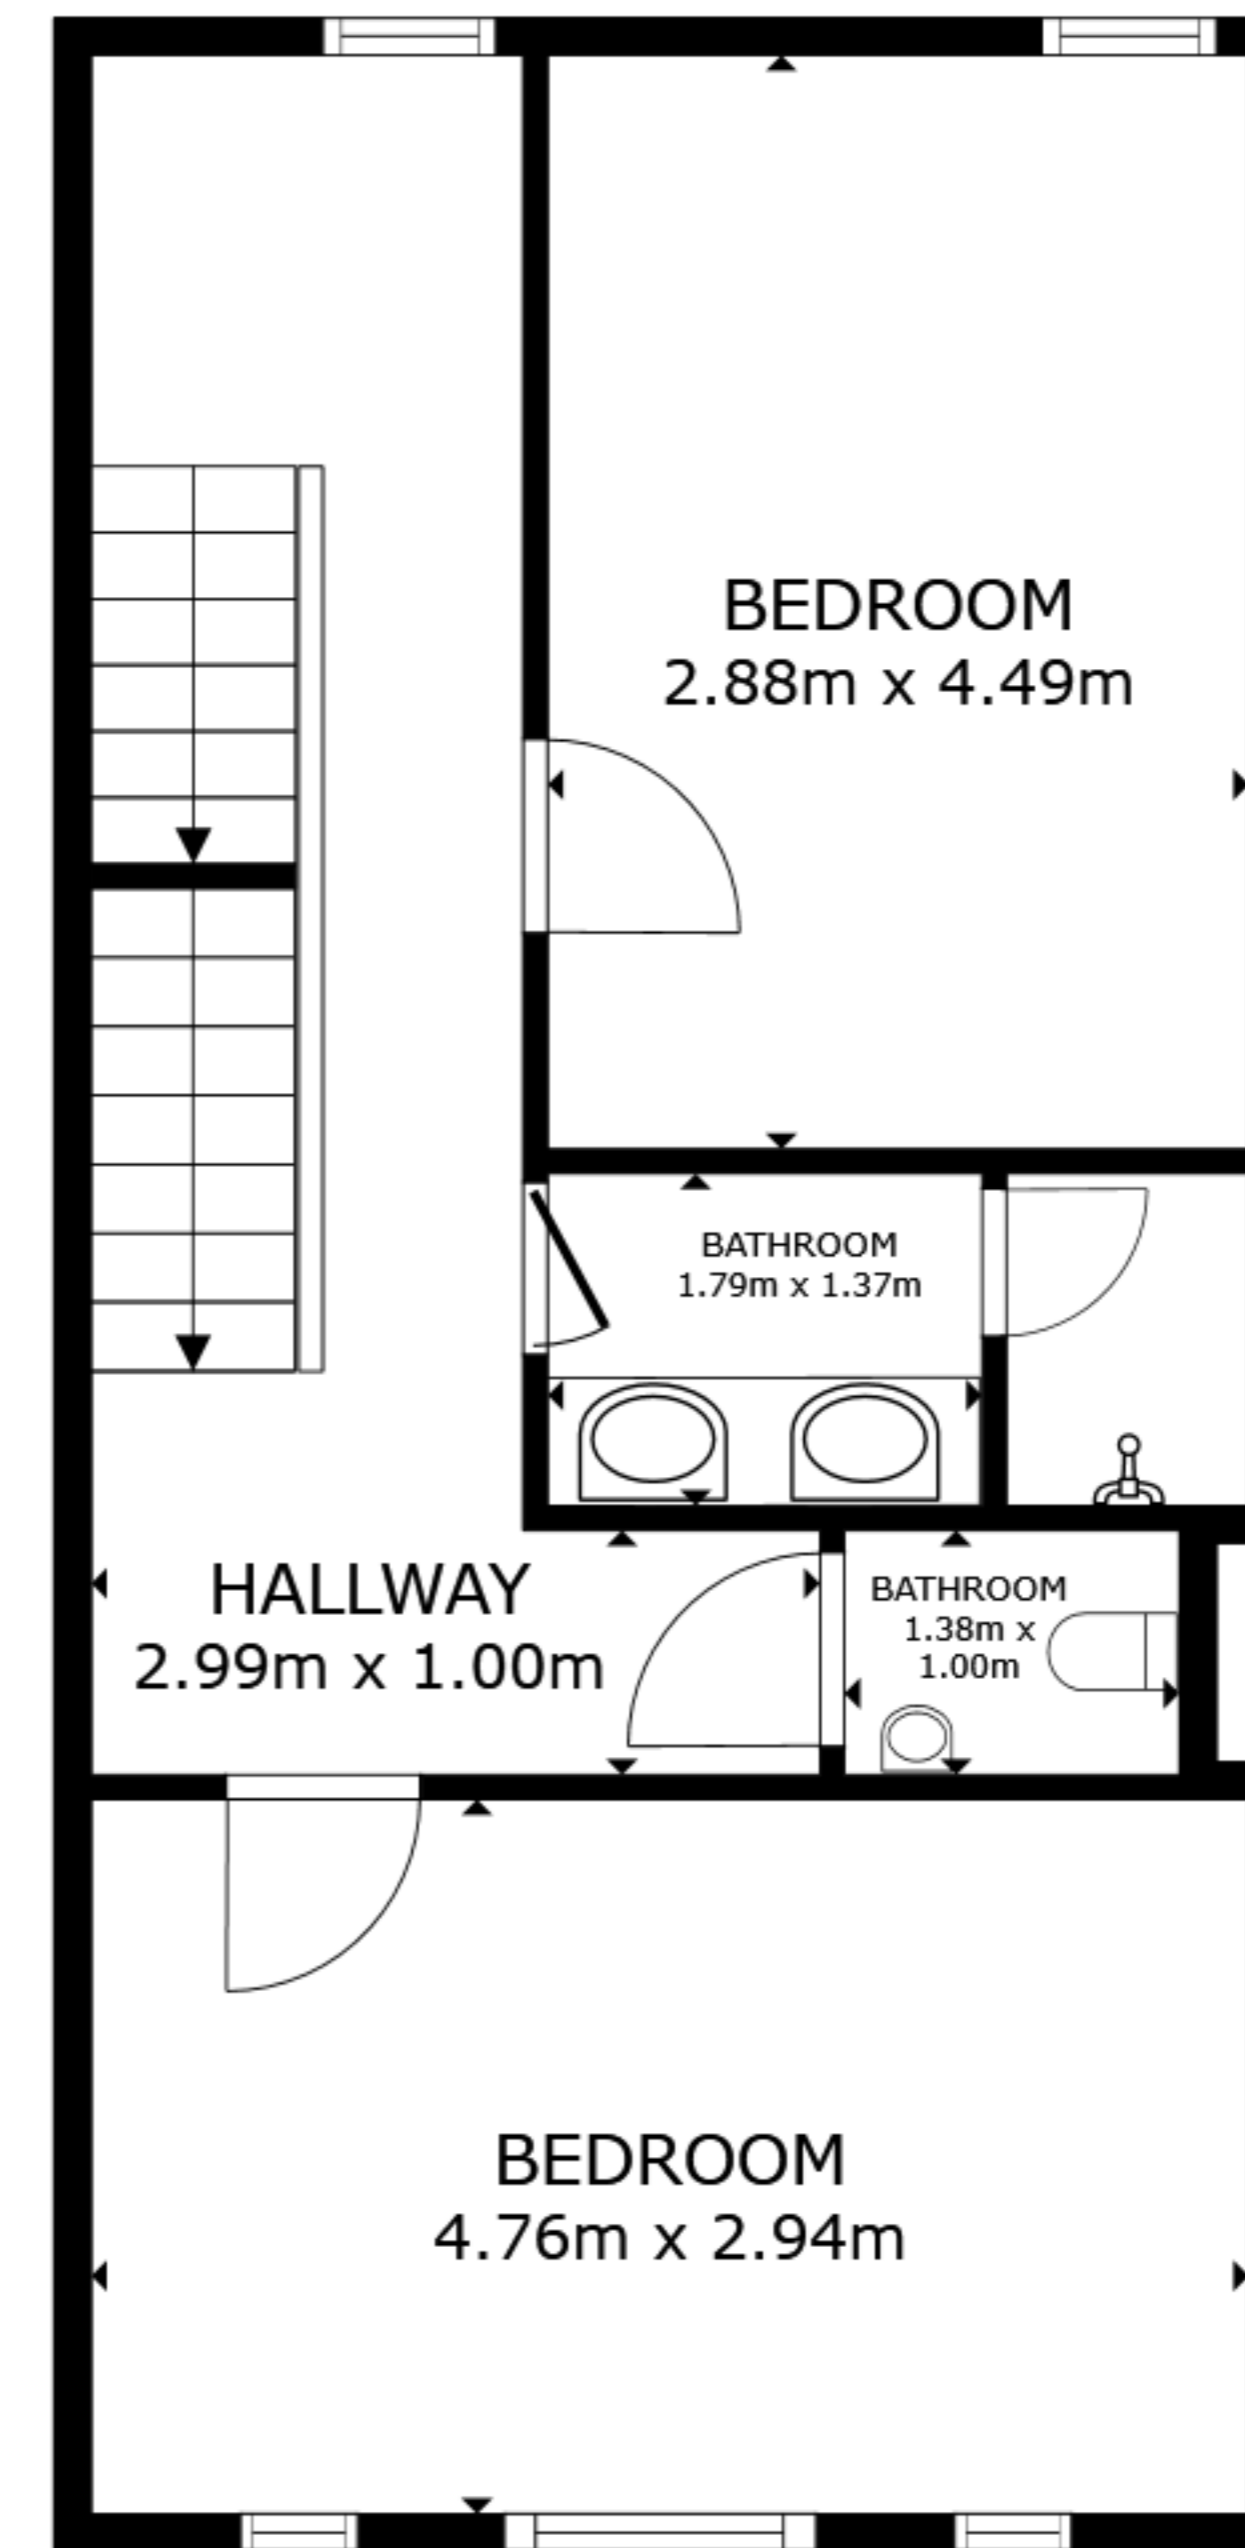

FLOOR 1

FLOOR 2

FLOOR 3

FLOOR 4

5TH FLOOR

GROSS INTERNAL AREA
 FLOOR 1 41.2 m² FLOOR 2 47.8 m² FLOOR 3 36.5 m² FLOOR 4 47.7 m² 5TH FLOOR 47.5 m²
 EXCLUDED AREAS : BALCONY 10.7 m²
 TOTAL : 220.7 m²

SIZES AND DIMENSIONS ARE APPROXIMATE, ACTUAL MAY VARY.