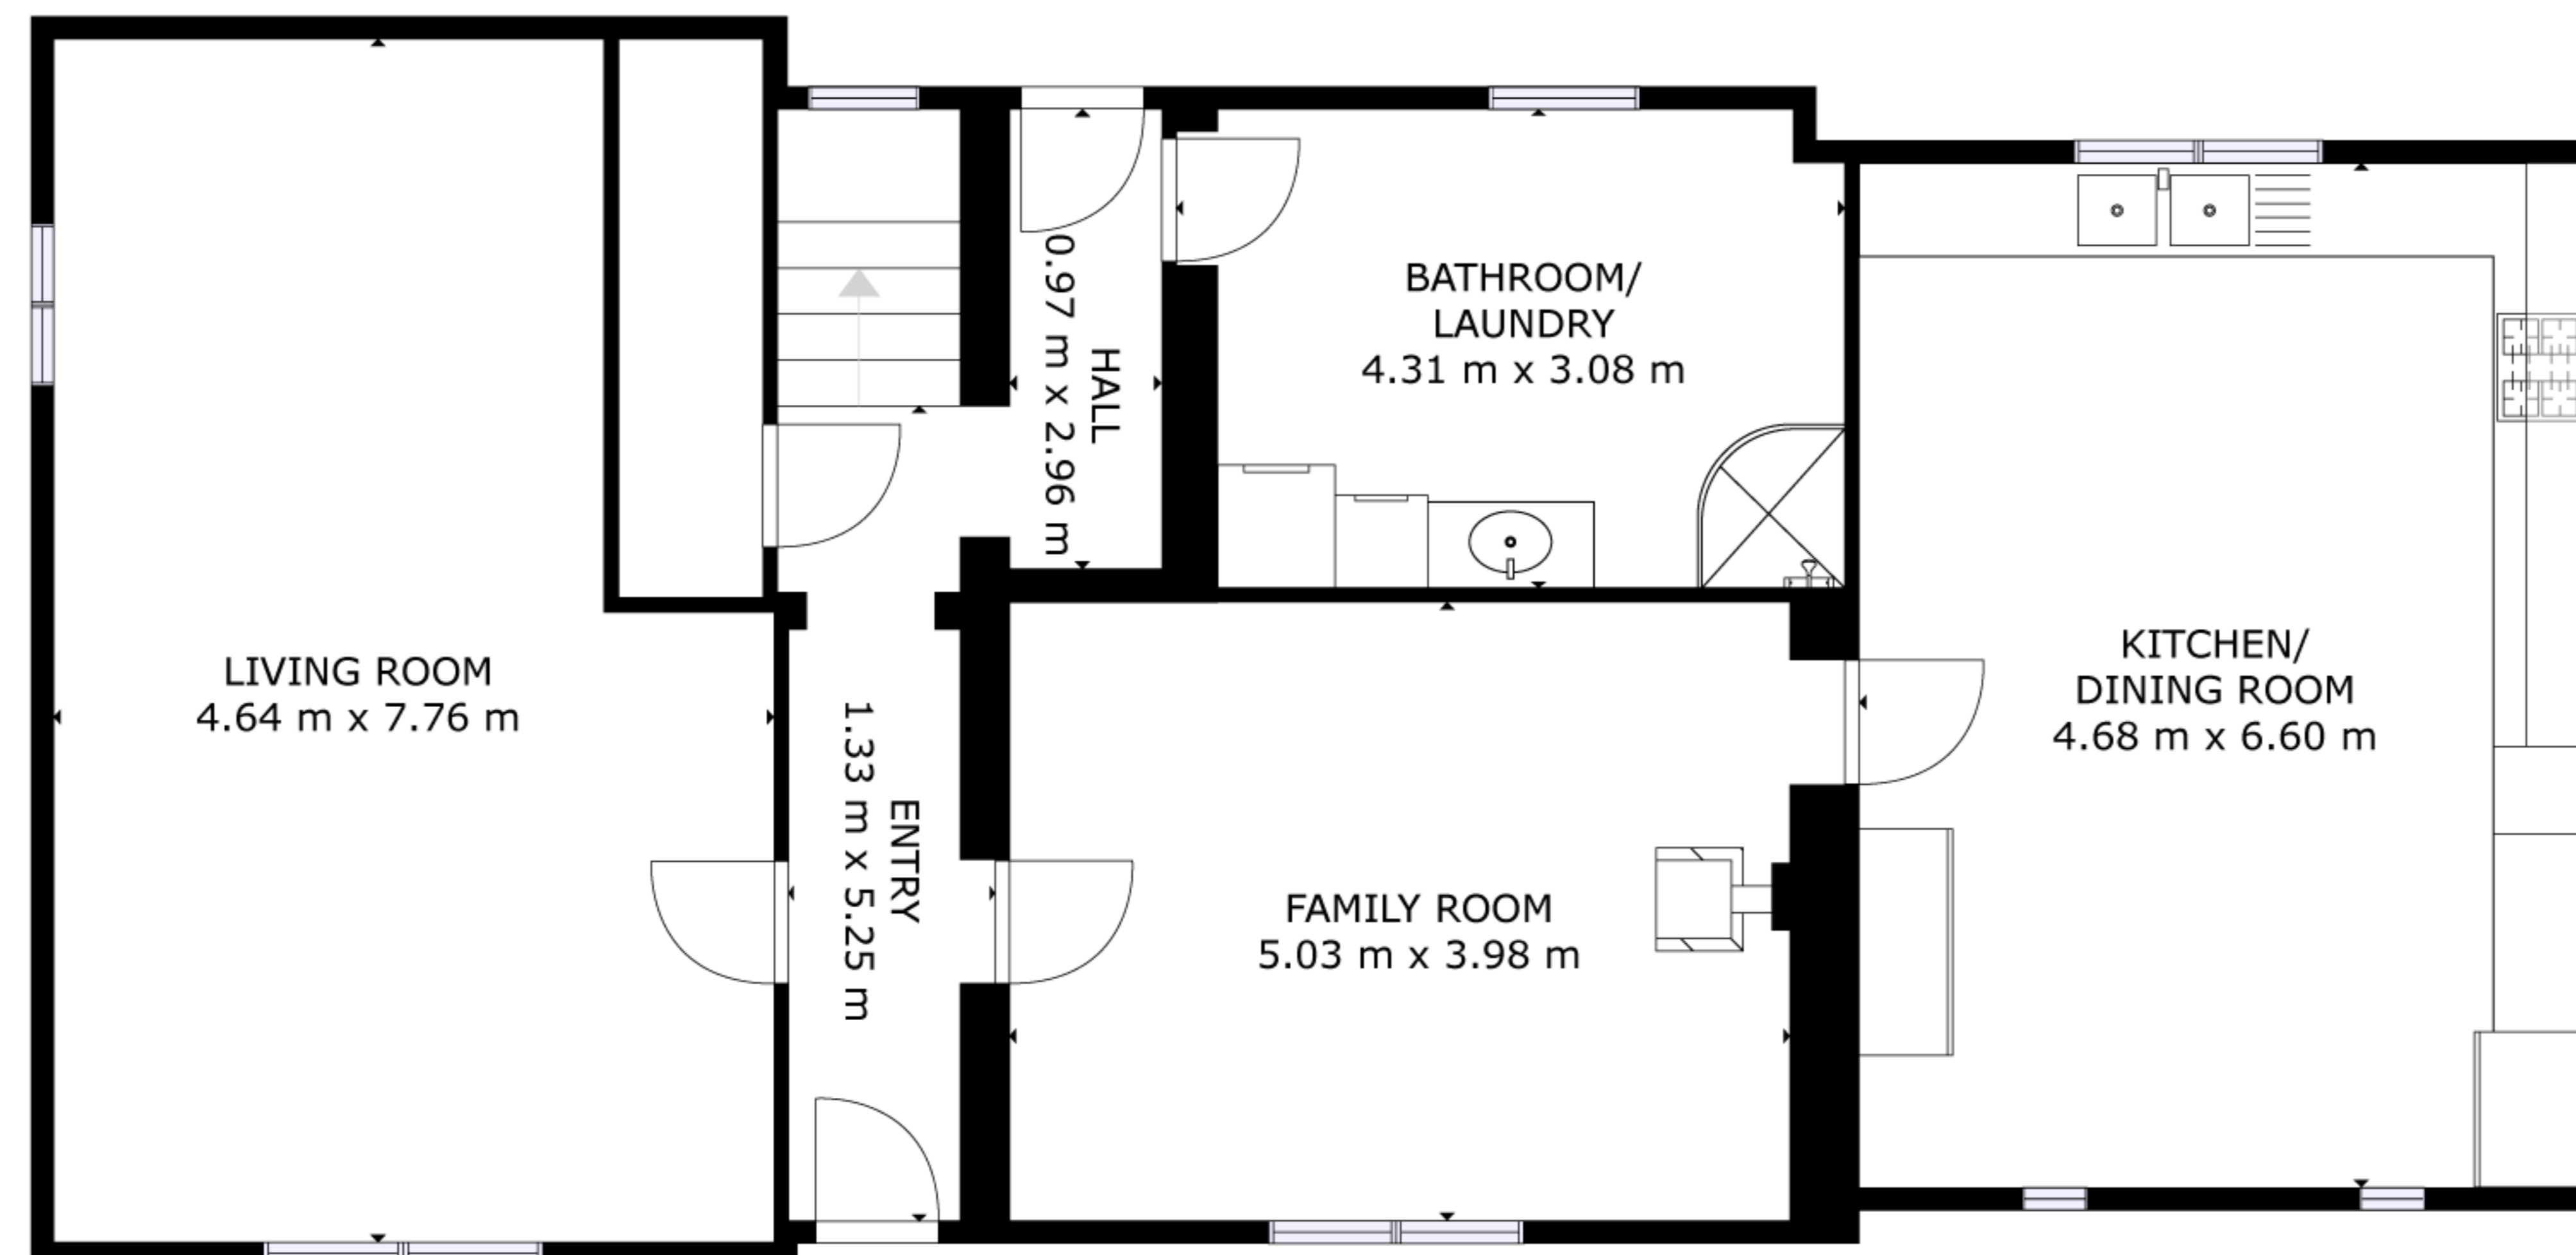

FLOOR 2

FLOOR 3

FLOOR 1

GROSS INTERNAL AREA
 FLOOR 1: 117 m², FLOOR 2: 118 m², FLOOR 3: 64 m²
 TOTAL: 299 m²
 SIZES AND DIMENSIONS ARE APPROXIMATE, ACTUAL MAY VARY.