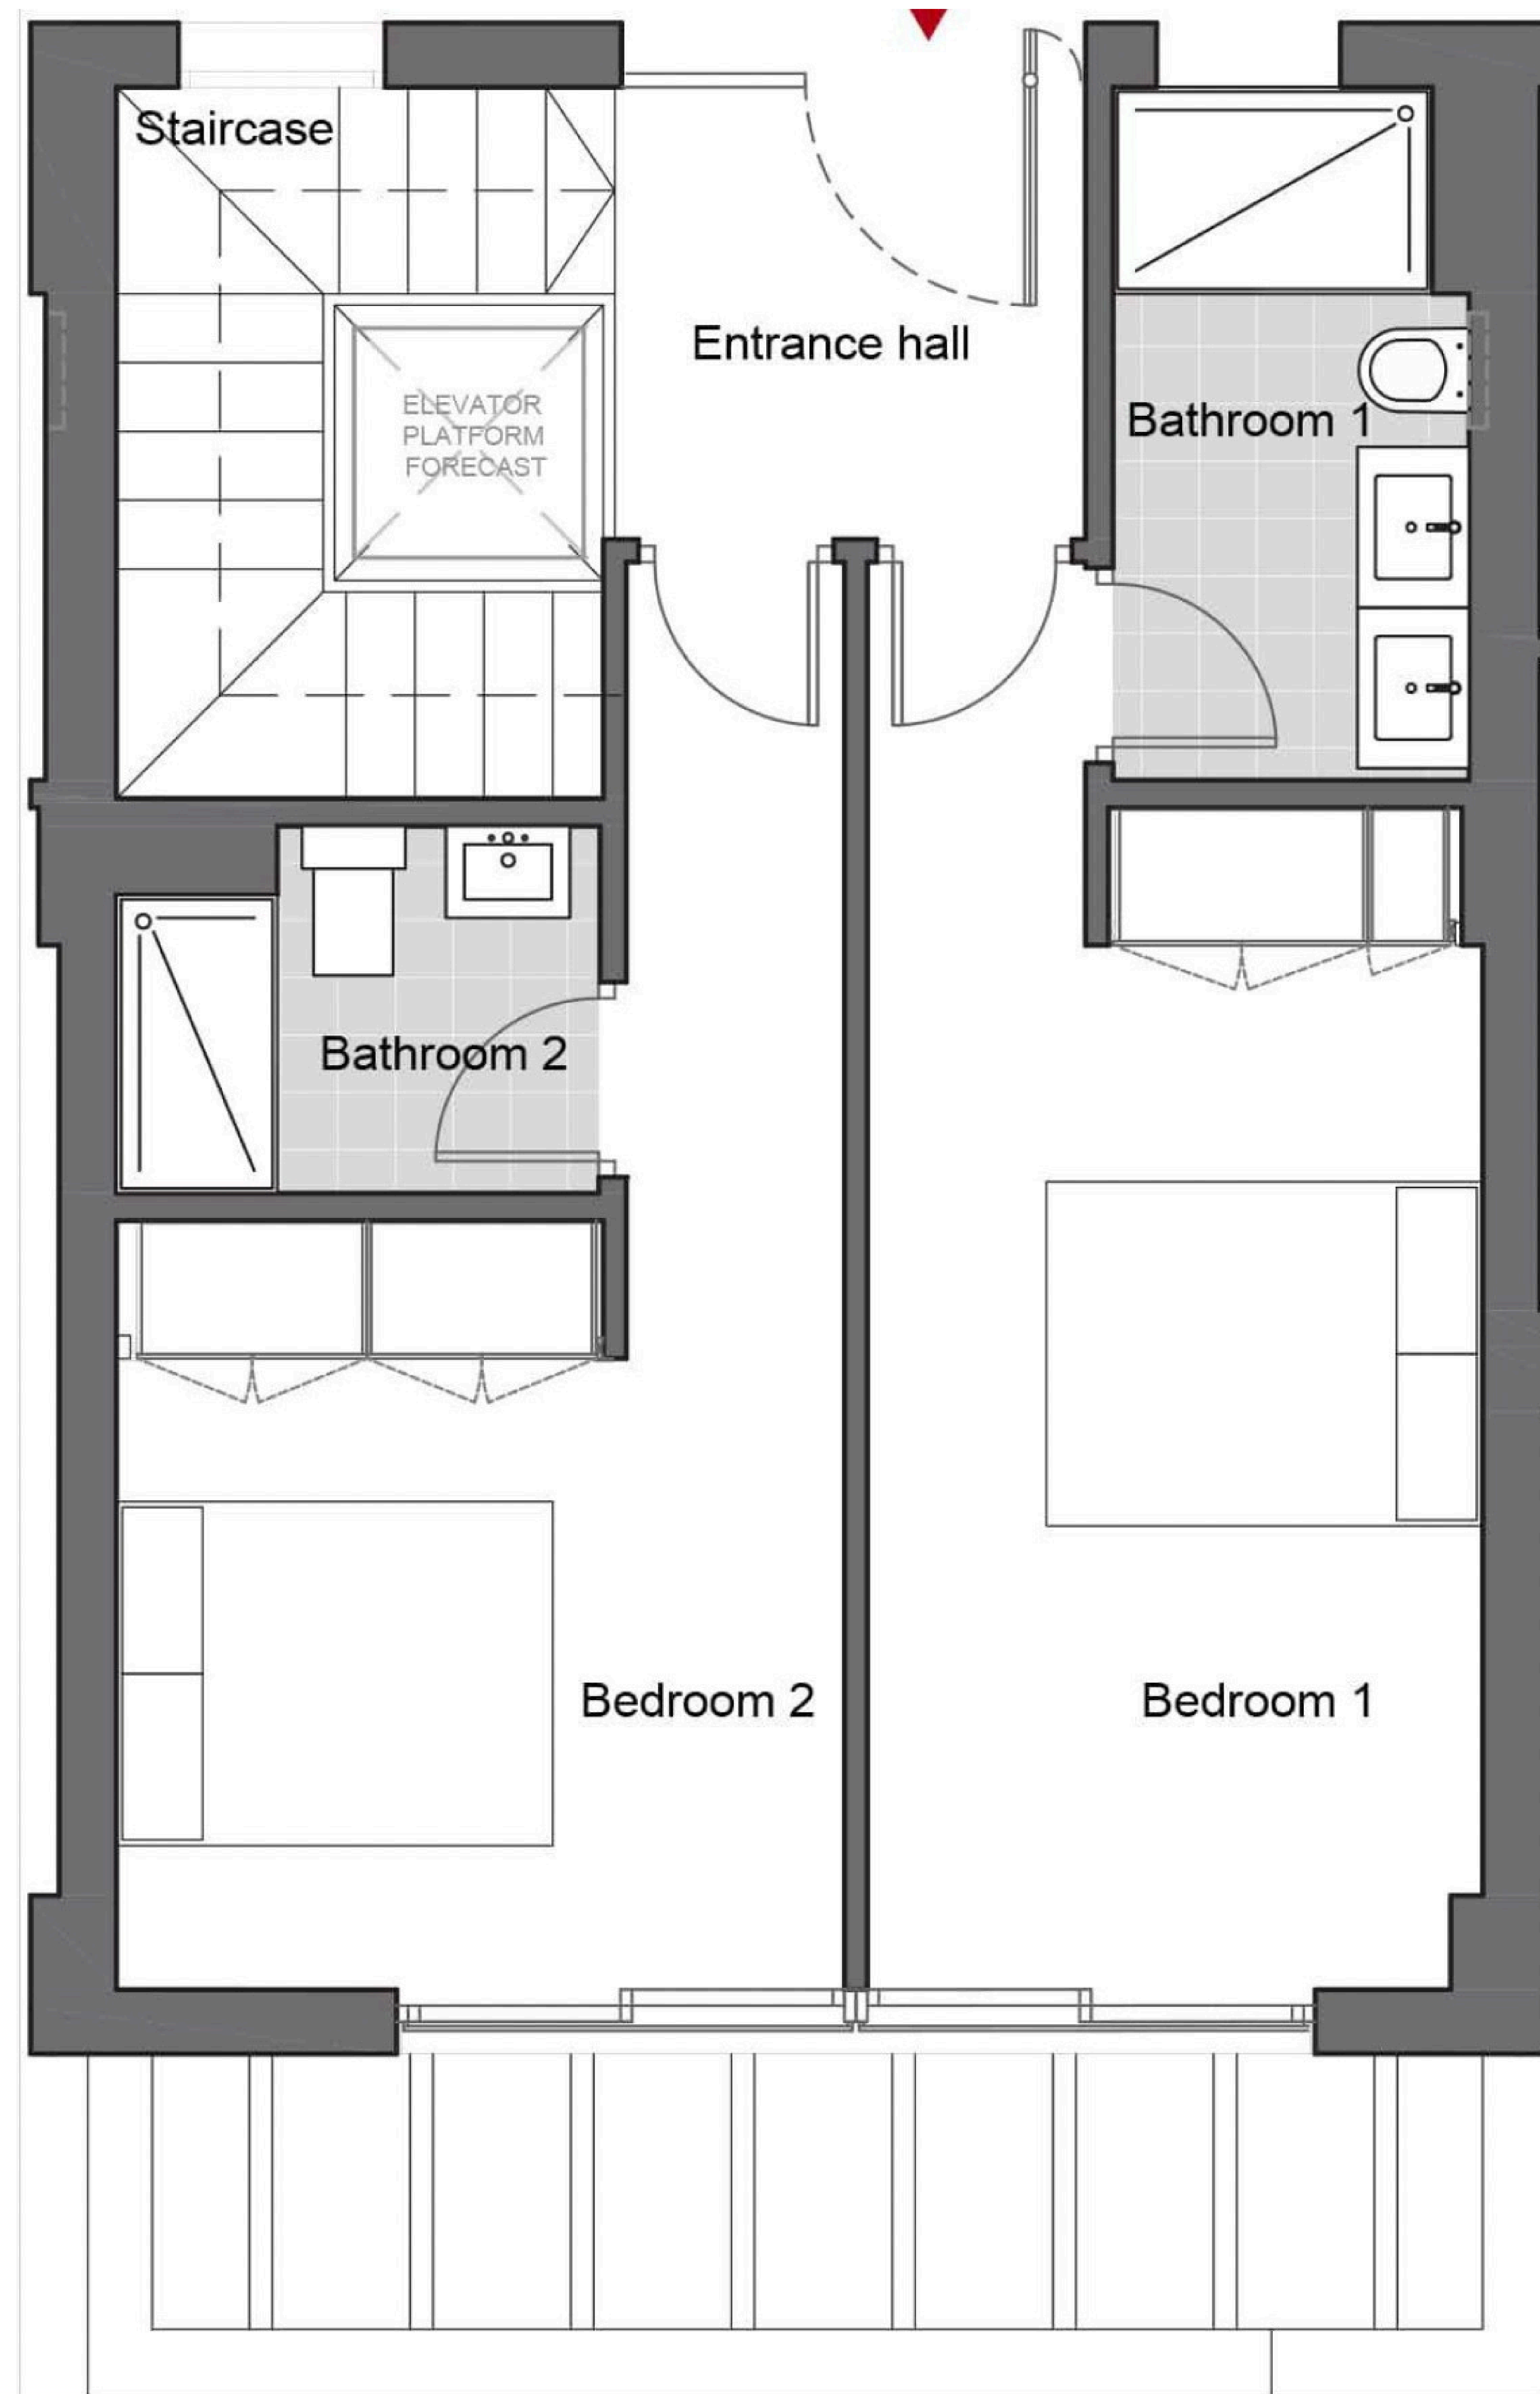

CHRISTIE'S
INTERNATIONAL REAL ESTATE

———— COSTA DEL SOL ————

Floor plans Ref. 2335

CHRISTIE'S
INTERNATIONAL REAL ESTATE
—— COSTA DEL SOL ——

Where *Luxury* lives

Velázquez, 1, 29602 Marbella, España
+34 951 122 313 | marbella@cire-costadelsol.com