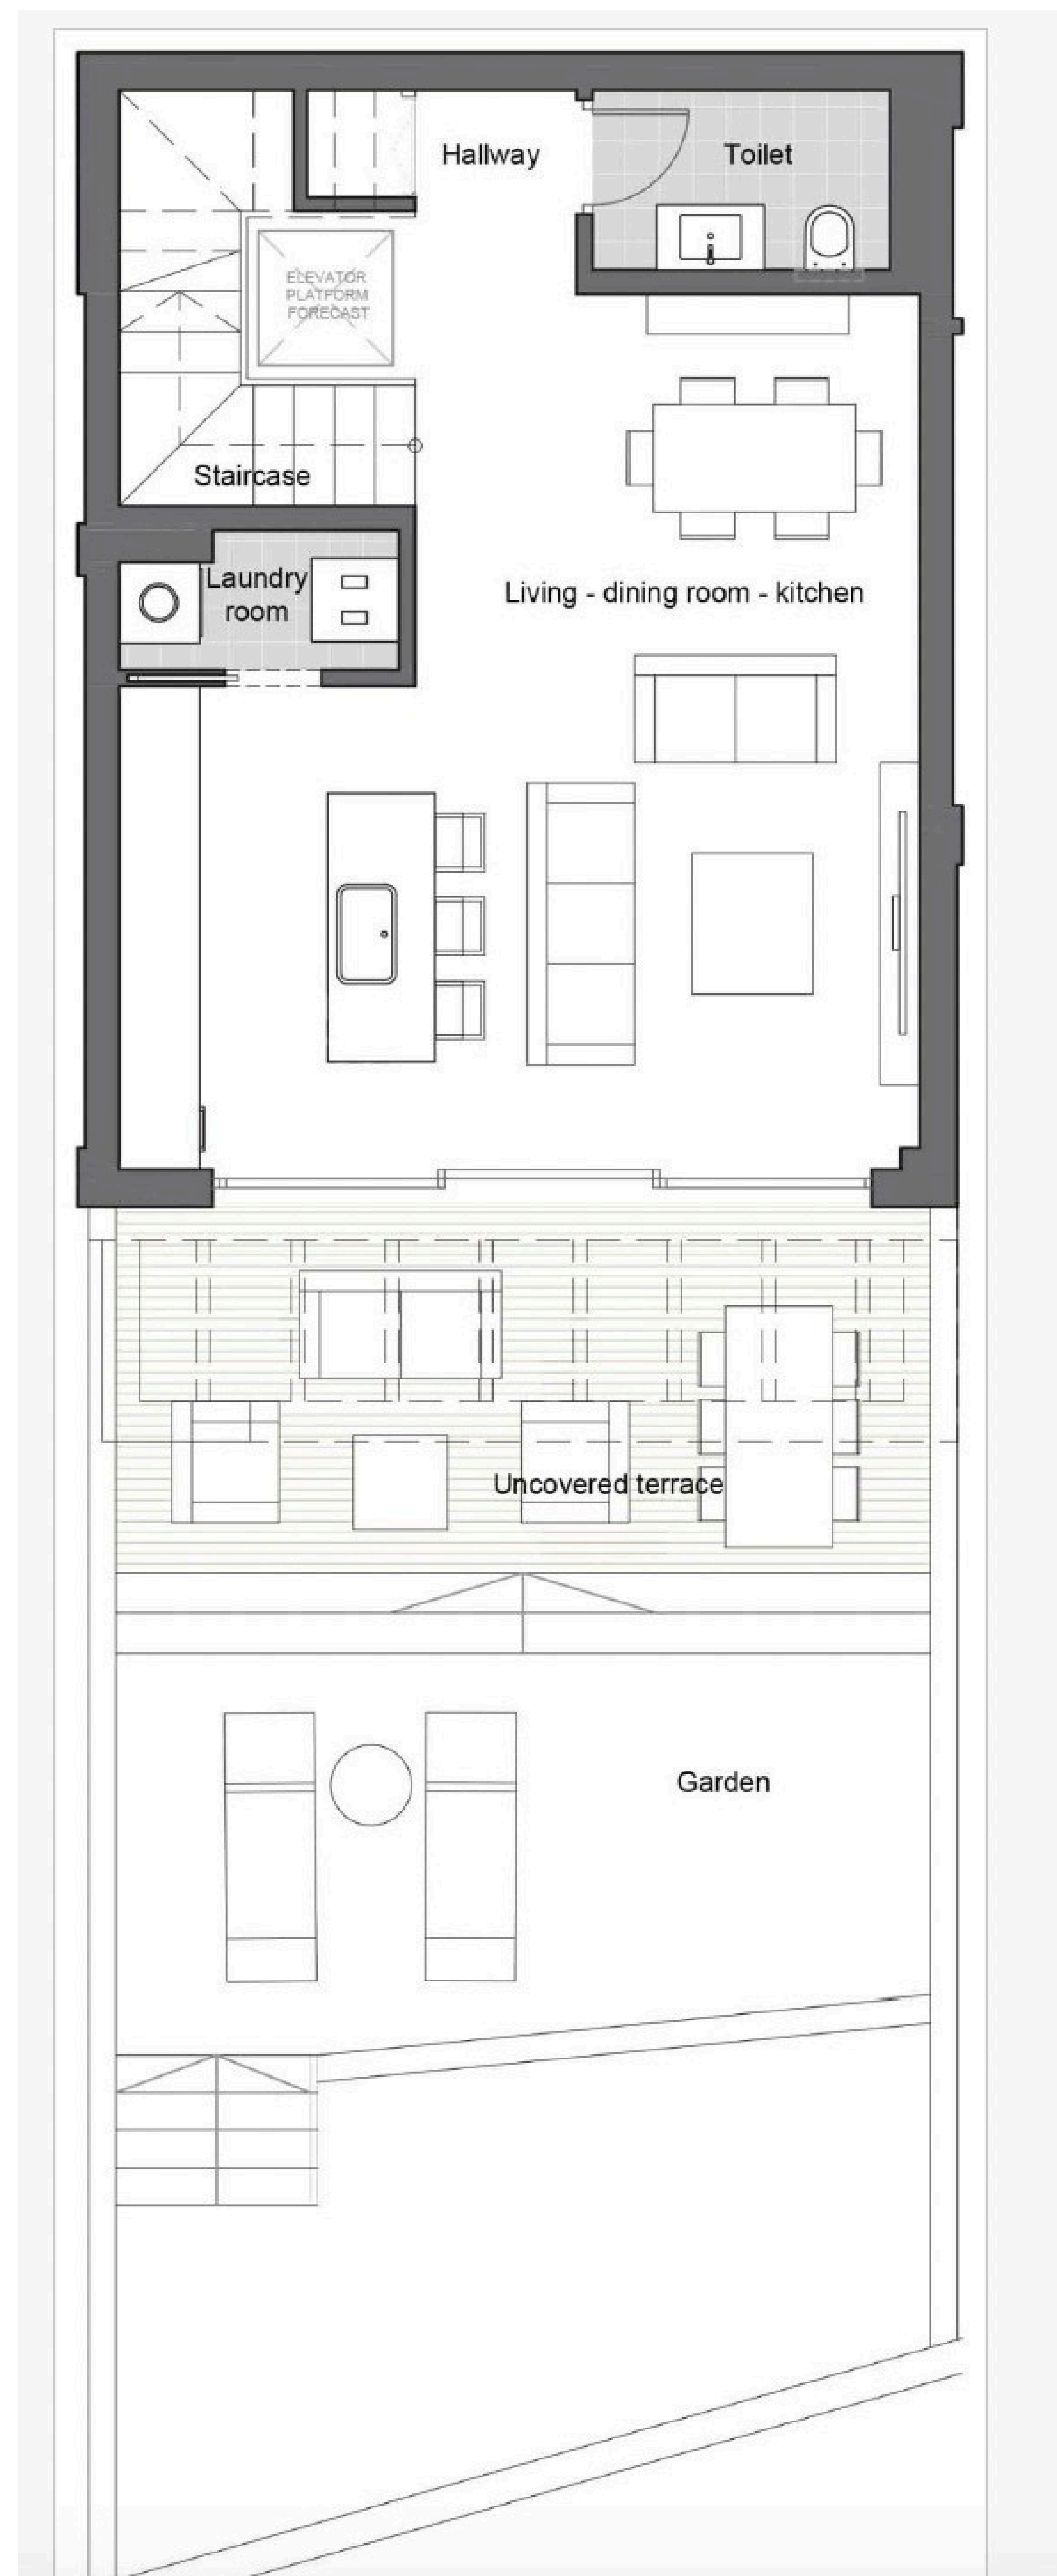

CHRISTIE'S
INTERNATIONAL REAL ESTATE

———— COSTA DEL SOL ————

Floor plans Ref. 2335

CHRISTIE'S
INTERNATIONAL REAL ESTATE
—— COSTA DEL SOL ——

Where *Luxury* lives

Velázquez, 1, 29602 Marbella, España
+34 951 122 313 | marbella@cire-costadelsol.com