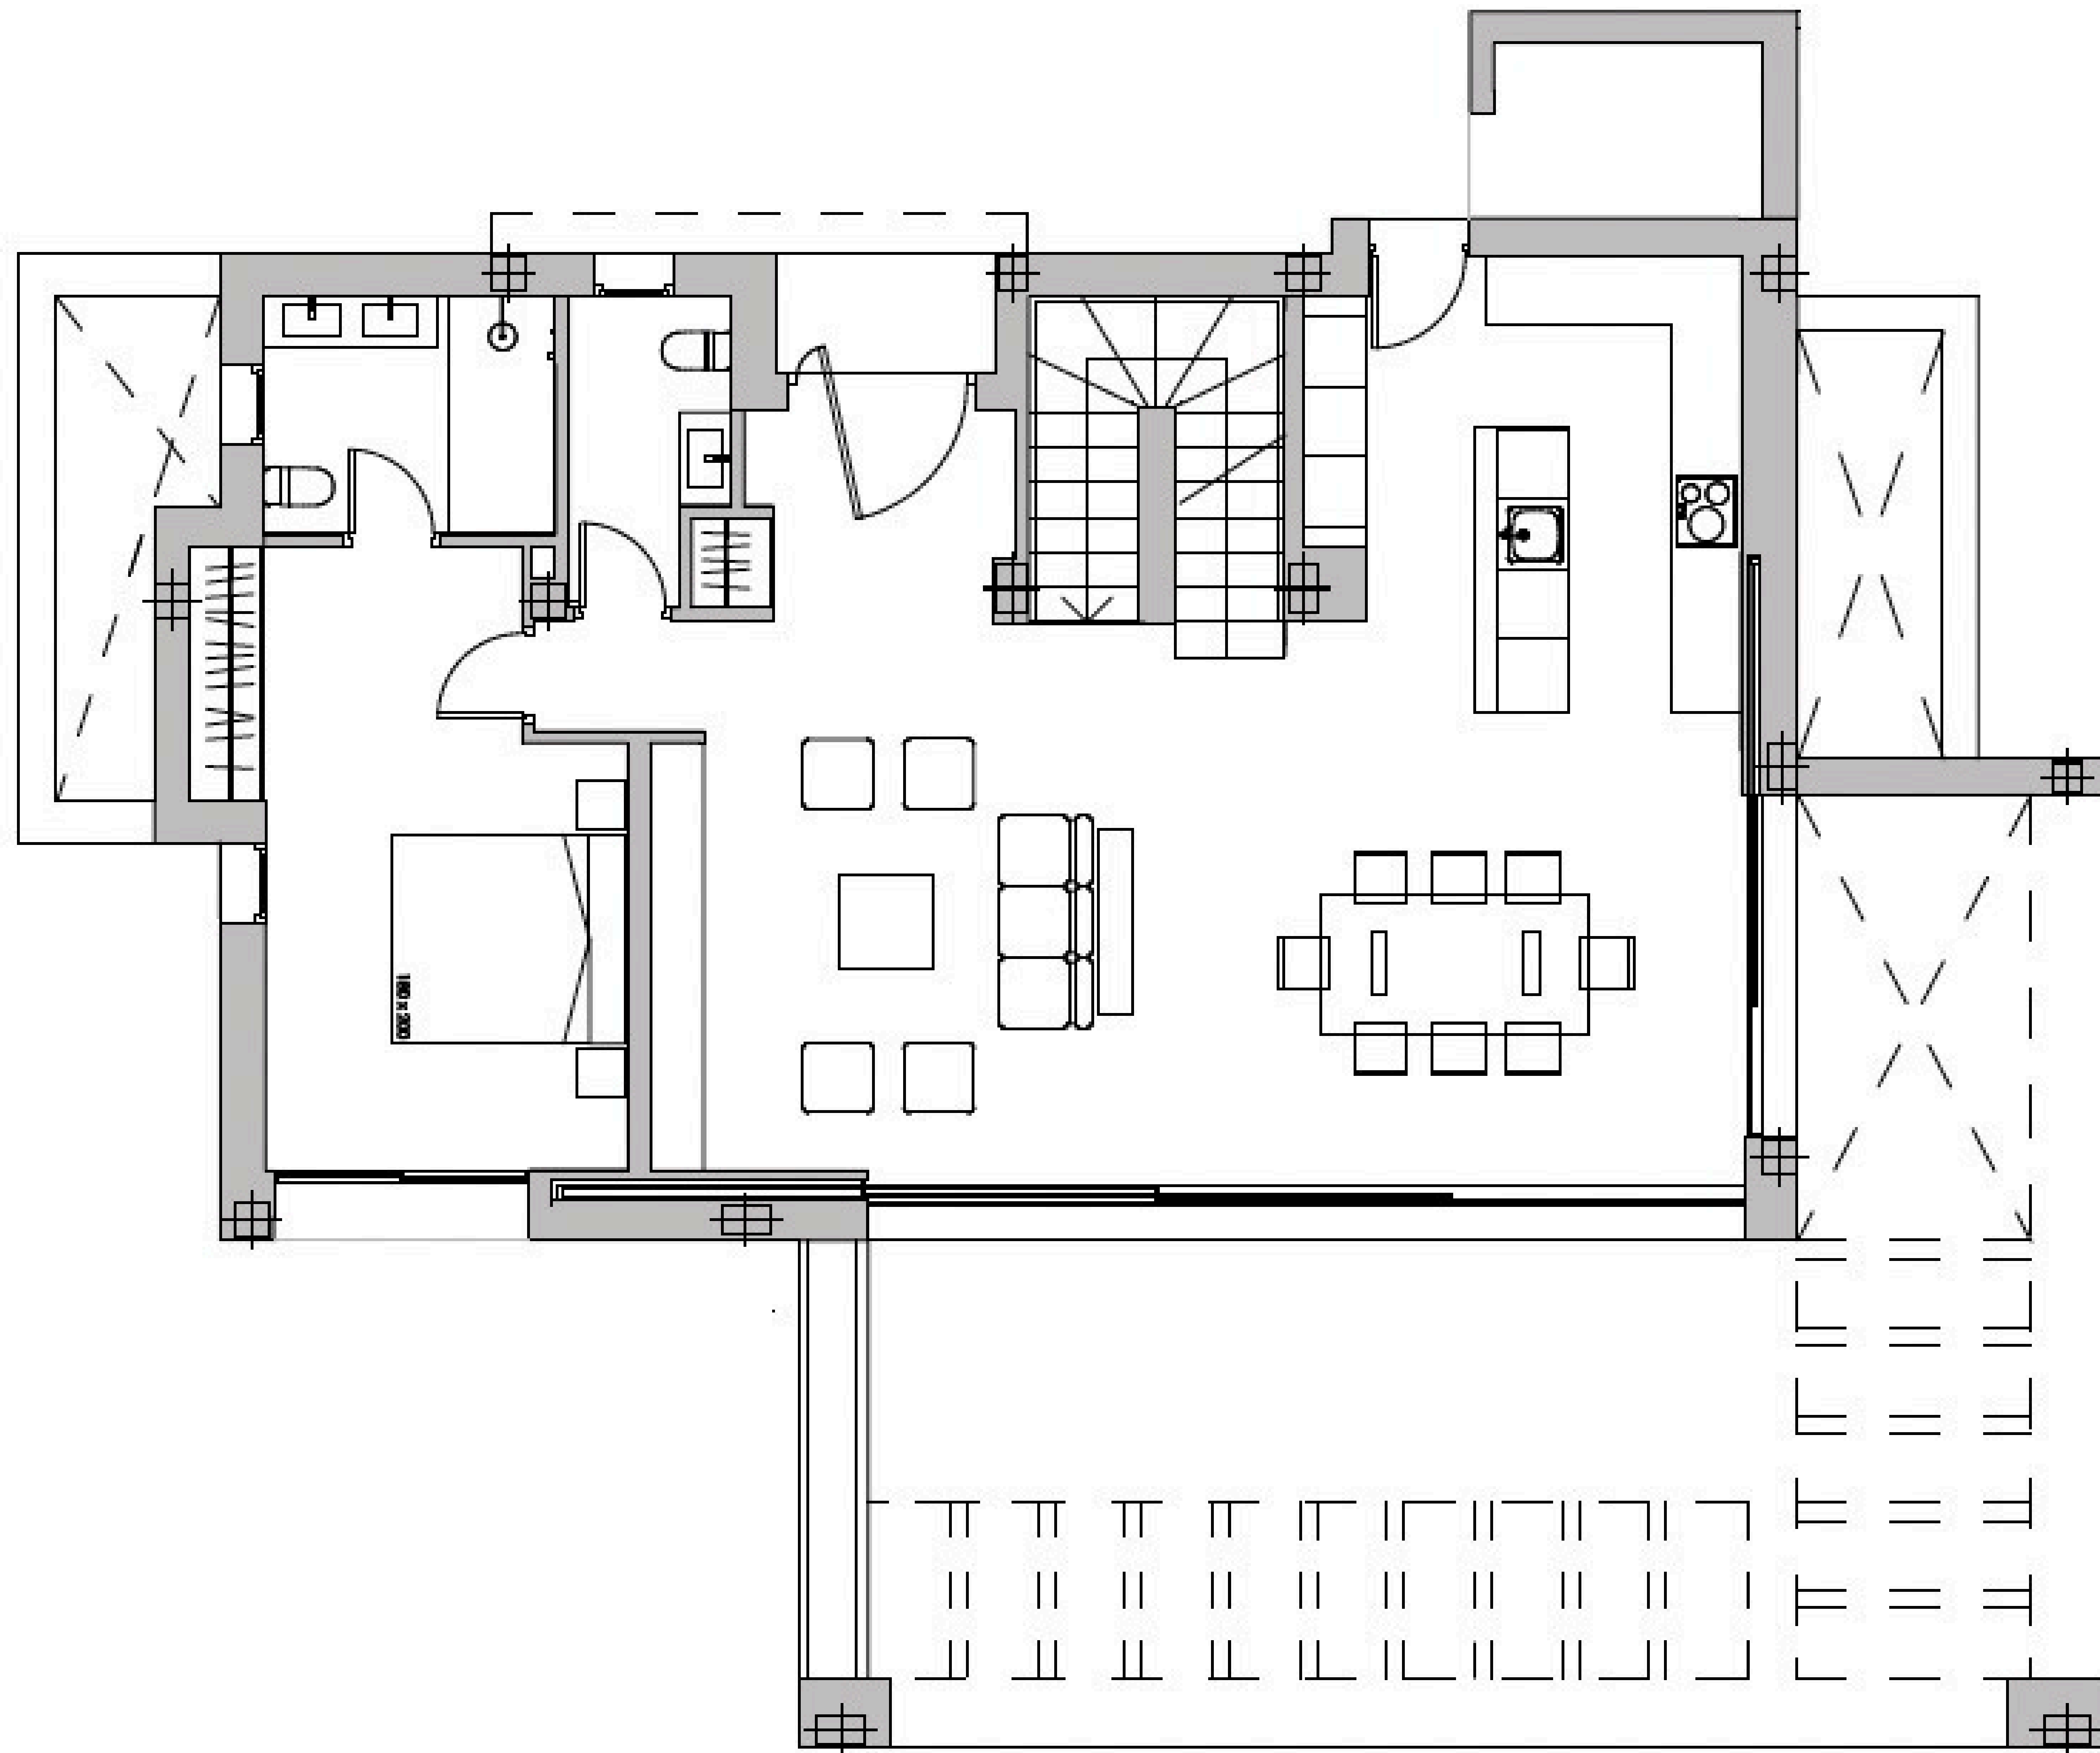

CHRISTIE'S  
INTERNATIONAL REAL ESTATE

— COSTA DEL SOL —

Floor plans Ref 2526

174,10

177,60

CHRISTIE'S  
INTERNATIONAL REAL ESTATE  
———— COSTA DEL SOL ————

Where *Luxury* lives

Velázquez, 1, 29602 Marbella, España  
+34 951 122 313 | marbella@cire-costadelsol.com