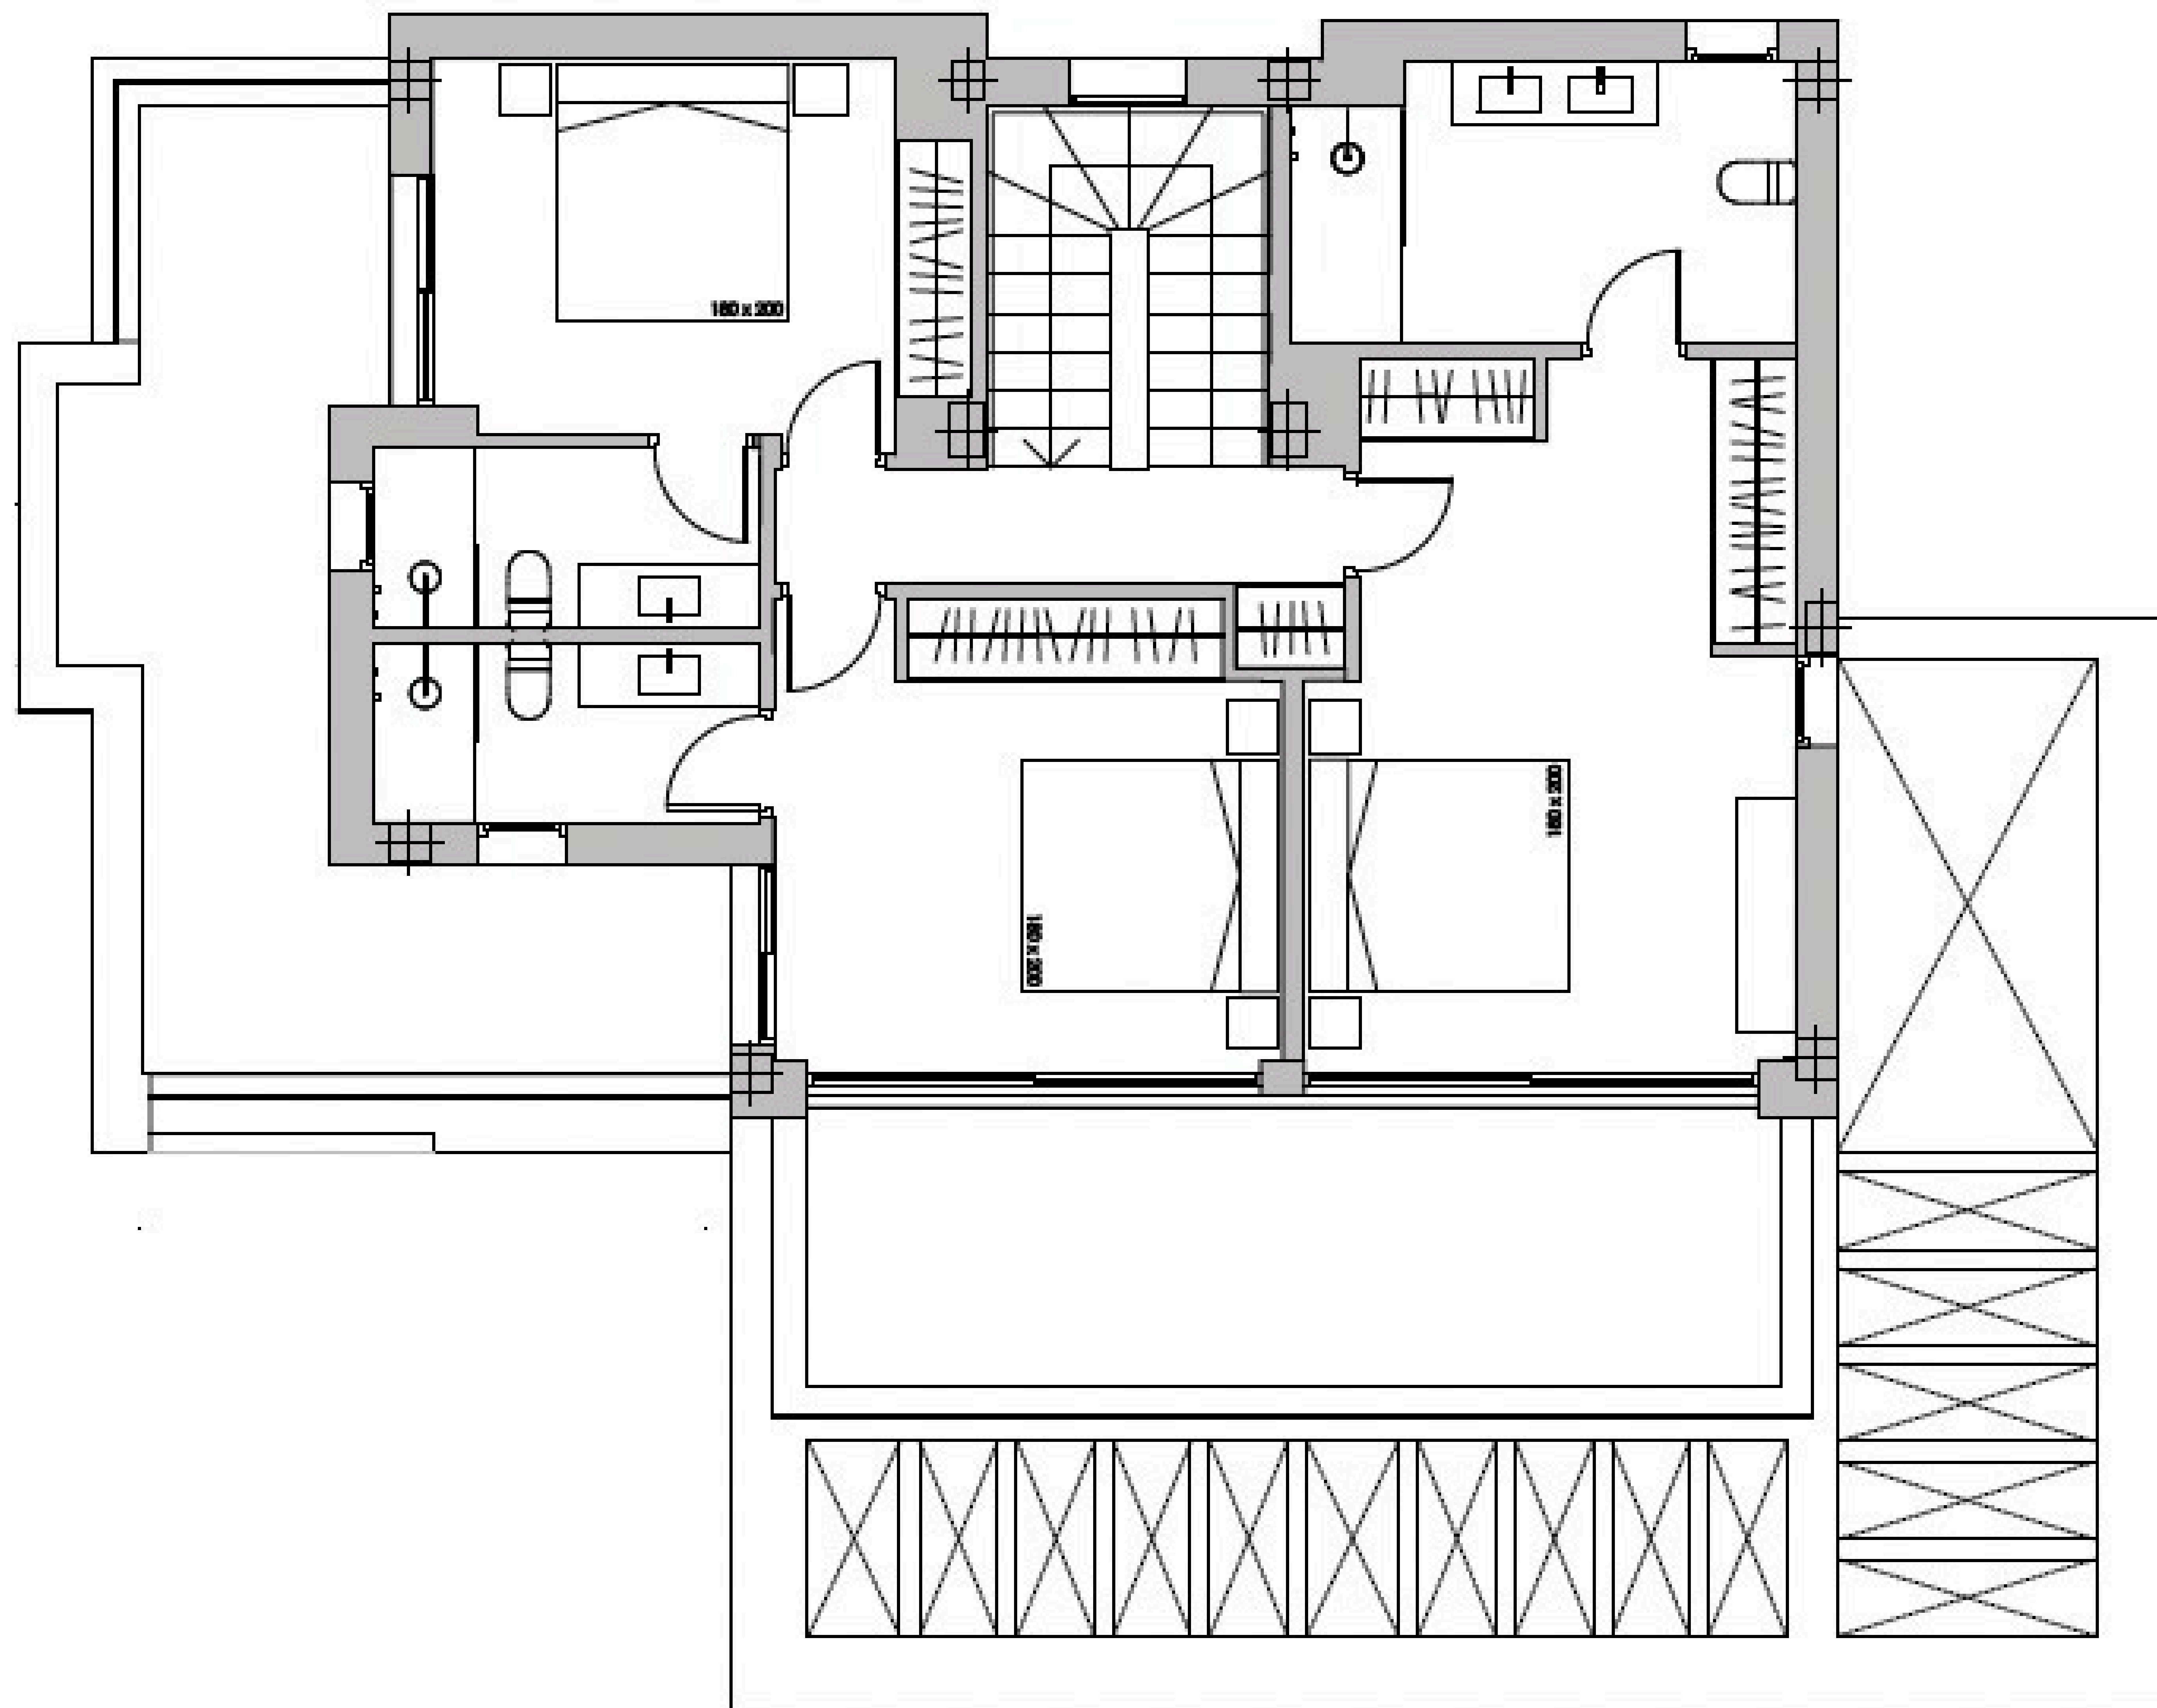

CHRISTIE'S  
INTERNATIONAL REAL ESTATE

— COSTA DEL SOL —

Floor plans Ref 2526

174,10

177,60

CHRISTIE'S  
INTERNATIONAL REAL ESTATE  
———— COSTA DEL SOL ————

Where *Luxury* lives

Velázquez, 1, 29602 Marbella, España  
+34 951 122 313 | marbella@cire-costadelsol.com