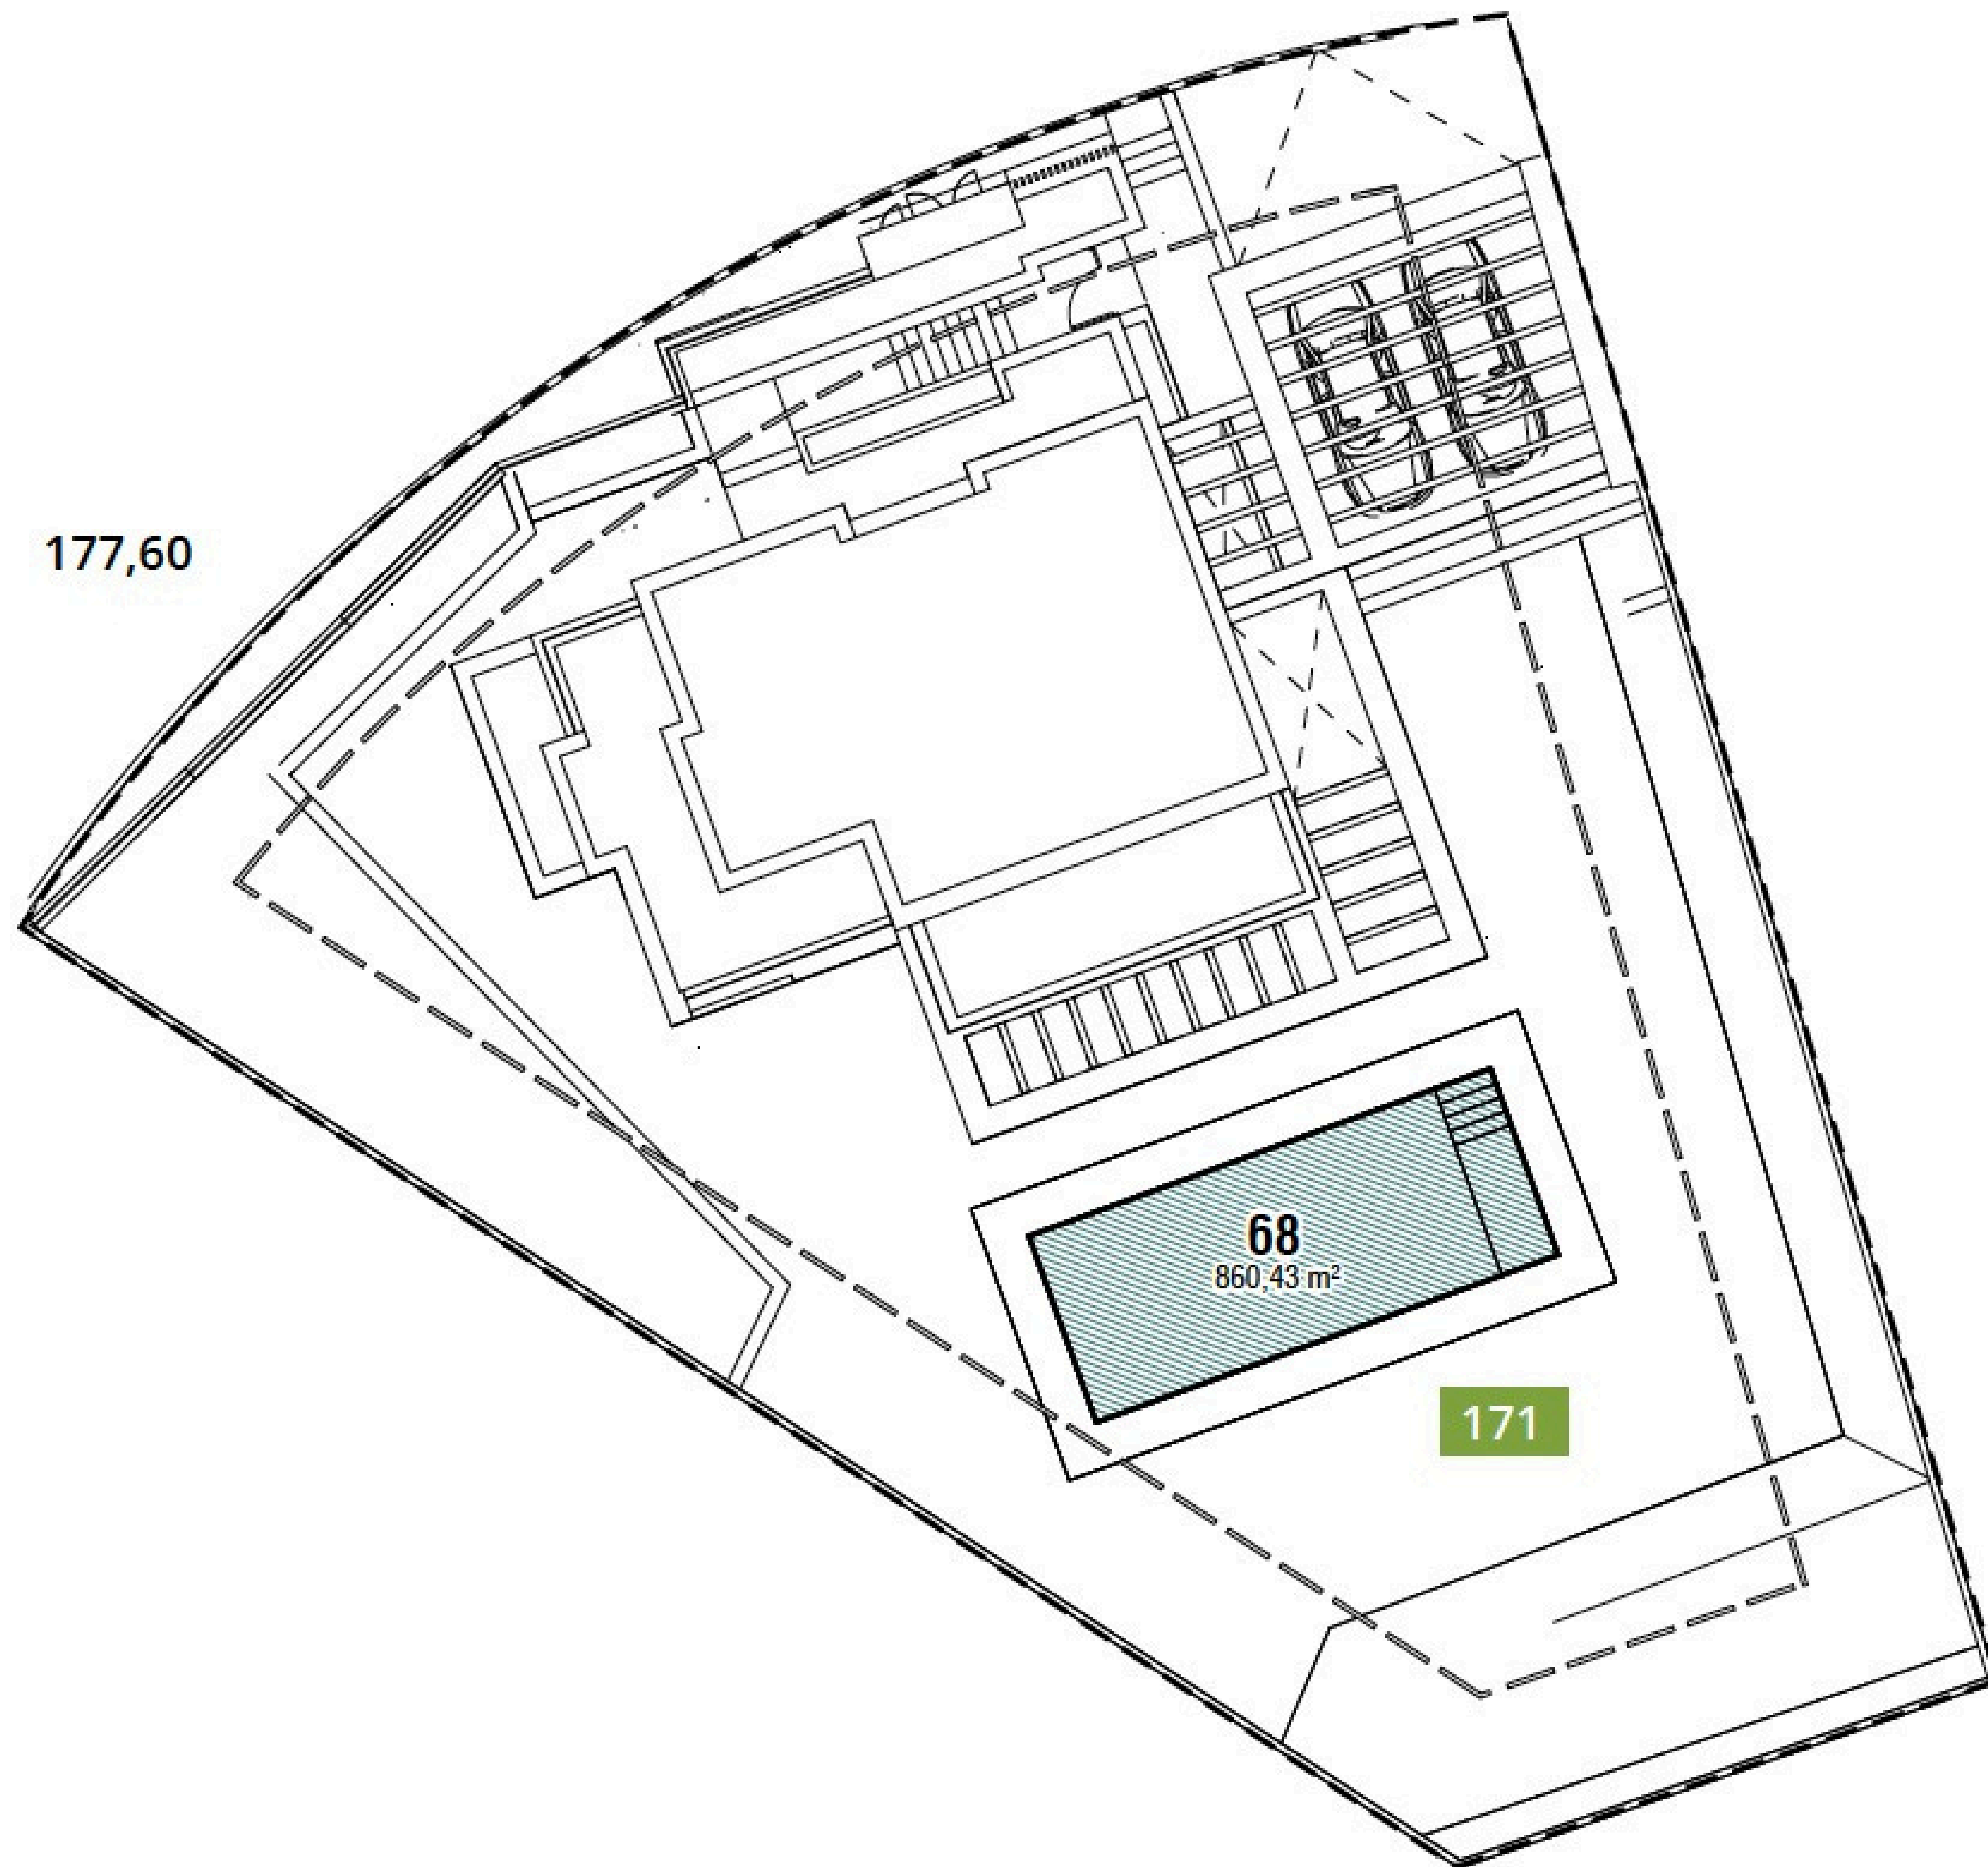

CHRISTIE'S  
INTERNATIONAL REAL ESTATE

— COSTA DEL SOL —

Floor plans Ref 2526

174,10

177,60

CHRISTIE'S  
INTERNATIONAL REAL ESTATE  
———— COSTA DEL SOL ————

Where *Luxury* lives

Velázquez, 1, 29602 Marbella, España  
+34 951 122 313 | marbella@cire-costadelsol.com