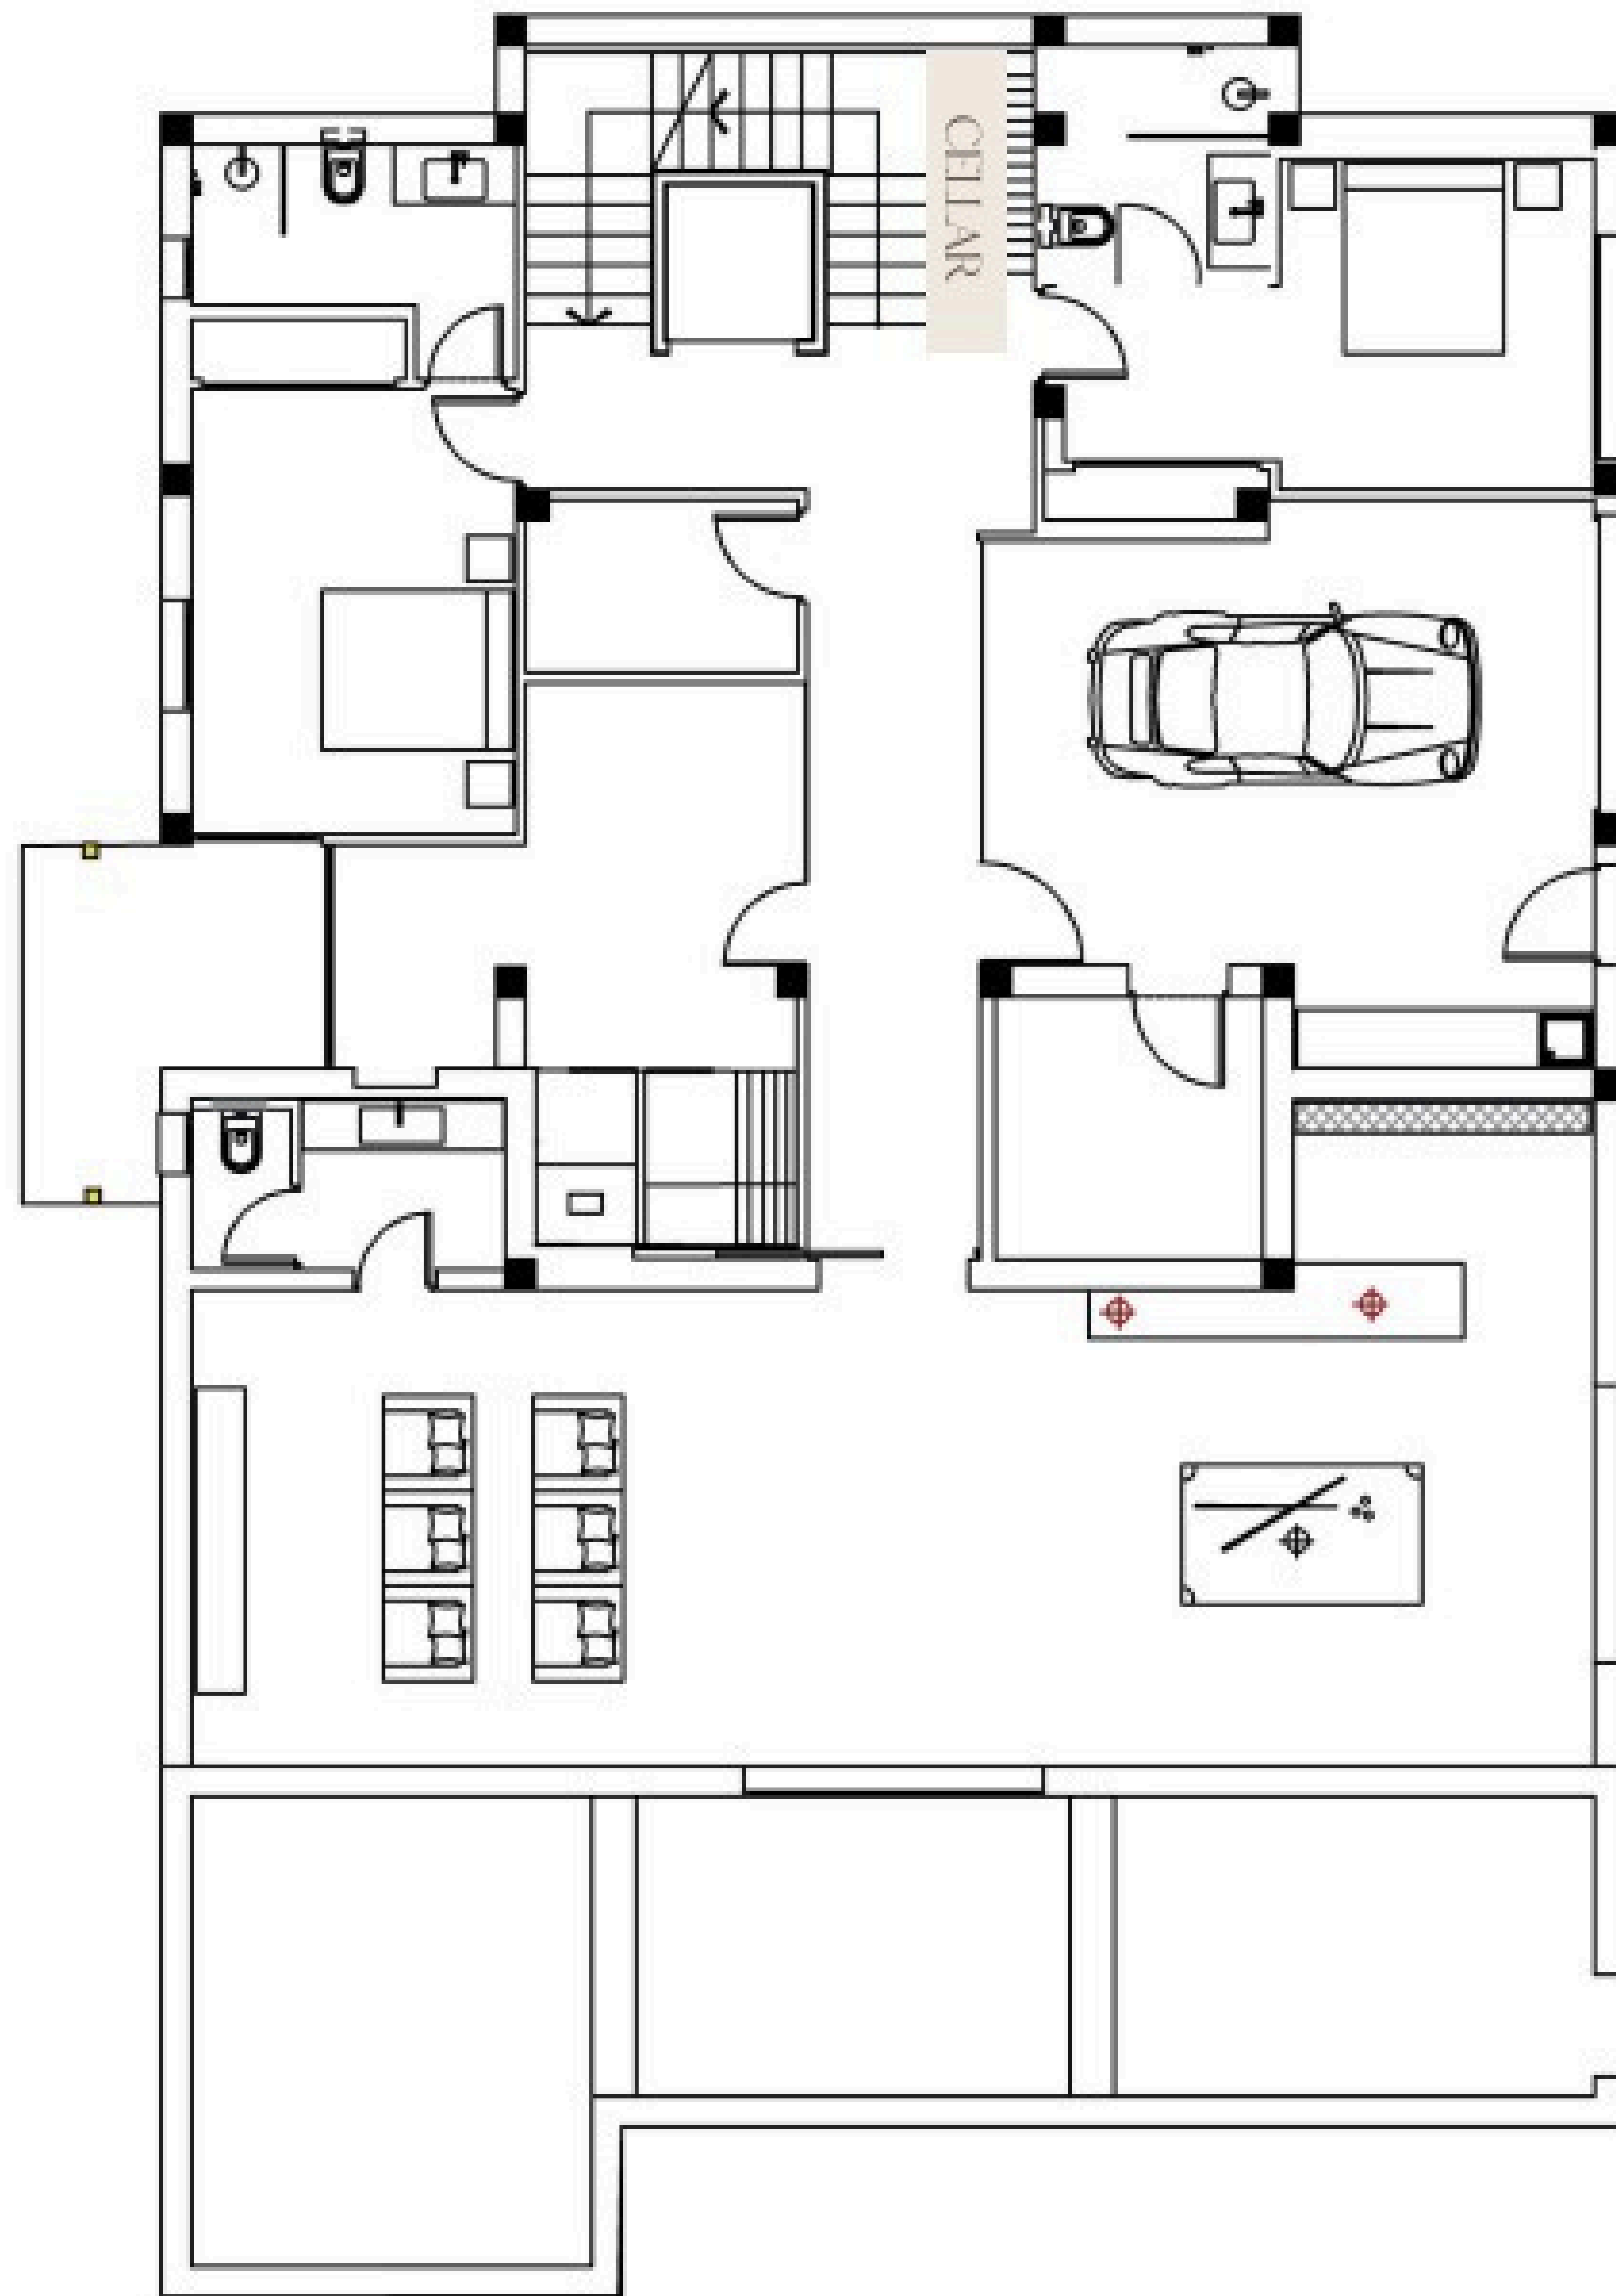

CHRISTIE'S
INTERNATIONAL REAL ESTATE

— COSTA DEL SOL —

Floor plans Ref 2344

TOP FLOOR

ROOFTOP

GROUND FLOOR

BASEMENT

CHRISTIE'S
INTERNATIONAL REAL ESTATE
———— COSTA DEL SOL ————