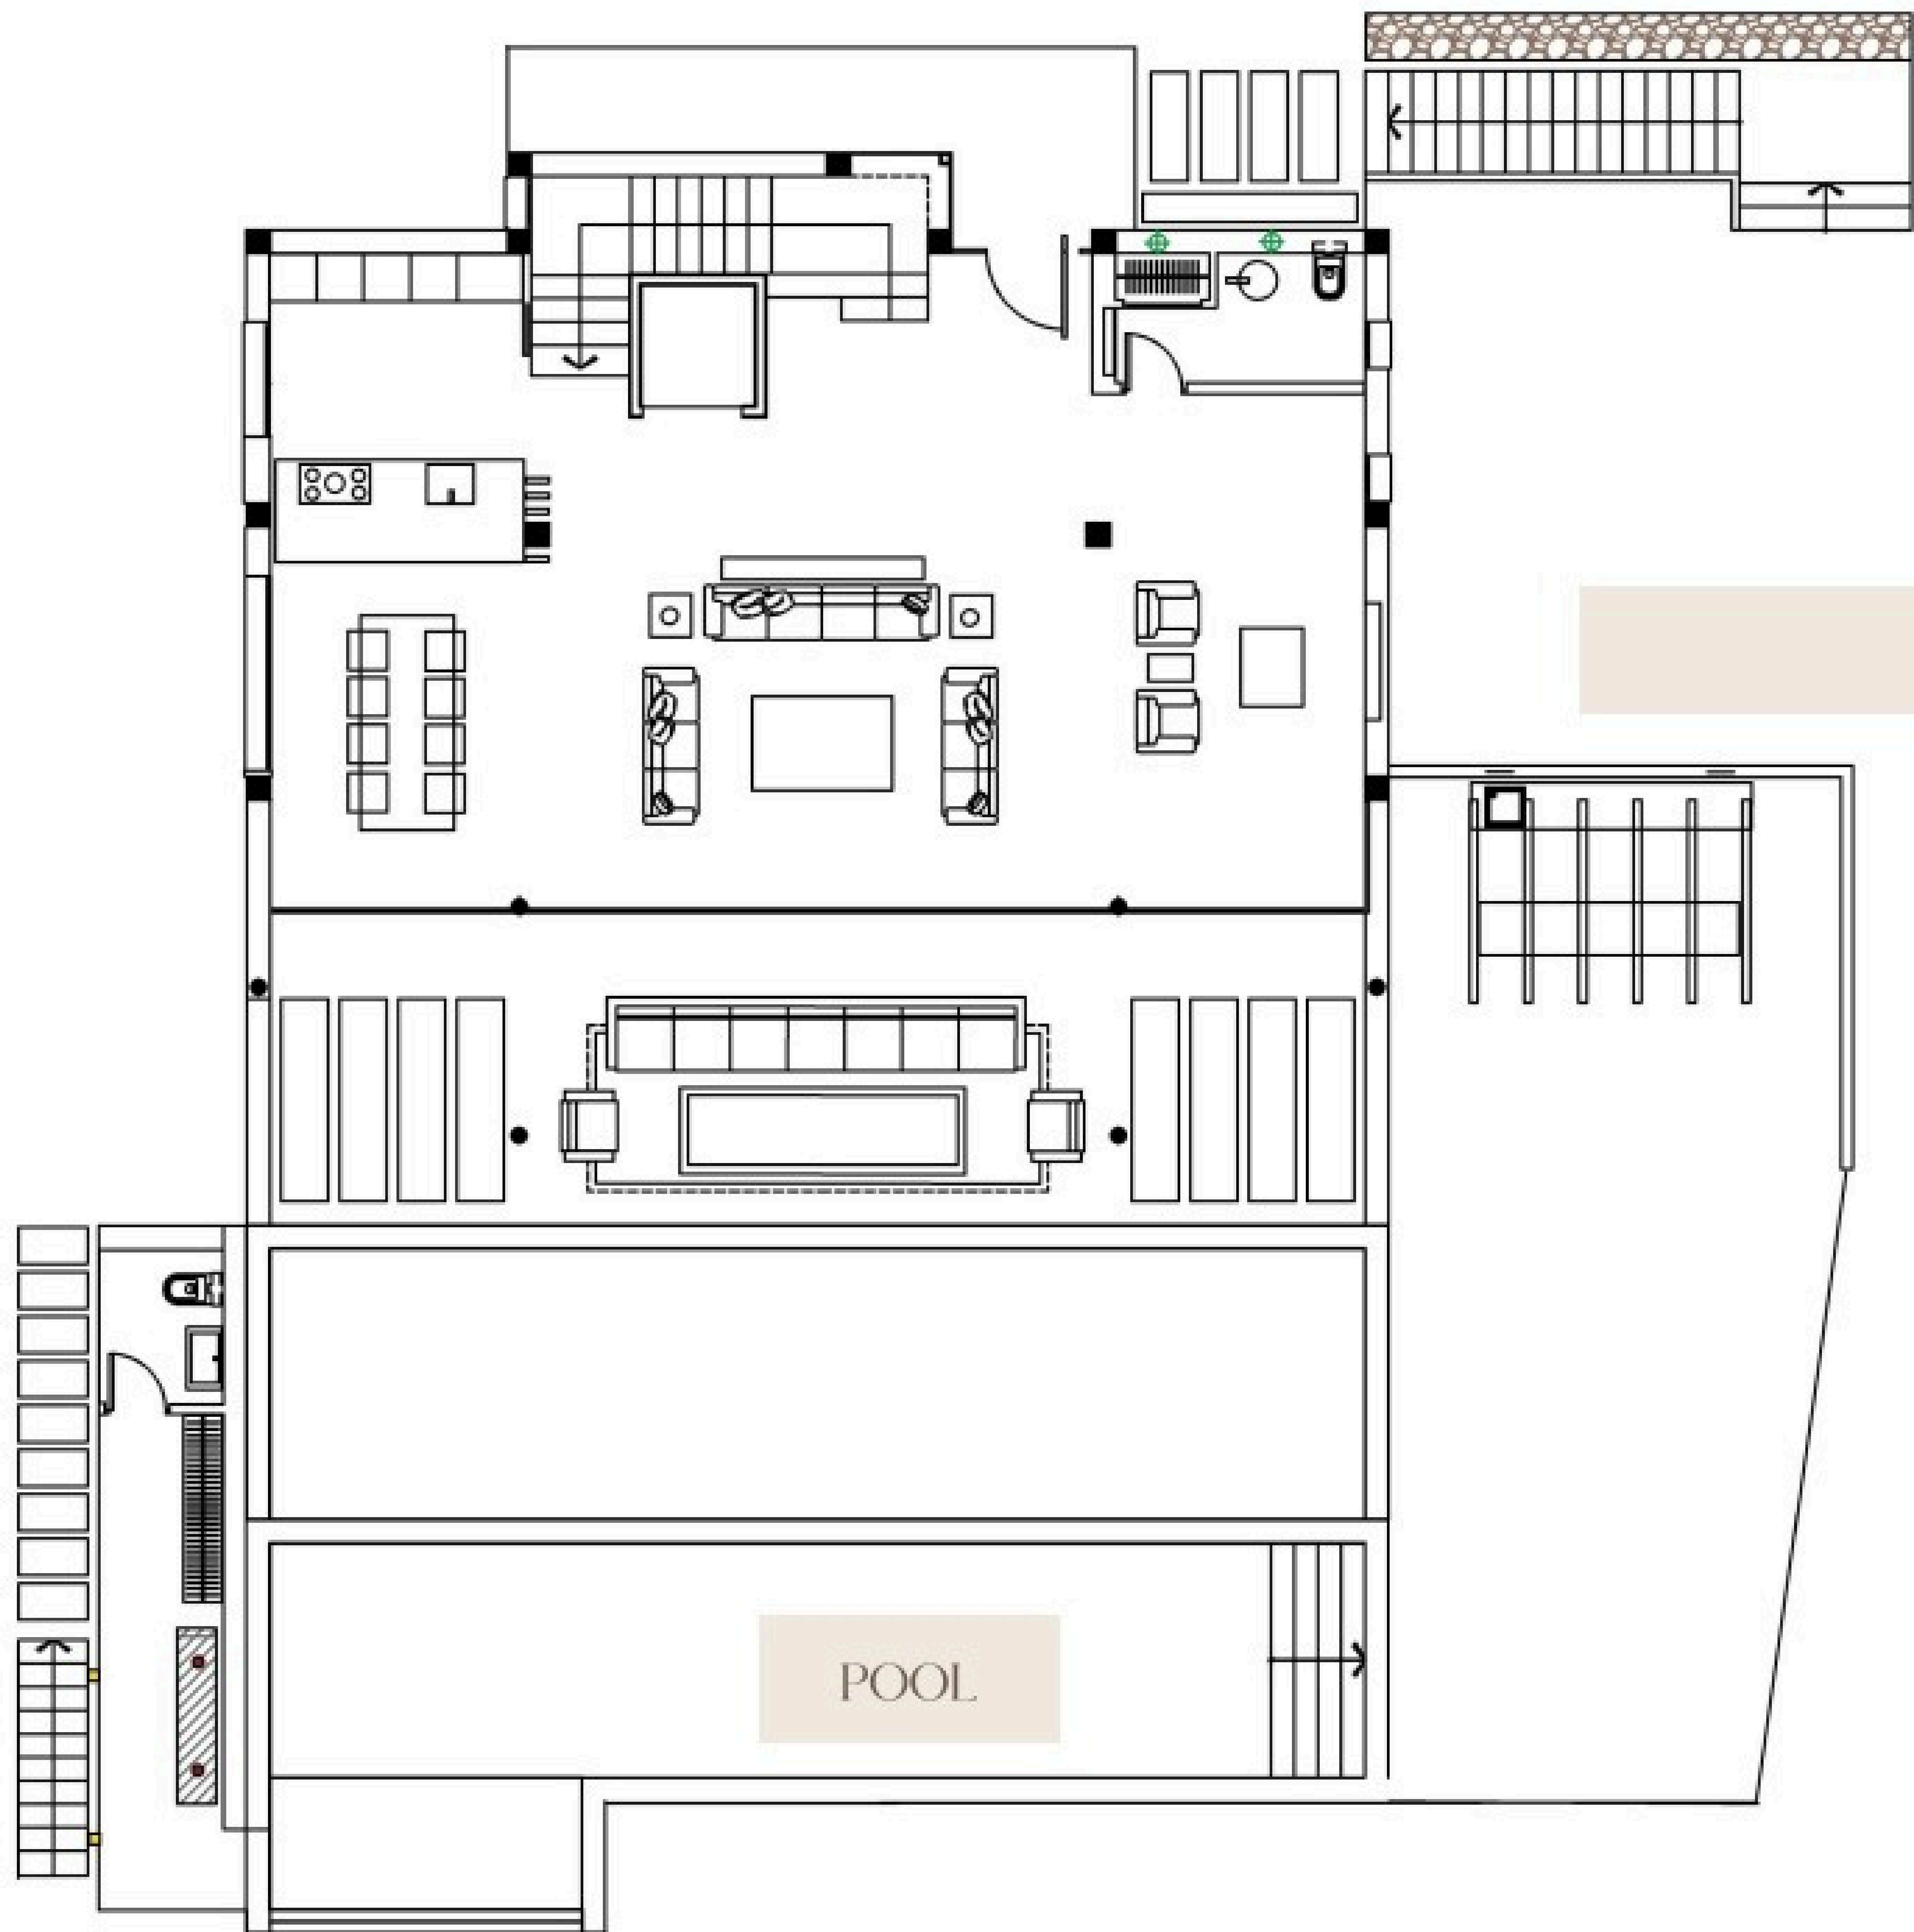

CHRISTIE'S
INTERNATIONAL REAL ESTATE

— COSTA DEL SOL —

Floor plans Ref 2344

TOP FLOOR

ROOFTOP

GROUND FLOOR

BASEMENT

CHRISTIE'S
INTERNATIONAL REAL ESTATE
———— COSTA DEL SOL ————