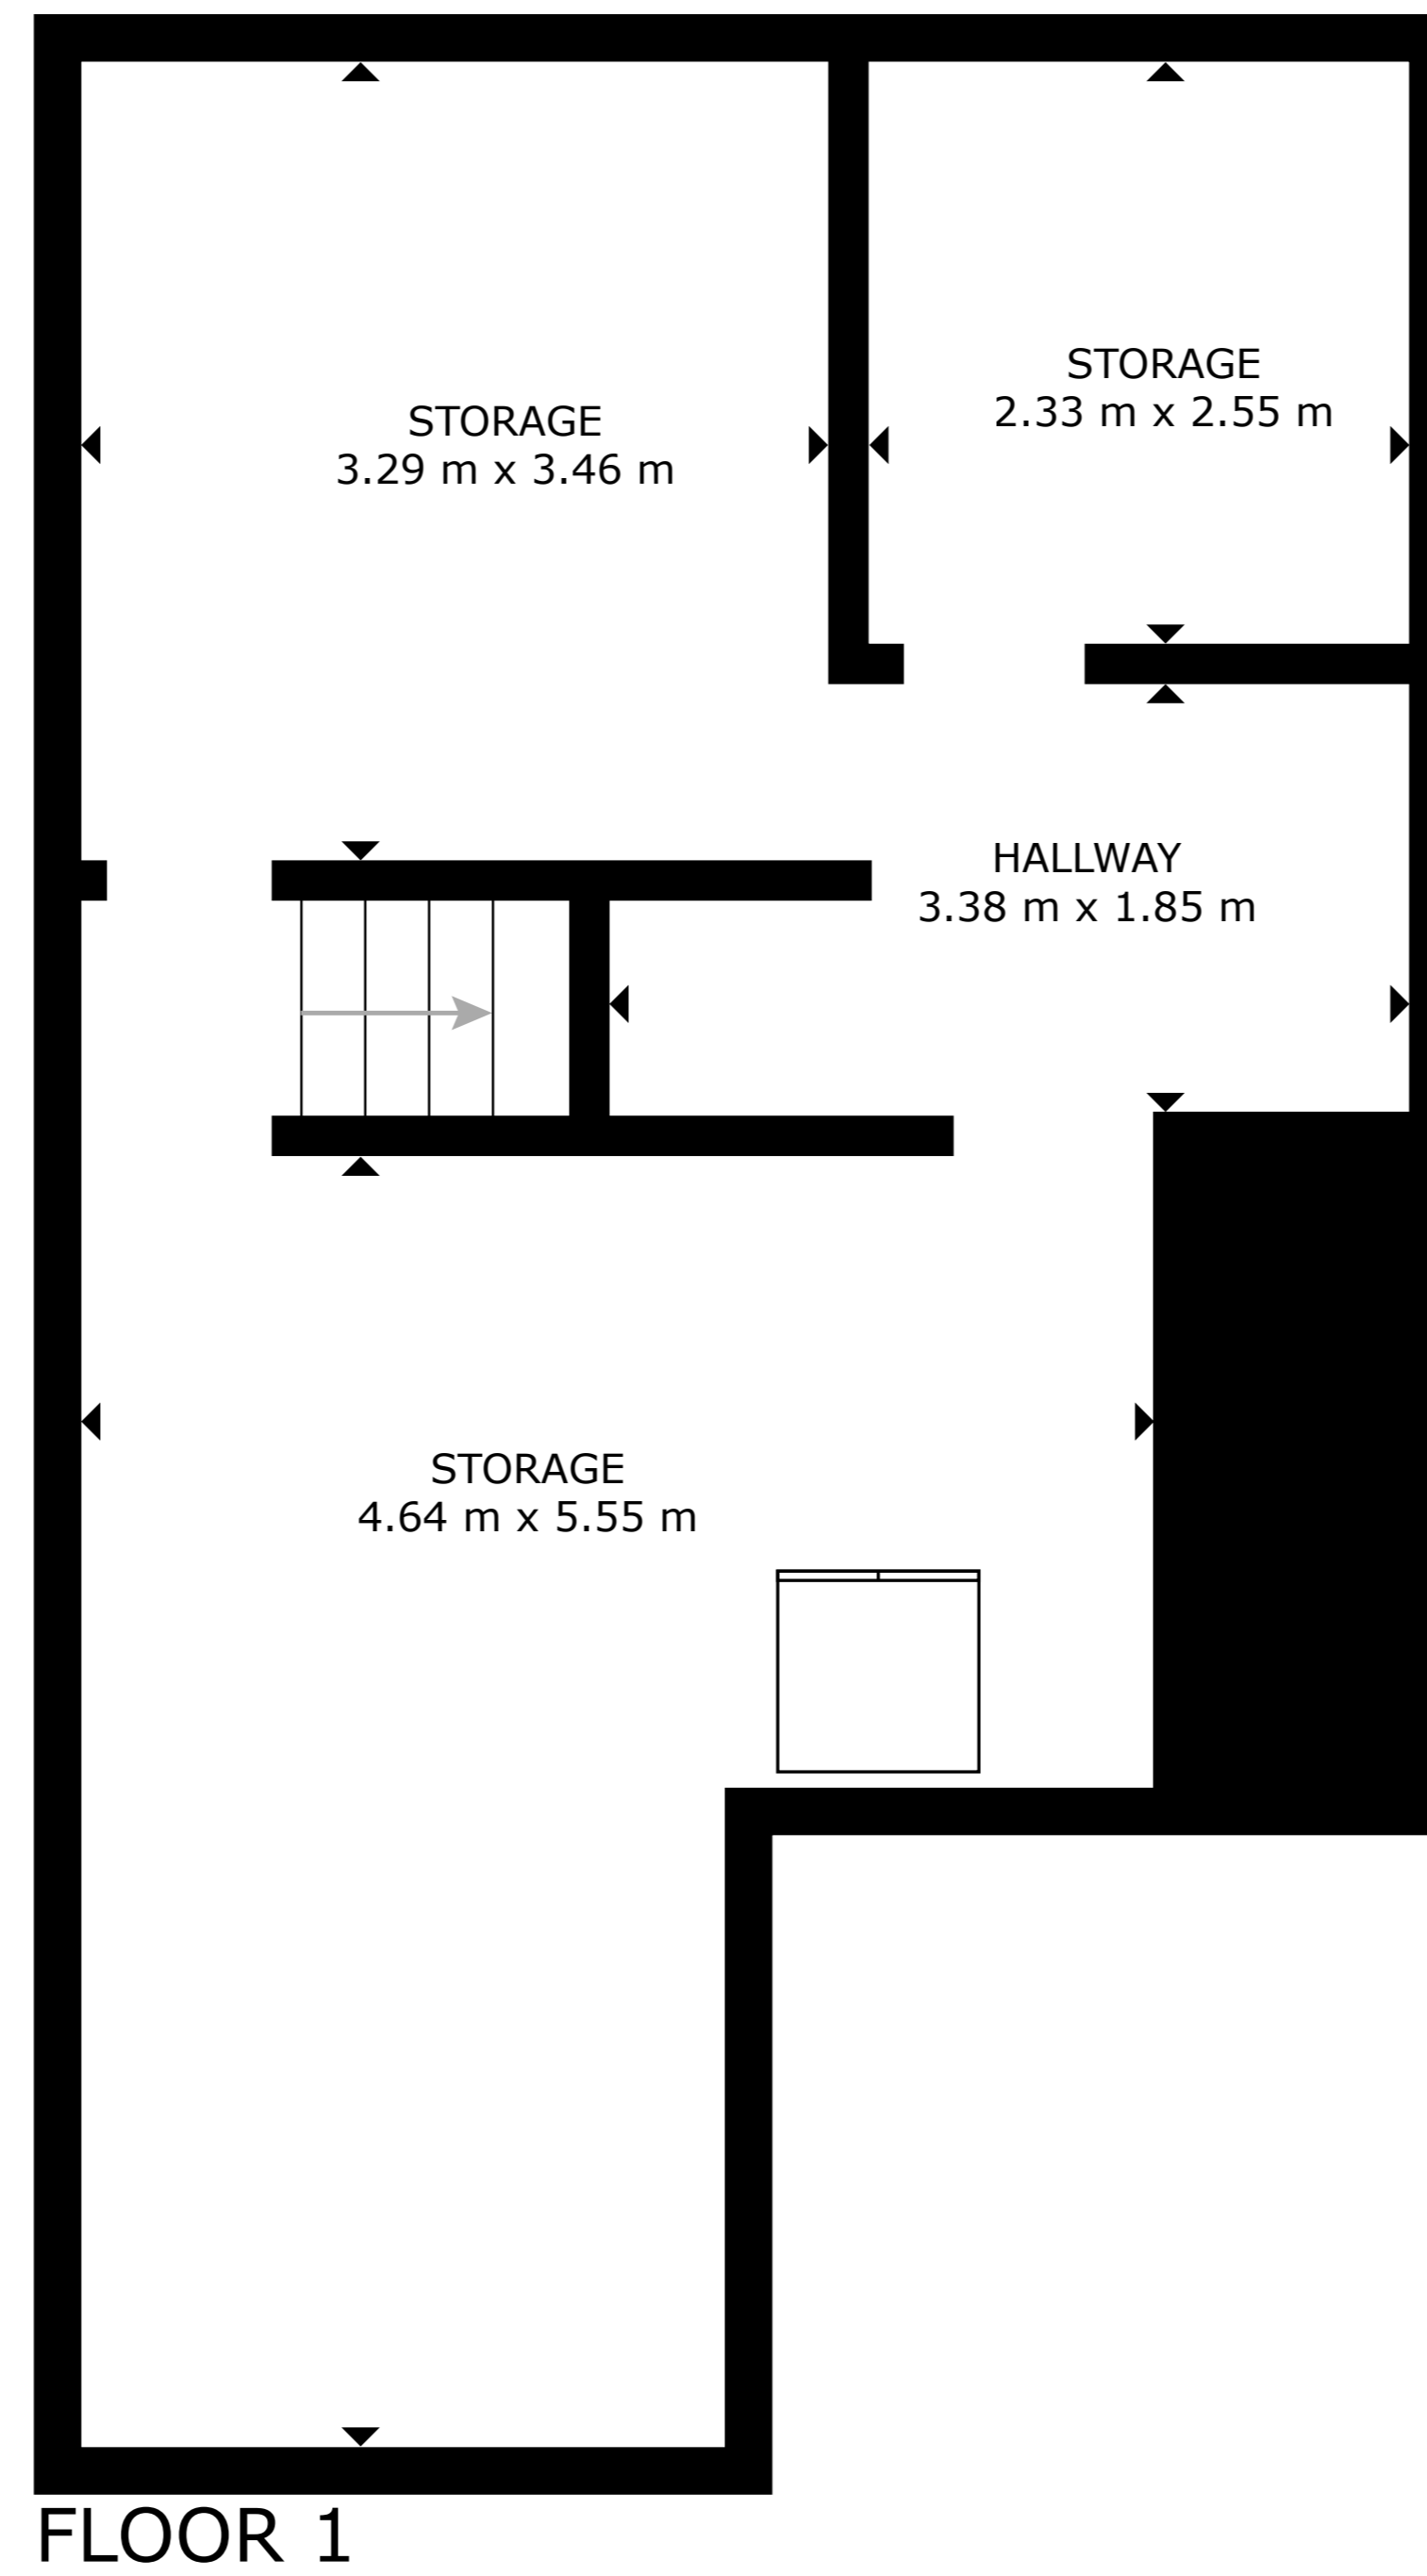

GROSS INTERNAL AREA
 FLOOR 1: 47 m² FLOOR 2: 134 m²
 FLOOR 3: 86 m² TOTAL: 266 m²
 EXCLUDED AREA : PATIO: 37 m² : GARAGE: 13 m²
 SIZES AND DIMENSIONS ARE APPROXIMATE, ACTUAL MAY VARY.

GROSS INTERNAL AREA
 FLOOR 1: 47 m² FLOOR 2: 134 m²
 FLOOR 3: 86 m² TOTAL: 266 m²
 EXCLUDED AREA : PATIO: 37 m² ; GARAGE: 13 m²
 SIZES AND DIMENSIONS ARE APPROXIMATE, ACTUAL MAY VARY.