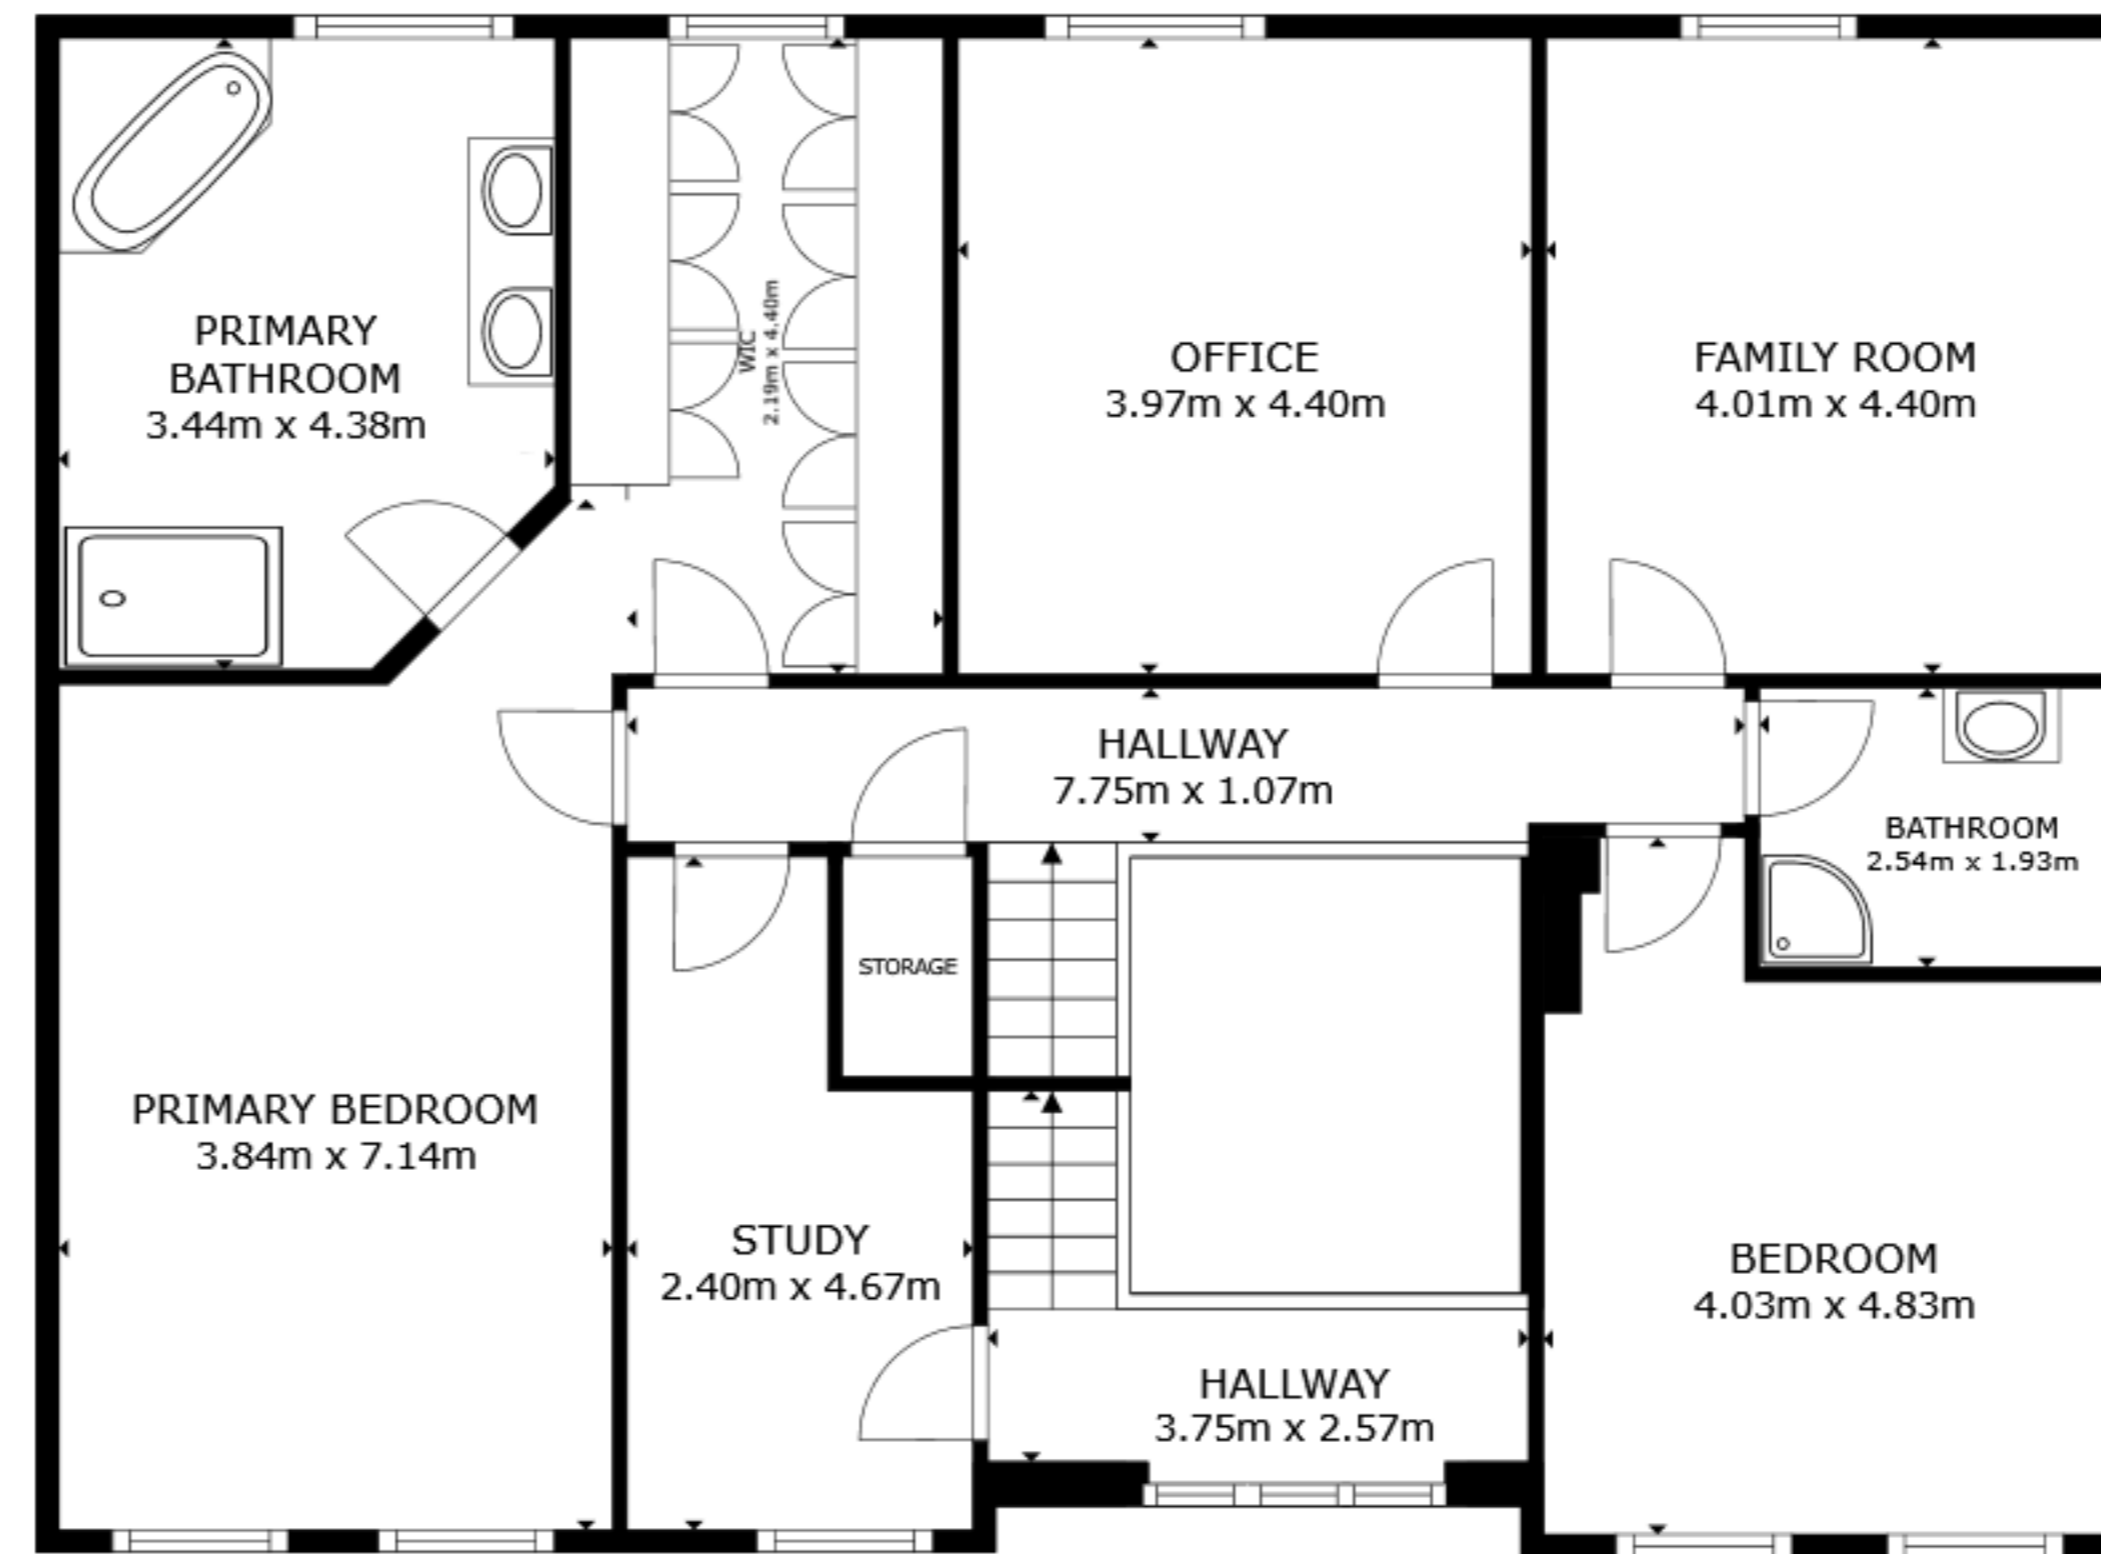

FLOOR 1

FLOOR 2

FLOOR 3

FLOOR 4

GROSS INTERNAL AREA
 FLOOR 1 26.8 m² FLOOR 2 153.9 m² FLOOR 3 137.0 m² FLOOR 4 93.9 m²
 EXCLUDED AREAS : GARAGE 23.0 m² REDUCED HEADROOM 33.7 m²
 TOTAL : 411.6 m²

SIZES AND DIMENSIONS ARE APPROXIMATE, ACTUAL MAY VARY.