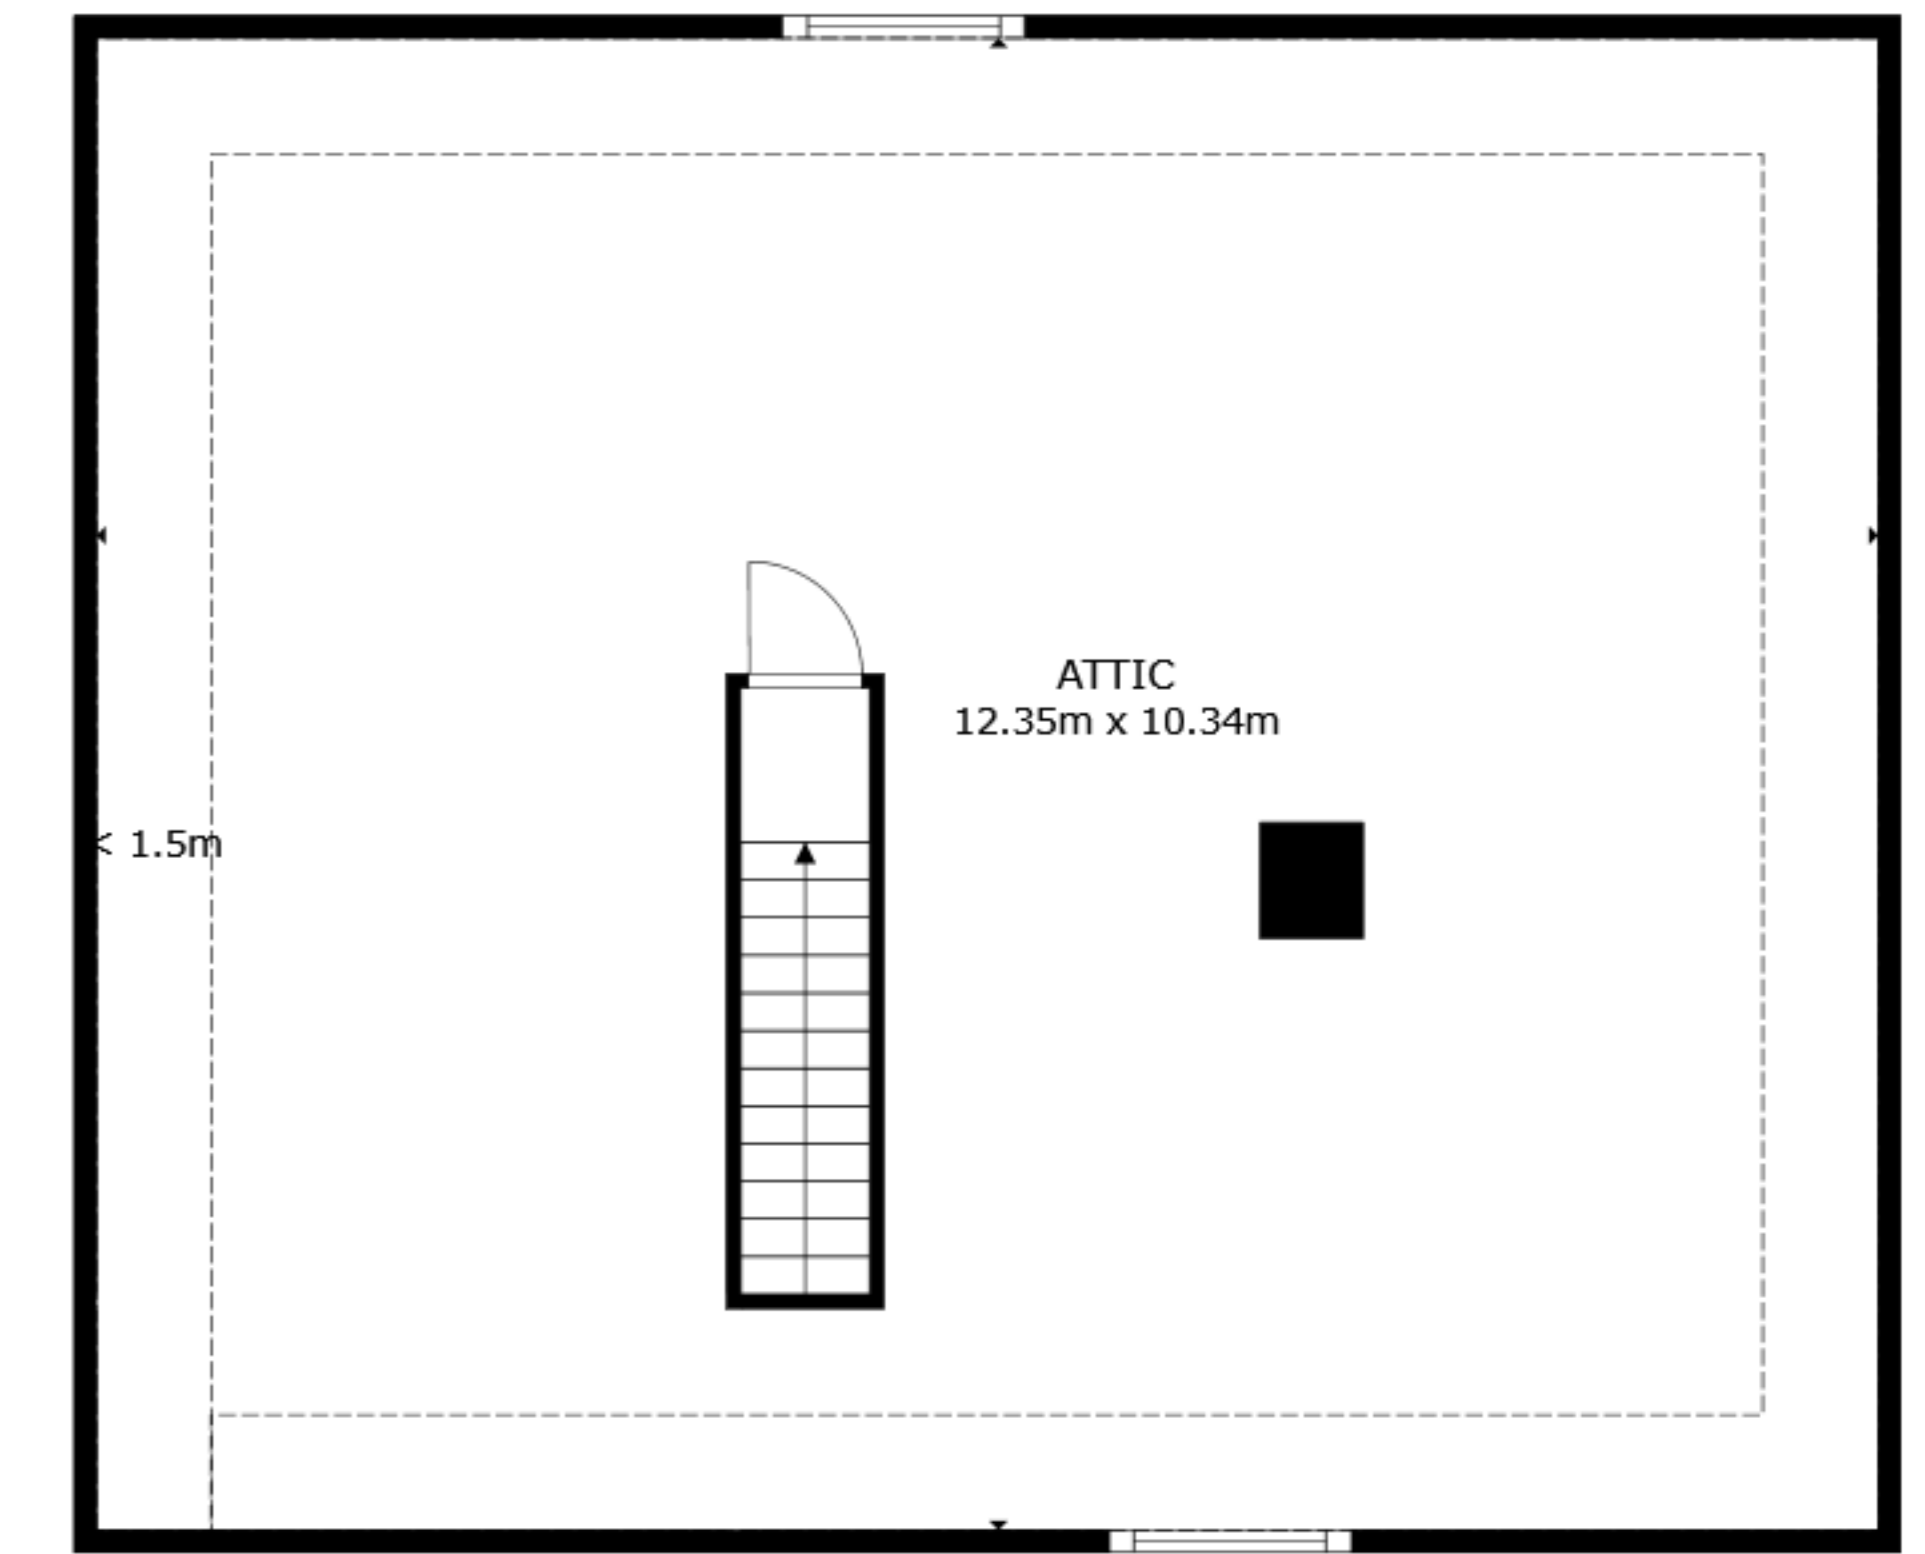

FLOOR 1

FLOOR 2

FLOOR 3

FLOOR 4

GROSS INTERNAL AREA
 FLOOR 1 26.8 m² FLOOR 2 153.9 m² FLOOR 3 137.0 m² FLOOR 4 93.9 m²
 EXCLUDED AREAS : GARAGE 23.0 m² REDUCED HEADROOM 33.7 m²
 TOTAL : 411.6 m²

SIZES AND DIMENSIONS ARE APPROXIMATE, ACTUAL MAY VARY.