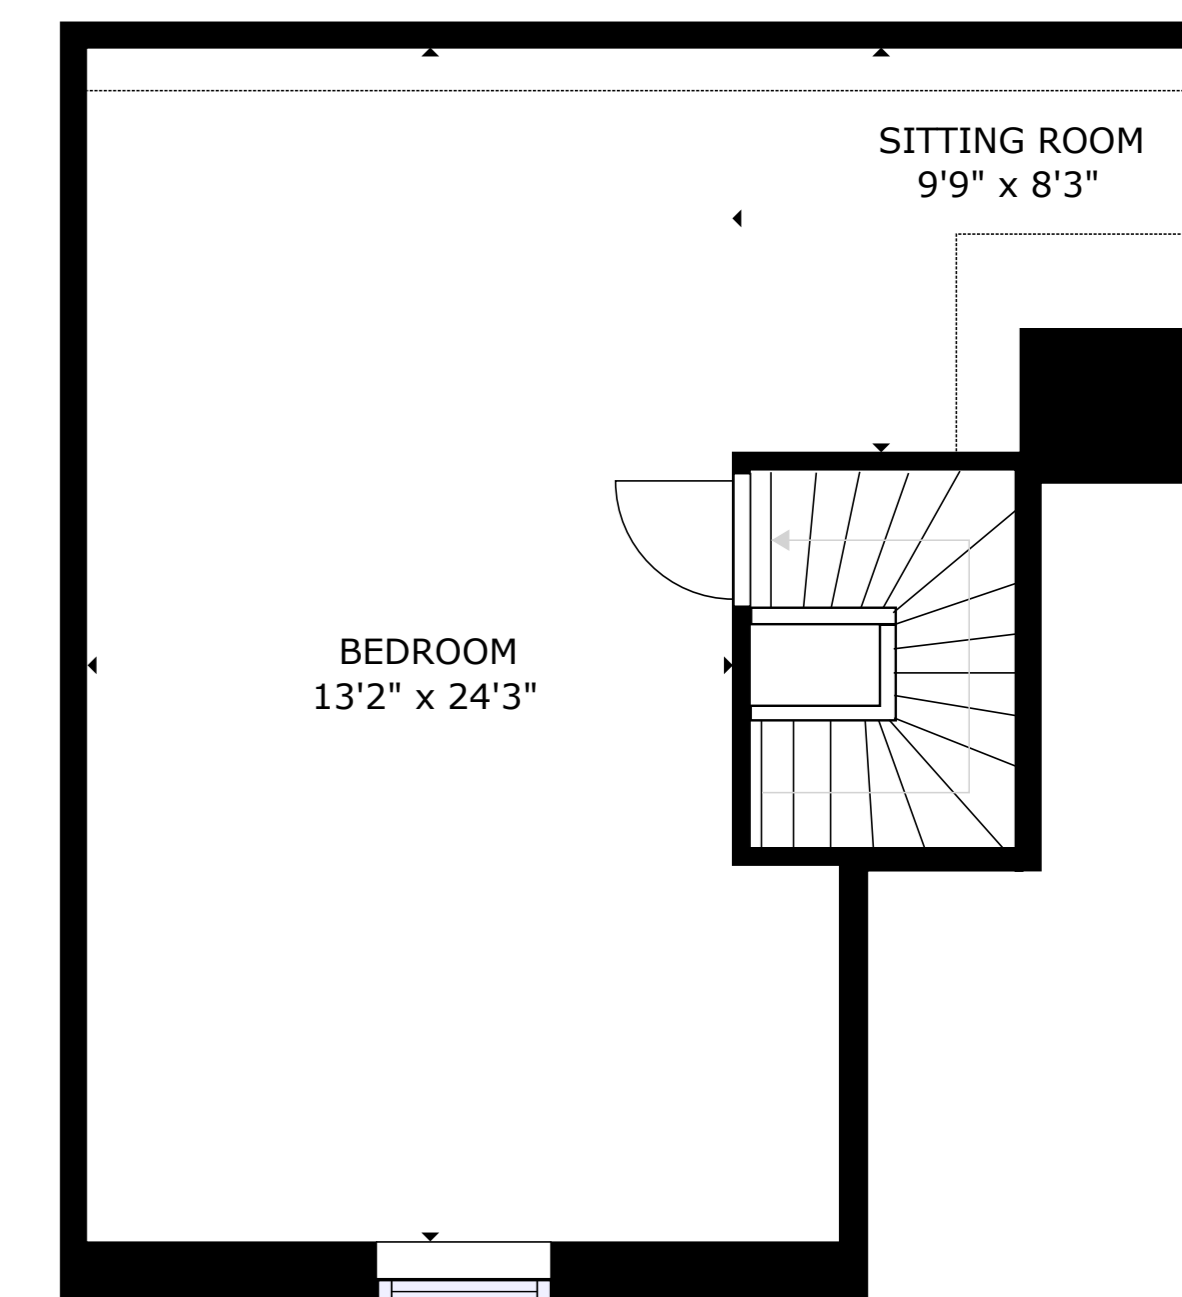

FLOOR 1

FLOOR 2

FLOOR 3

GROSS INTERNAL AREA
 FLOOR 1: 1051 sq ft, FLOOR 2: 640 sq ft, FLOOR 3: 428 sq ft
 EXCLUDED AREAS: PATIO: 1530 sq ft
 REDUCED HEADROOM: 33 sq ft
 TOTAL: 2119 sq ft
 SIZES AND DIMENSIONS ARE APPROXIMATE, ACTUAL MAY VARY.