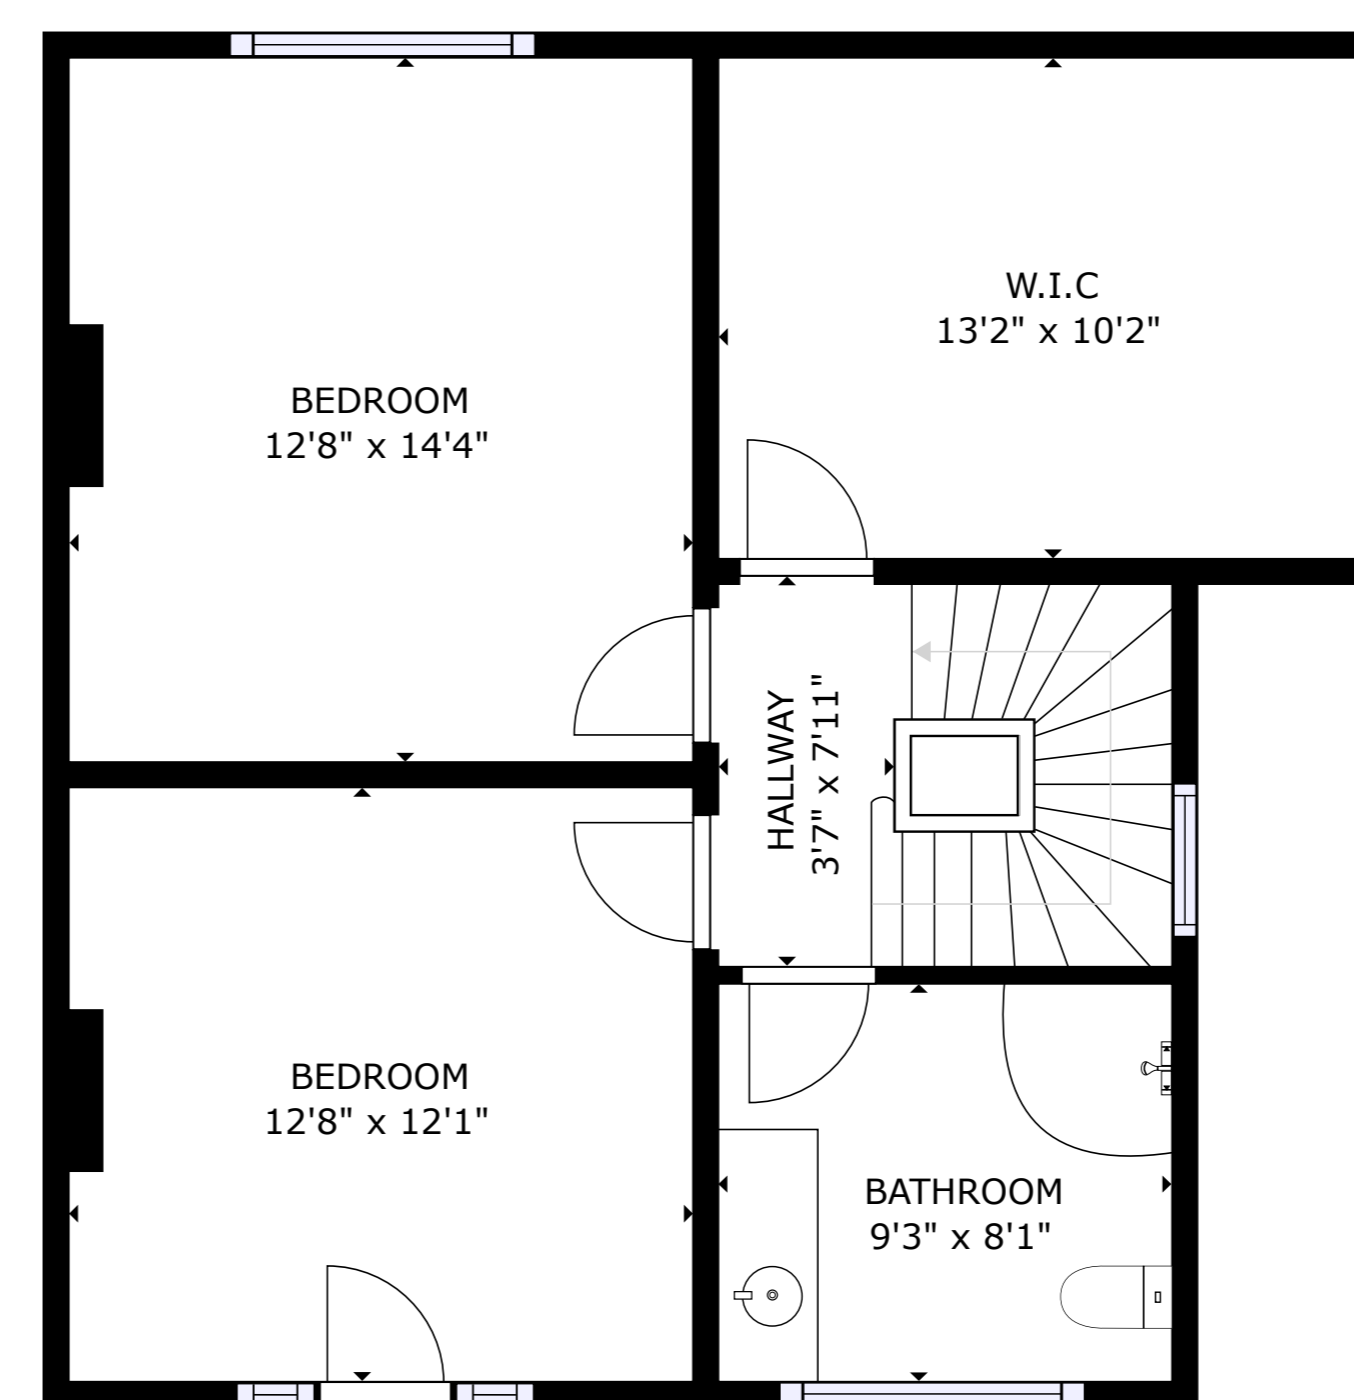

FLOOR 1

FLOOR 2

FLOOR 3

GROSS INTERNAL AREA
 FLOOR 1: 1051 sq ft, FLOOR 2: 640 sq ft, FLOOR 3: 428 sq ft
 EXCLUDED AREAS: PATIO: 1530 sq ft
 REDUCED HEADROOM: 33 sq ft
 TOTAL: 2119 sq ft
 SIZES AND DIMENSIONS ARE APPROXIMATE, ACTUAL MAY VARY.